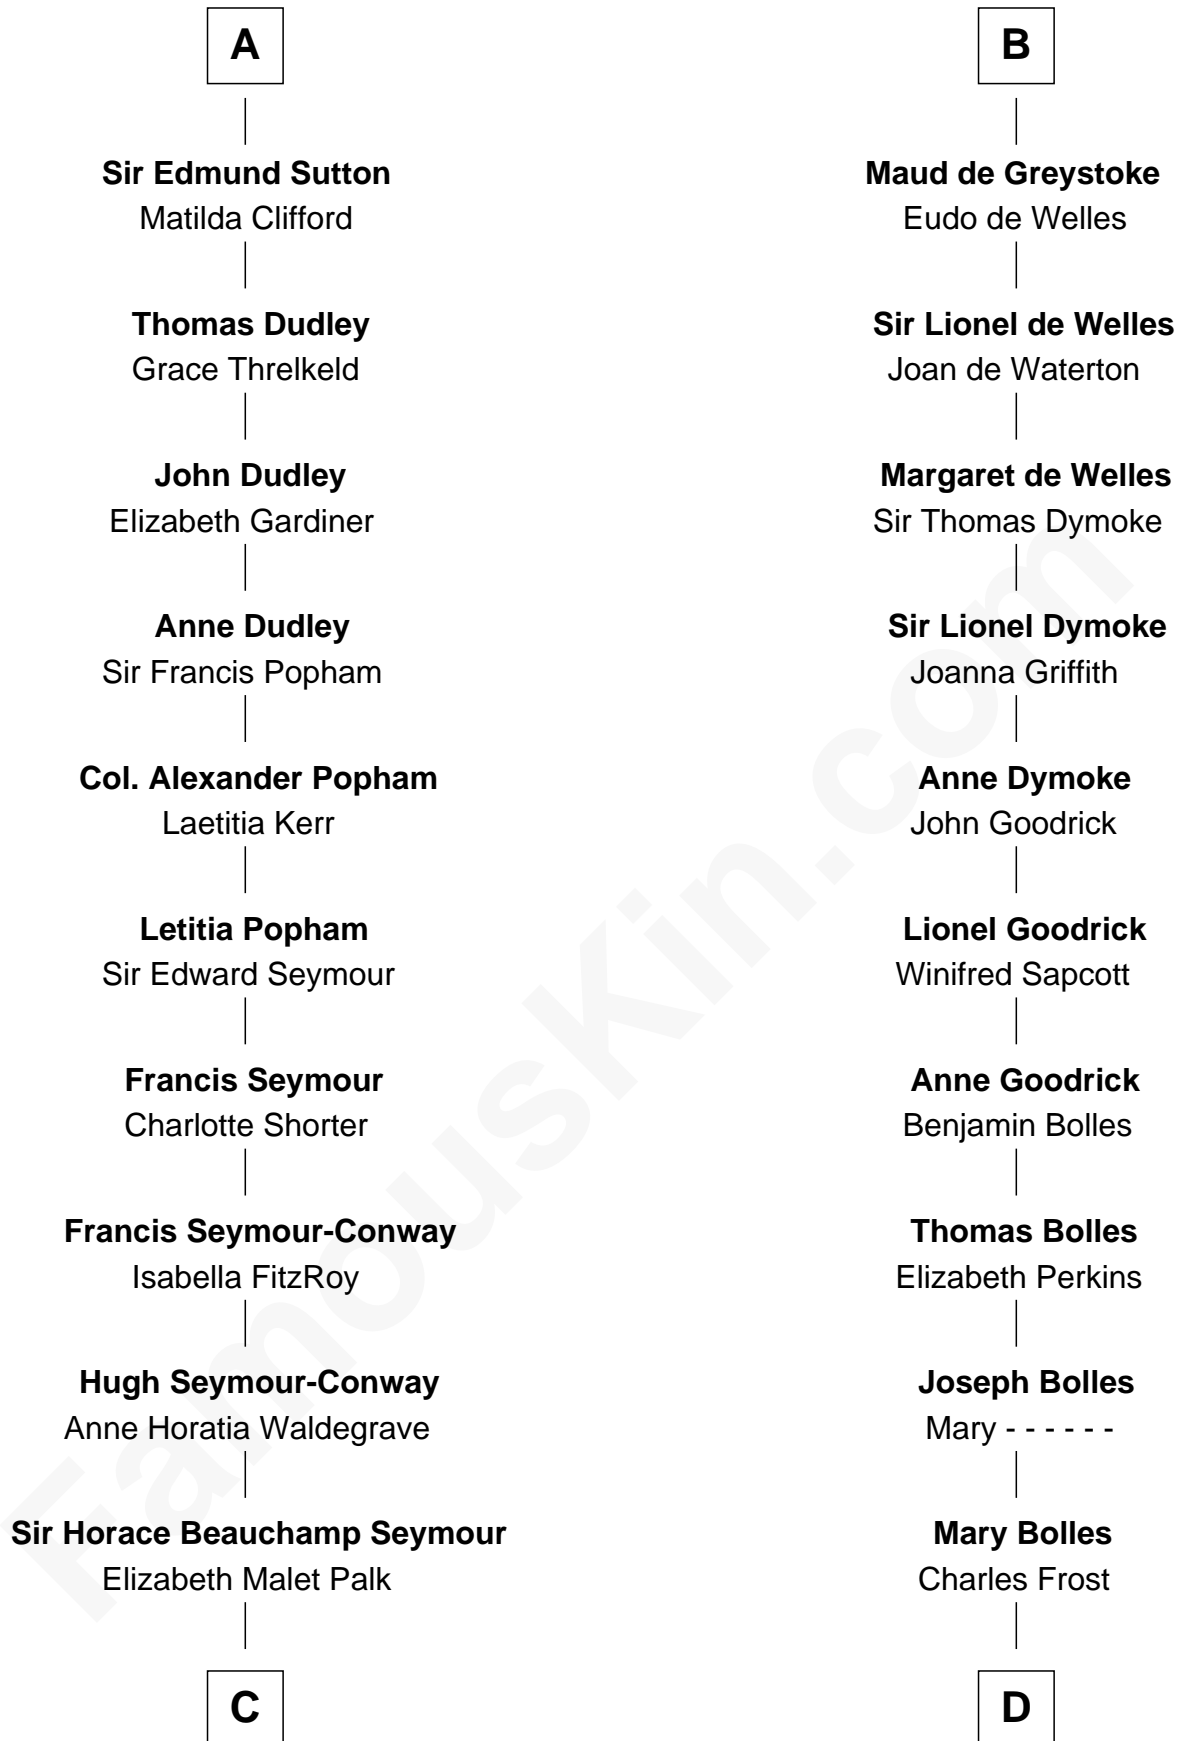

FamousKin.com Relationship Chart of

Princess Diana

Princess of Wales

21st cousin of

Ichabod Goodwin

27th Governor of New Hampshire

Geoffrey of Porthoët

Hawise - - - - -

C

Adelaide Horatia Elizabeth Seymour

Frederick Spencer

Charles Robert Spencer

Margaret Baring

Albert Edward John Spencer

Cynthia Elinor Beatrix Hamilton

Edward John Spencer