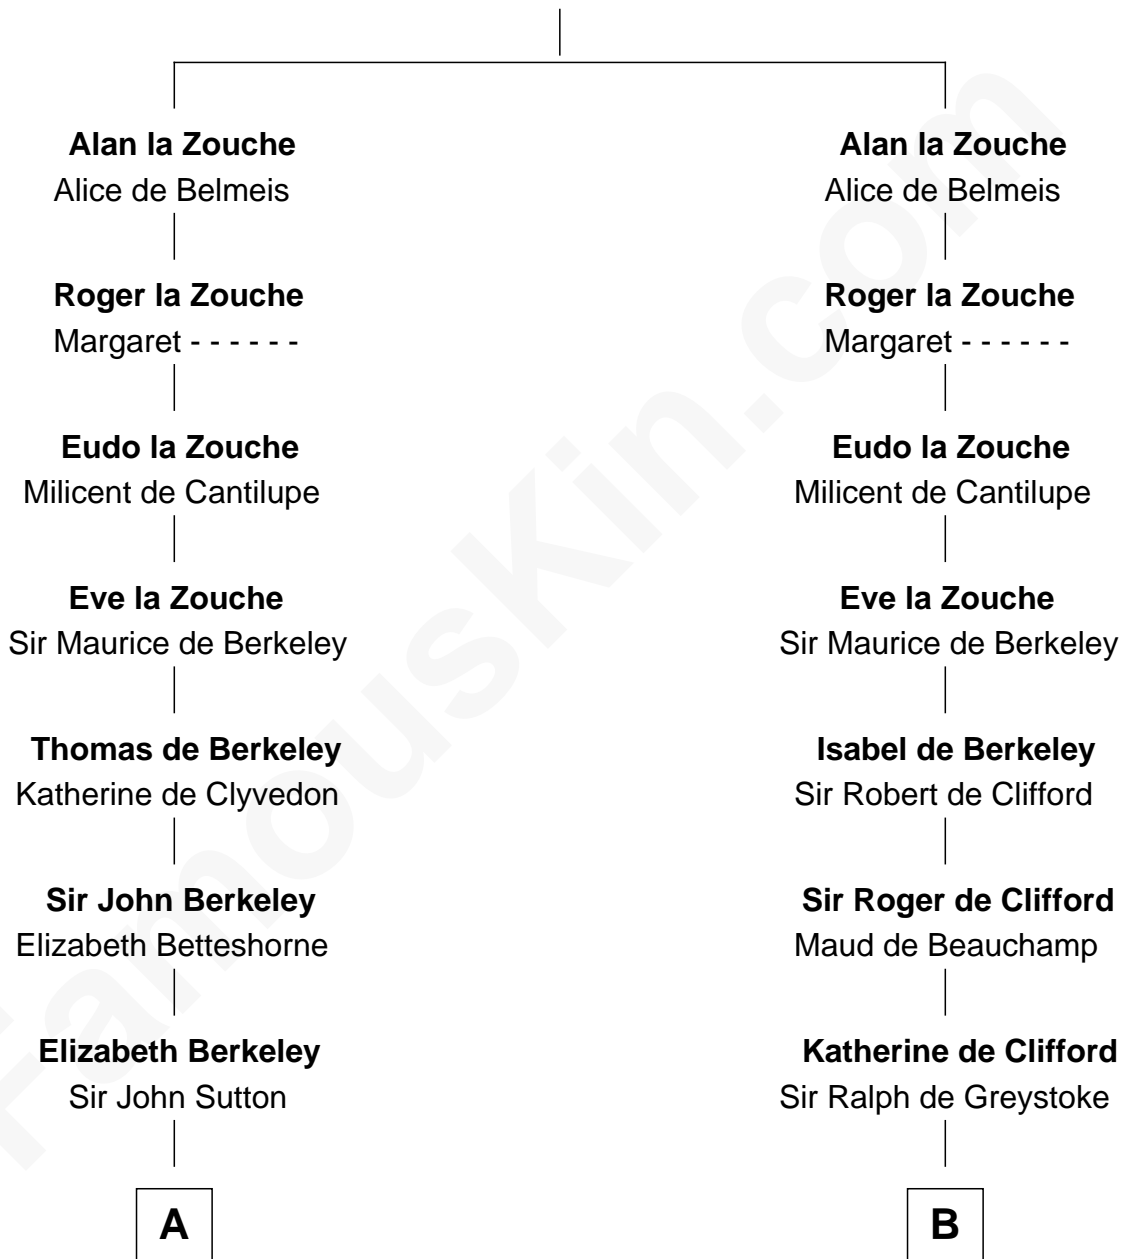

FamousKin.com Relationship Chart of

Princess Diana

Princess of Wales

21st cousin of

Ichabod Goodwin

27th Governor of New Hampshire

Geoffrey of Porthoët

Hawise - - - - -

C

Adelaide Horatia Elizabeth Seymour

Frederick Spencer

Charles Robert Spencer

Margaret Baring

Albert Edward John Spencer

Cynthia Elinor Beatrix Hamilton

Edward John Spencer