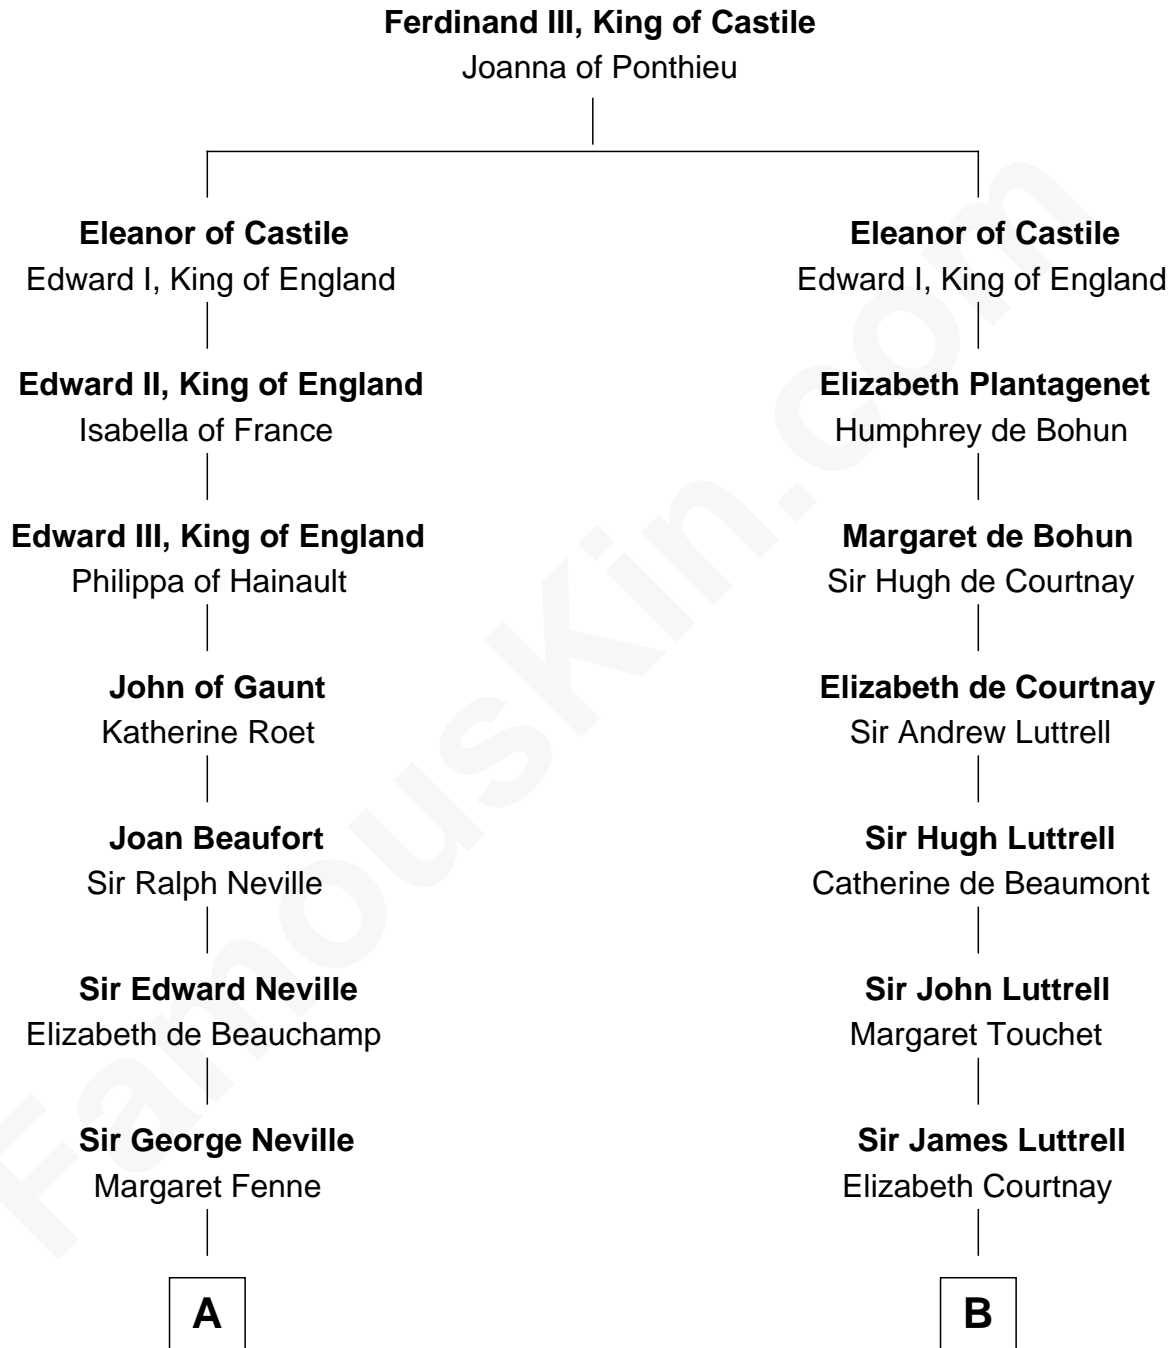

FamousKin.com

Relationship Chart of

Princess Diana

Princess of Wales

17th cousin 4 times removed of

Ichabod Goodwin
27th Governor of New Hampshire

C

—
Frederick Spencer

Adelaide Horatia Elizabeth Seymour

—
Charles Robert Spencer

Margaret Baring

—
Albert Edward John Spencer

Cynthia Elinor Beatrix Hamilton

—
Edward John Spencer

Frances Ruth Burke Roche

—
Princess Diana