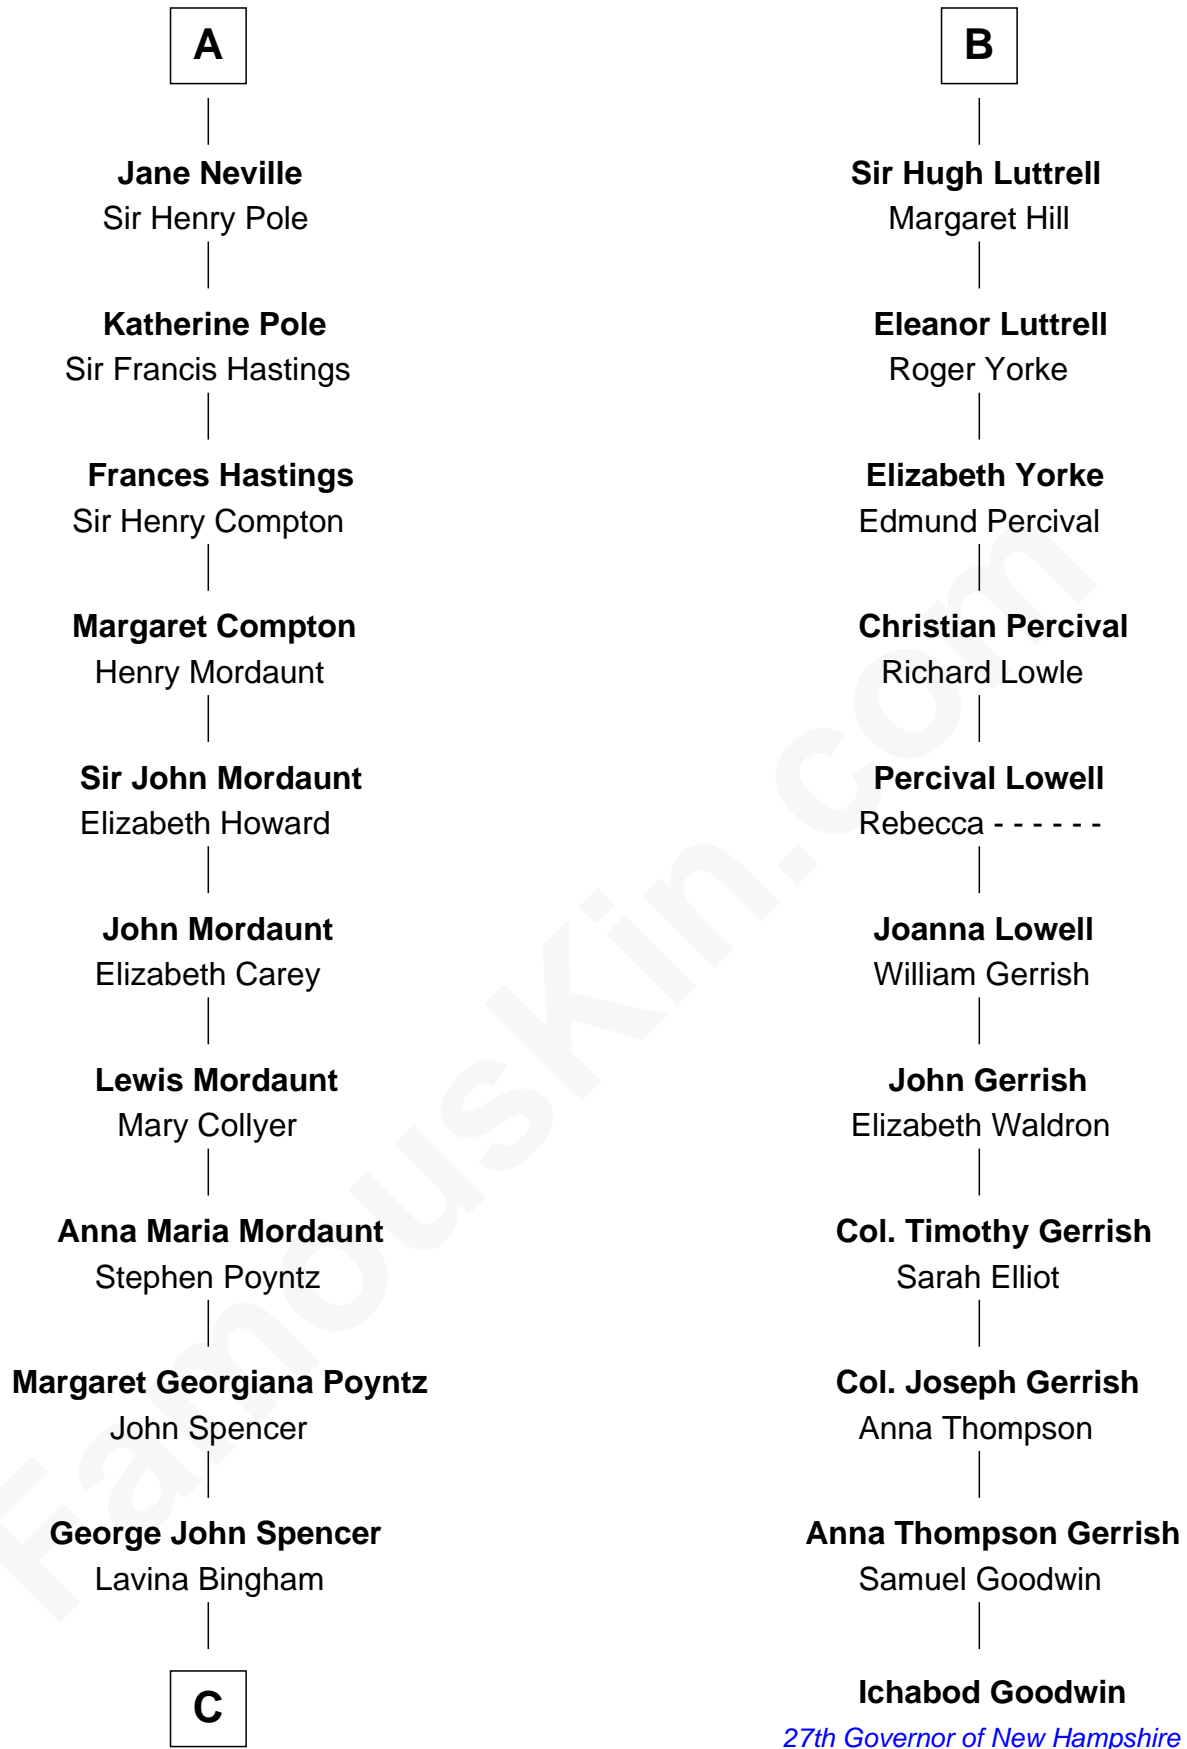

FamousKin.com

Relationship Chart of

Princess Diana

Princess of Wales

17th cousin 4 times removed of

Ichabod Goodwin
27th Governor of New Hampshire

C

—
Frederick Spencer

Adelaide Horatia Elizabeth Seymour

—
Charles Robert Spencer

Margaret Baring

—
Albert Edward John Spencer

Cynthia Elinor Beatrix Hamilton

—
Edward John Spencer

Frances Ruth Burke Roche

—
Princess Diana