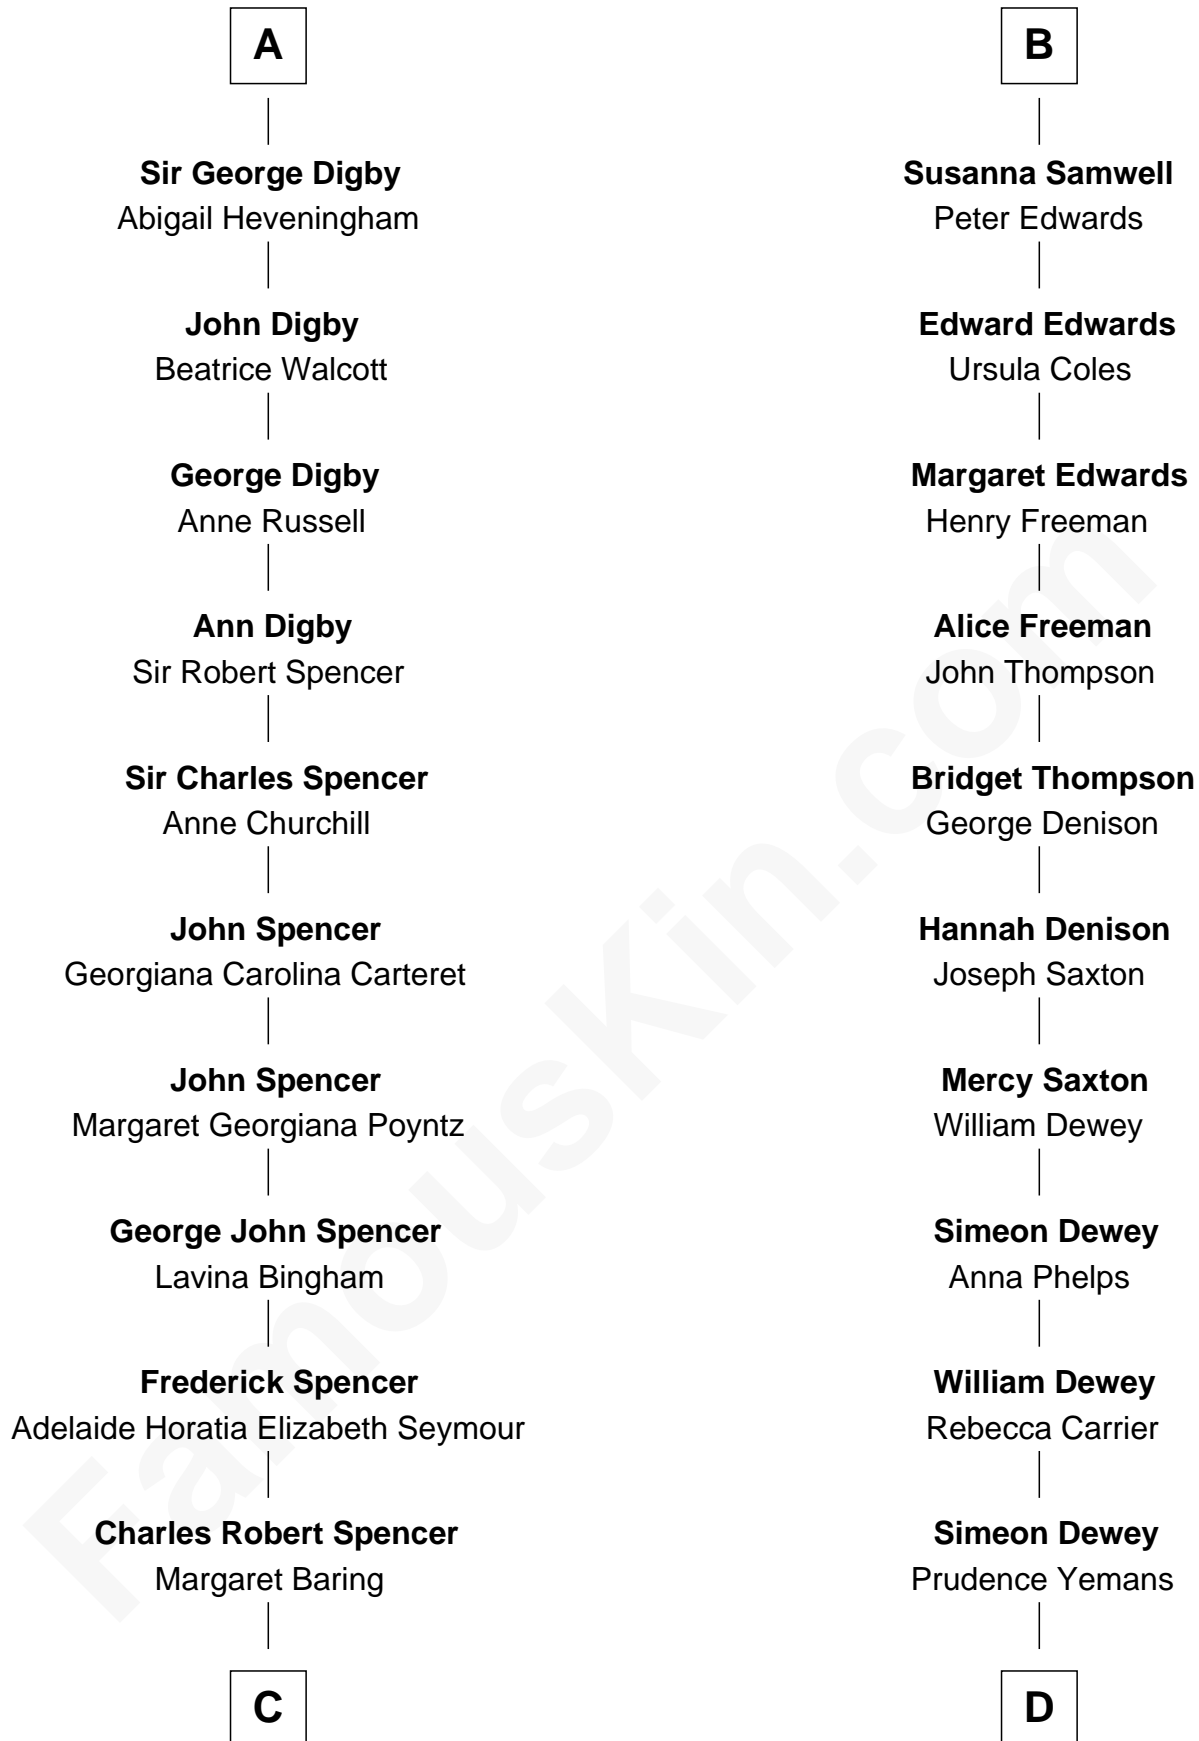

FamousKin.com Relationship Chart of

Princess Diana

Princess of Wales

18th cousin 1 time removed of

Admiral George Dewey

Admiral of the Navy

William de la Spine

Margery Durvassal

FamousKin.com