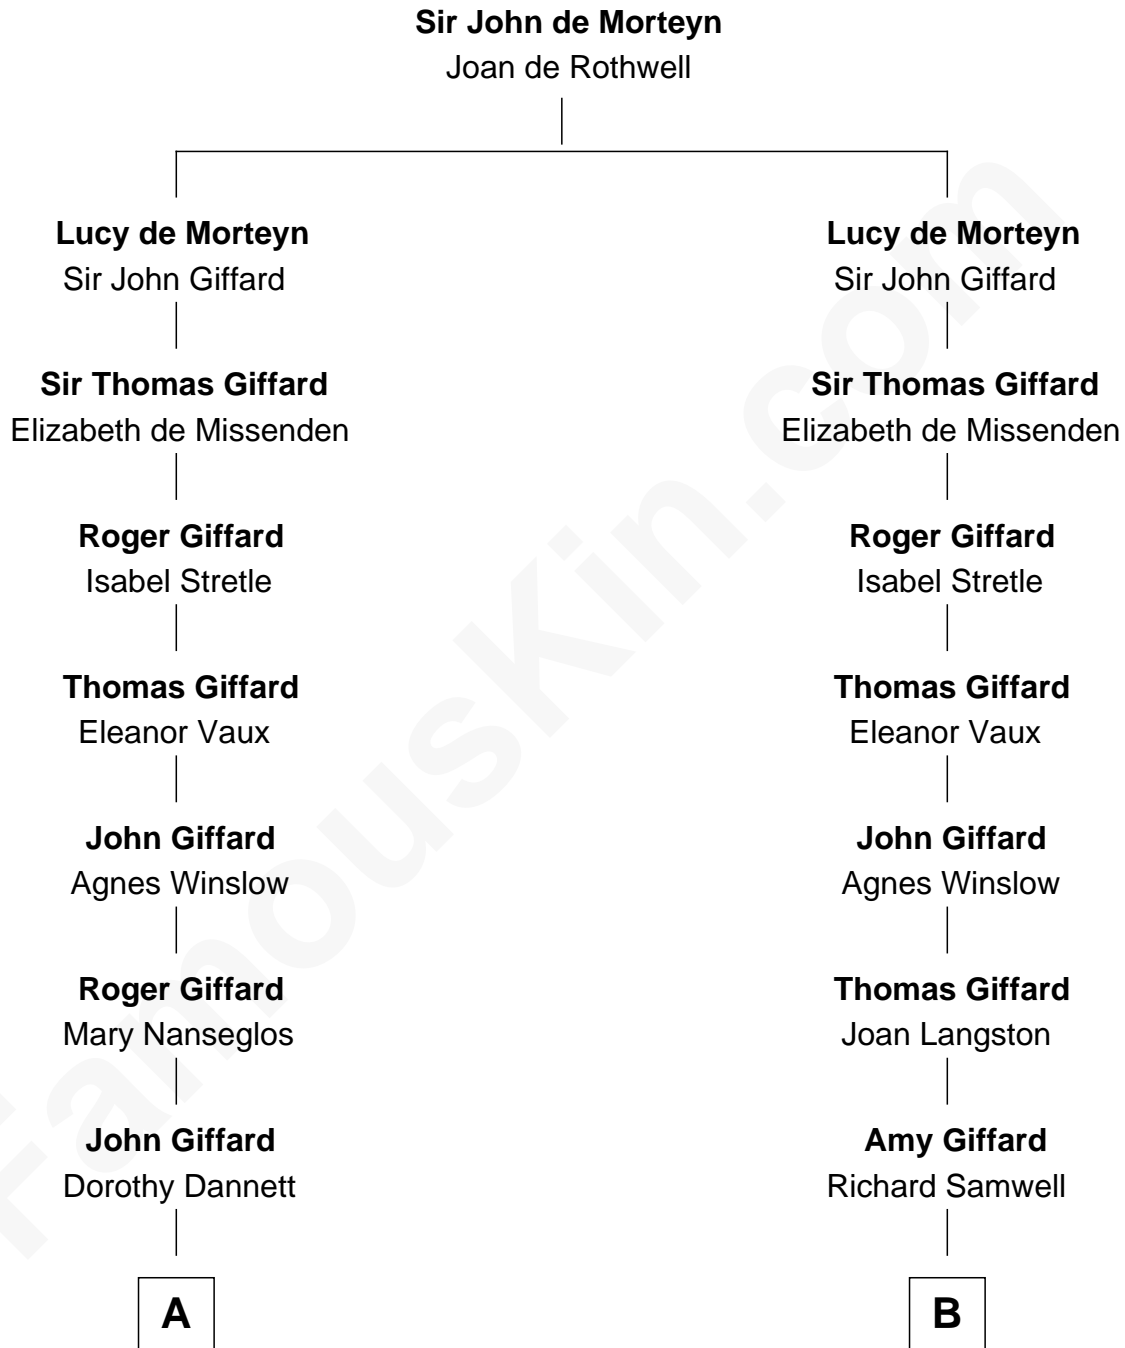

FamousKin.com
Relationship Chart of
Princess Diana
Princess of Wales

18th cousin 3 times removed of
Admiral George Dewey
Admiral of the Navy

C

Cecilia Catherine Gordon-Lennox

Charles George Bingham

Rosalind Cecilia Caroline Bingham

James Albert Edward Hamilton

Cynthia Elinor Beatrix Hamilton

Albert Edward John Spencer

Edward John Spencer

Frances Ruth Burke Roche

Princess Diana

Princess of Wales

D