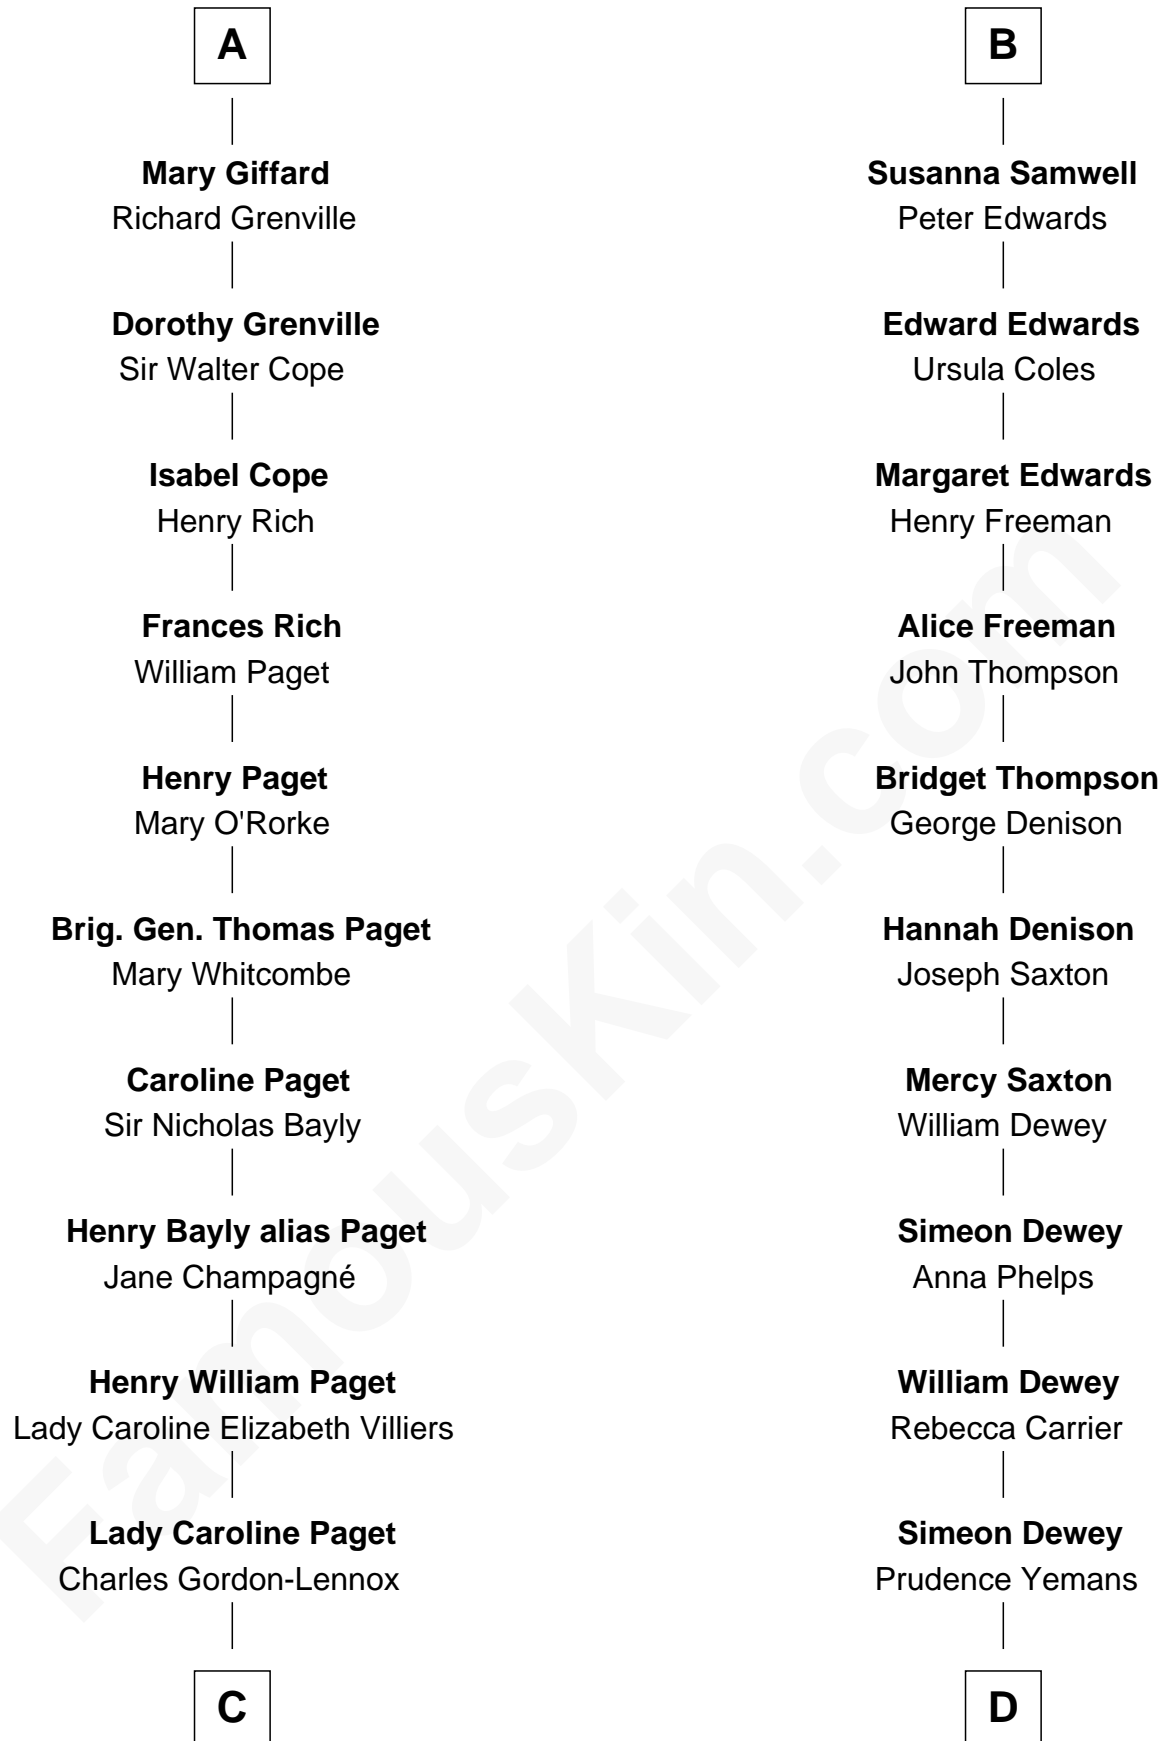

FamousKin.com
Relationship Chart of
Princess Diana
Princess of Wales

18th cousin 3 times removed of
Admiral George Dewey
Admiral of the Navy

C

Cecilia Catherine Gordon-Lennox

Charles George Bingham

Rosalind Cecilia Caroline Bingham

James Albert Edward Hamilton

Cynthia Elinor Beatrix Hamilton

Albert Edward John Spencer

Edward John Spencer

Frances Ruth Burke Roche

Princess Diana

Princess of Wales

D