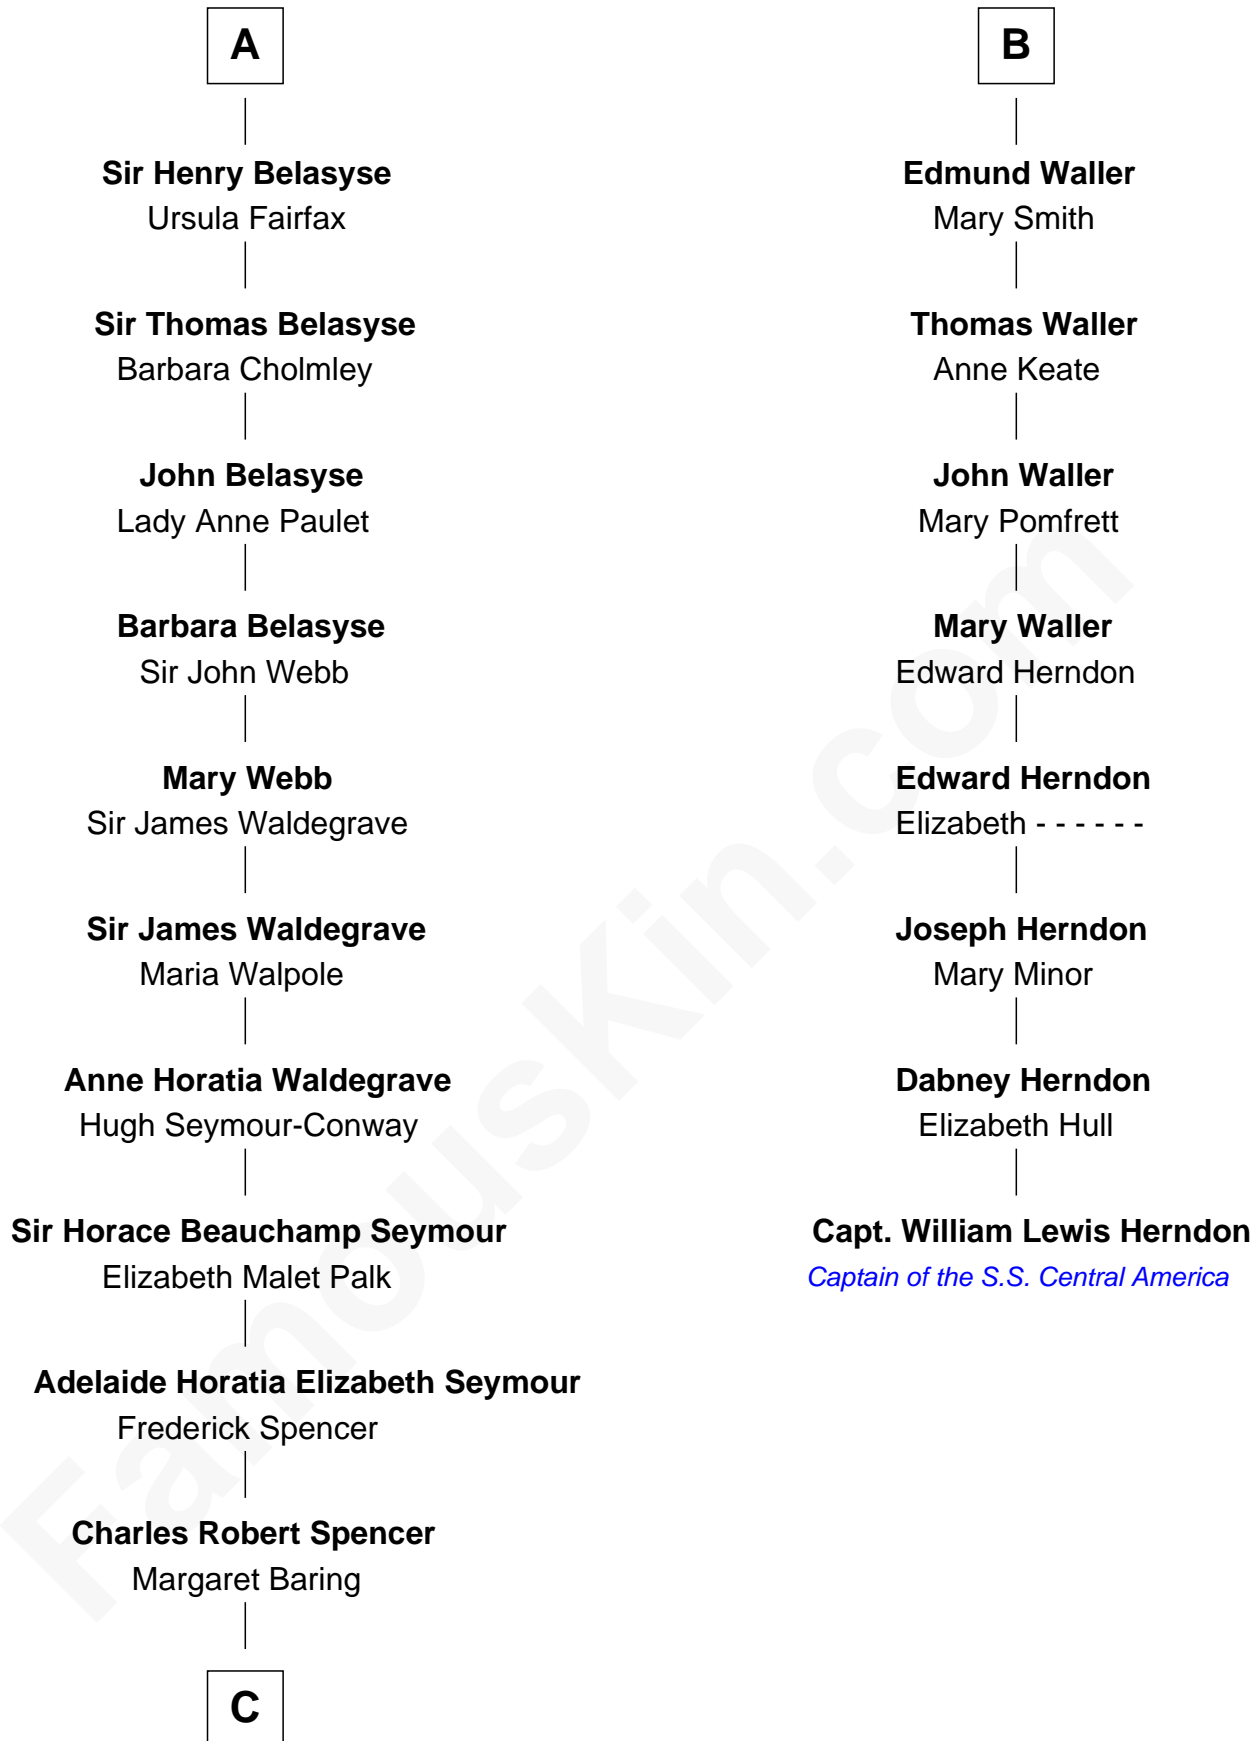

## Relationship Chart of

### Princess Diana

*Princess of Wales*

14th cousin 5 times removed of

**Capt. William Lewis Herndon**  
*Captain of the ill fated S.S. Central America*

**C**

—  
**Albert Edward John Spencer**  
Cynthia Elinor Beatrix Hamilton

—  
**Edward John Spencer**  
Frances Ruth Burke Roche

—  
**Princess Diana**  
*Princess of Wales*

FamousKin.com