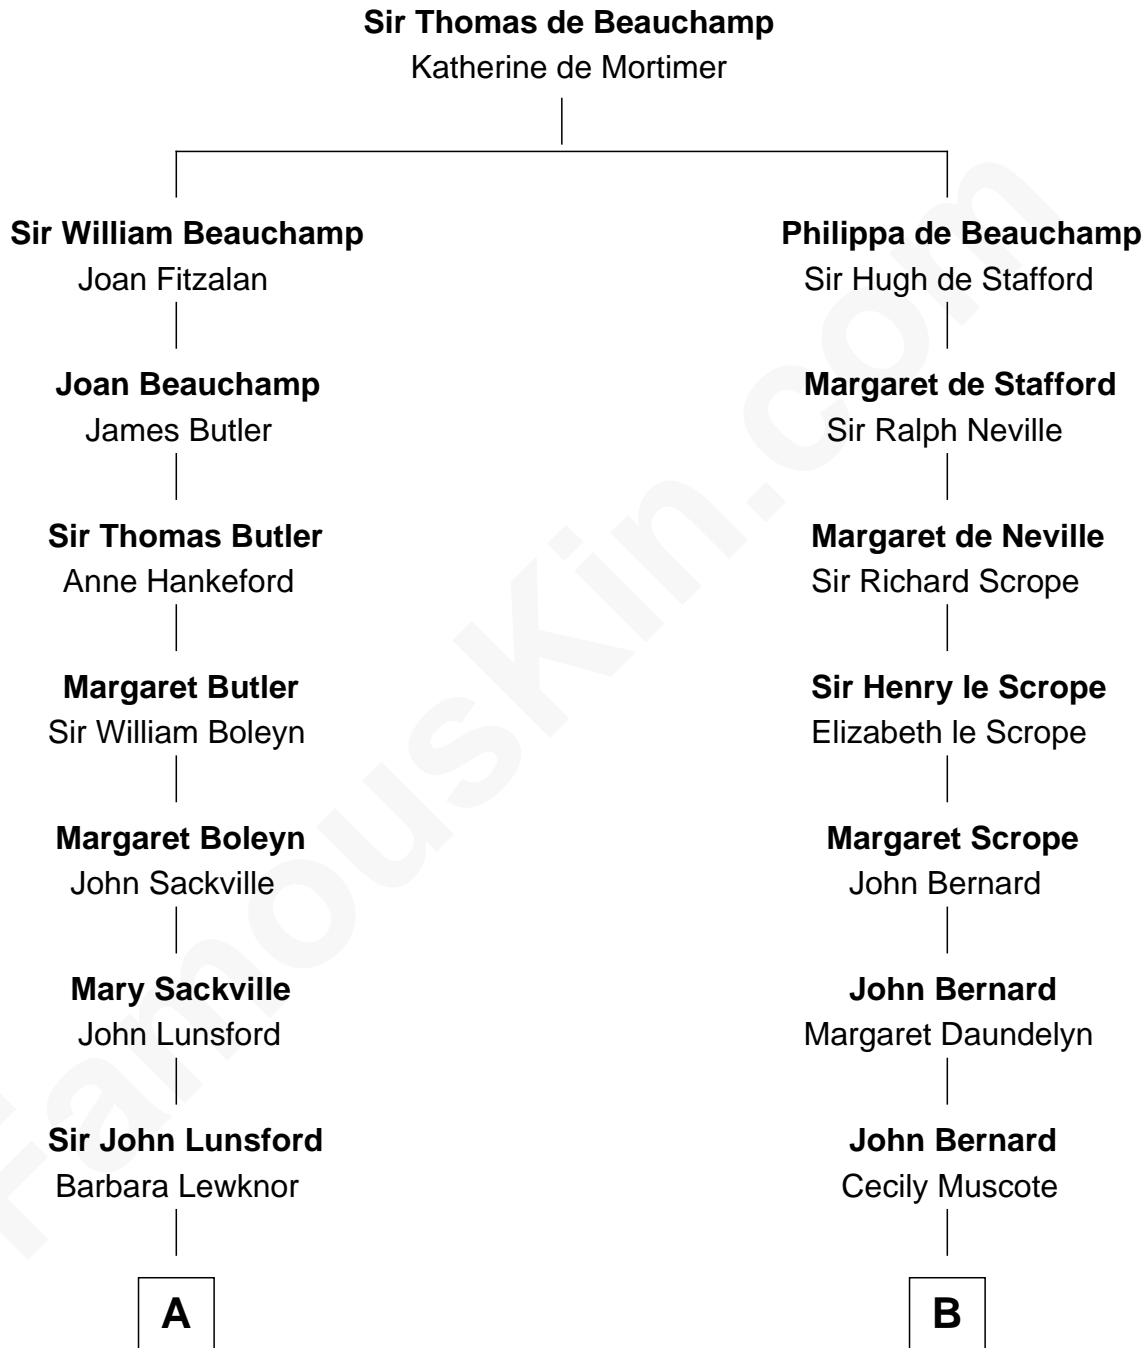

## Relationship Chart of

### Princess Diana

*Princess of Wales*

13th cousin 5 times removed of

**Richard Henry Lee**  
*Signer of the Declaration of Independence*

**C**

**Edward John Spencer**  
Frances Ruth Burke Roche

**Princess Diana**  
*Princess of Wales*