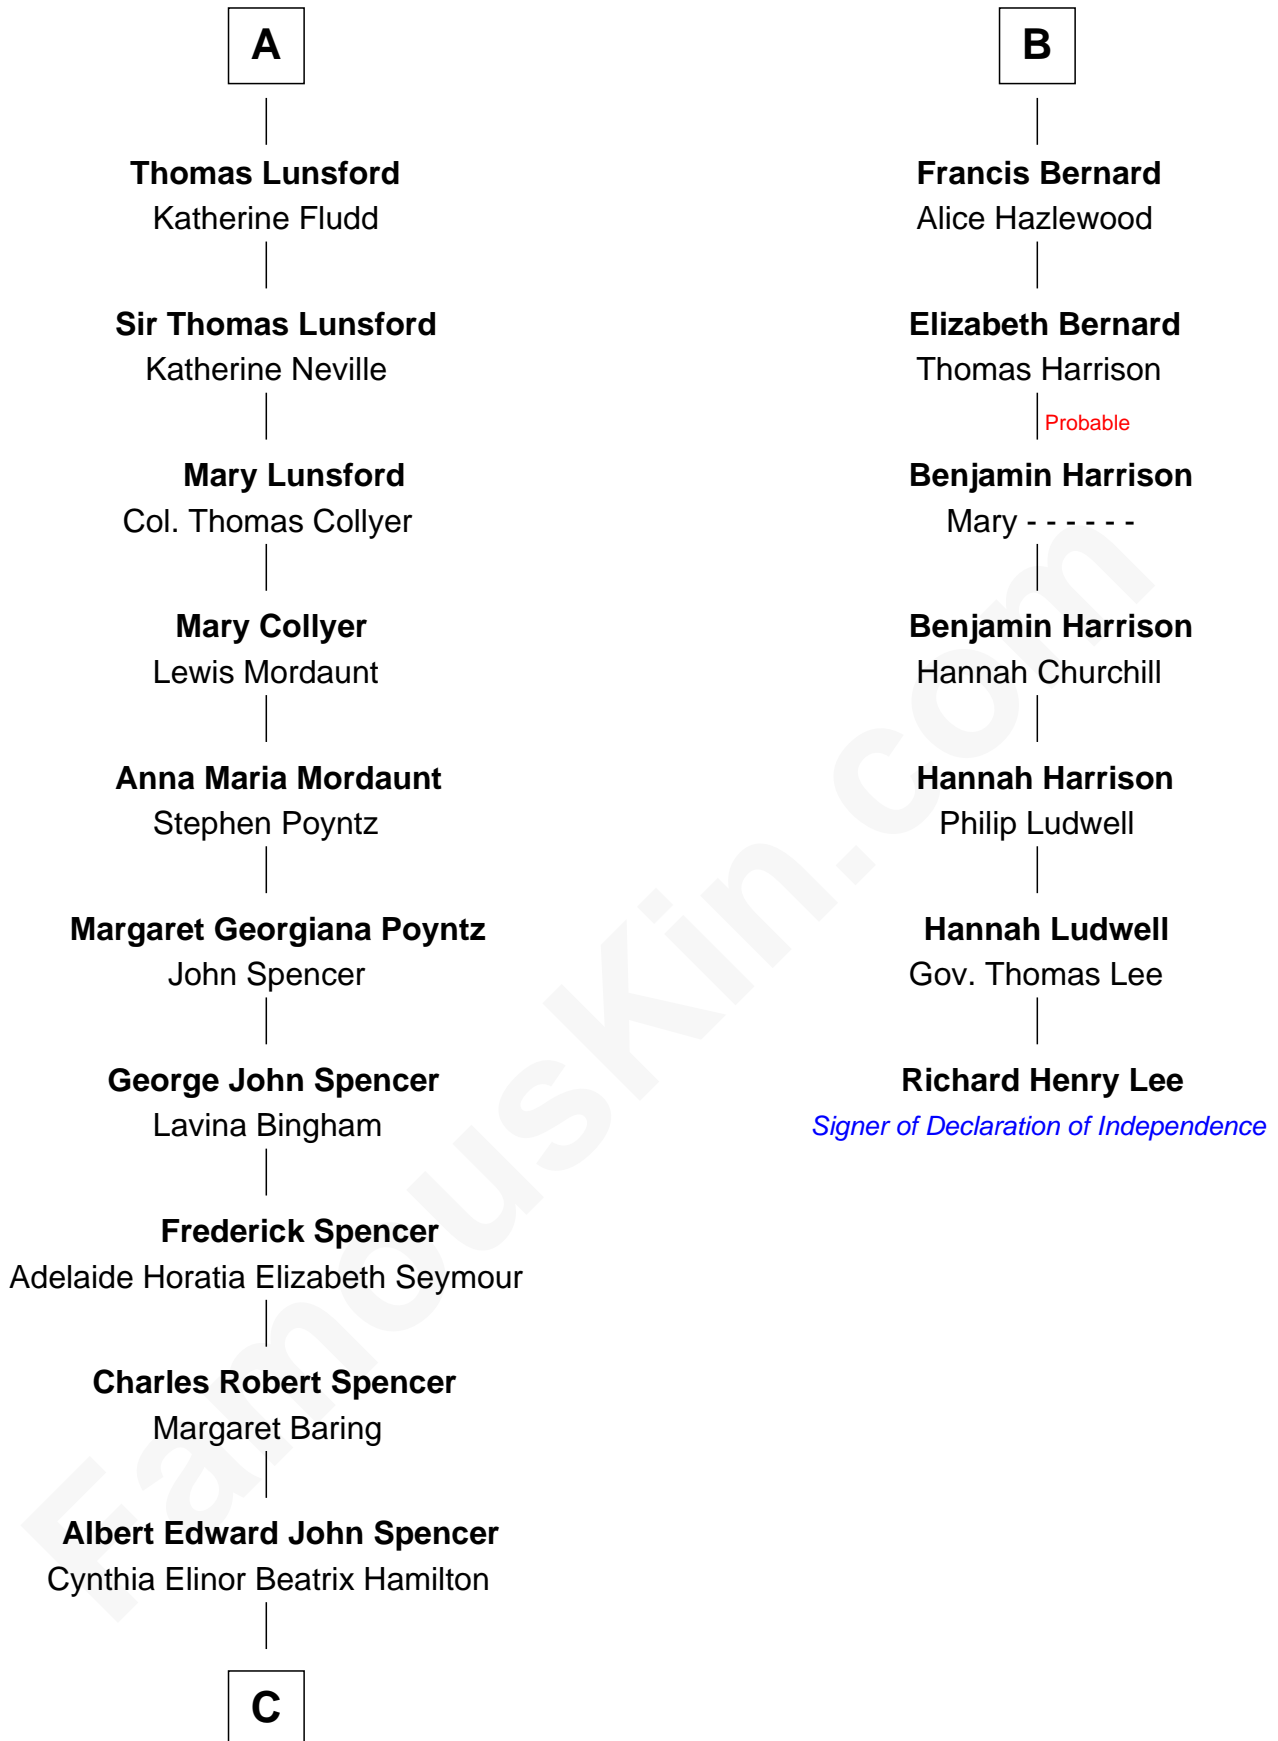

## Relationship Chart of

### Princess Diana

*Princess of Wales*

13th cousin 5 times removed of

**Richard Henry Lee**  
*Signer of the Declaration of Independence*

**C**

**Edward John Spencer**  
Frances Ruth Burke Roche

**Princess Diana**  
*Princess of Wales*