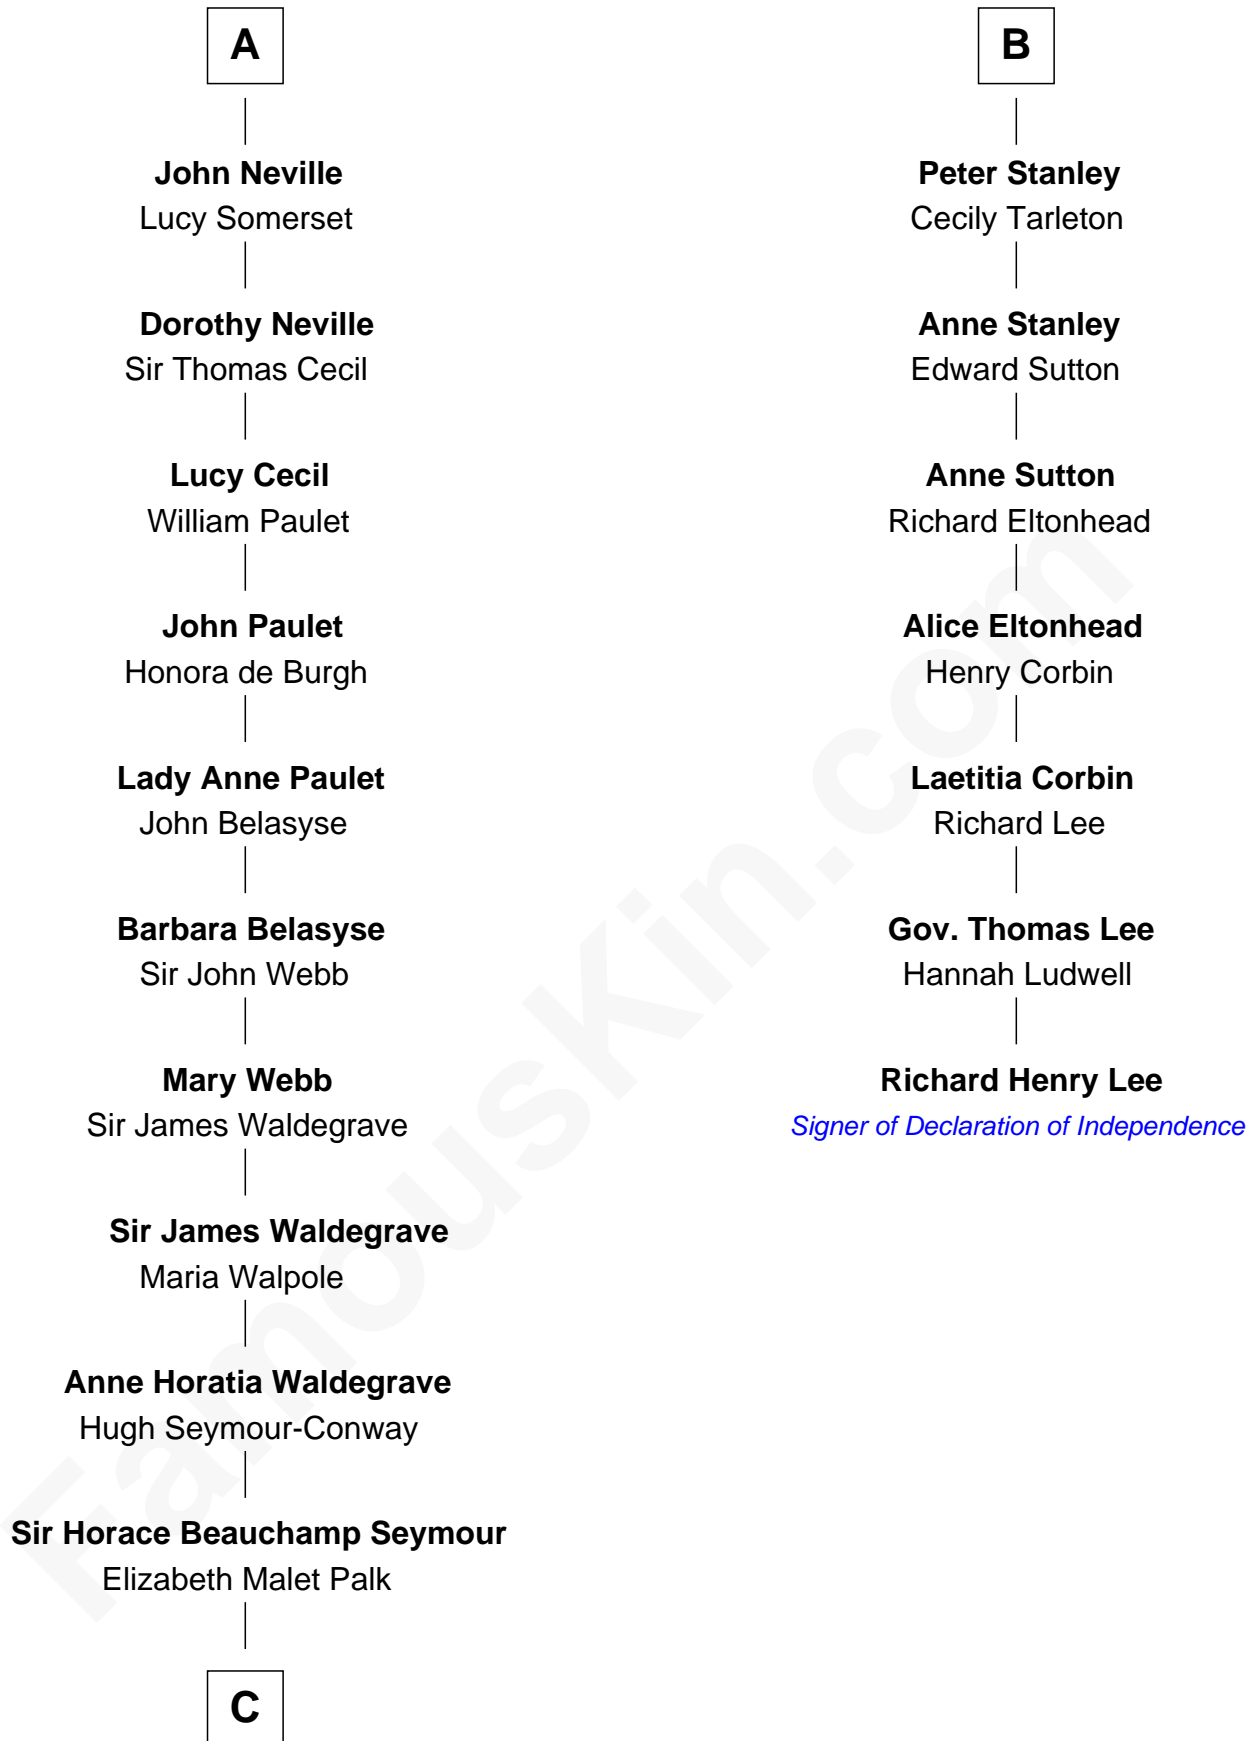

# FamousKin.com Relationship Chart of

**Princess Diana**

*Princess of Wales*

13th cousin 8 times removed of

**Richard Henry Lee**

*Signer of the Declaration of Independence*

**Katherine de Hastang**

Ralph de Stafford

**C**

**Adelaide Horatia Elizabeth Seymour**

Frederick Spencer

**Charles Robert Spencer**

Margaret Baring

**Albert Edward John Spencer**

Cynthia Elinor Beatrix Hamilton

**Edward John Spencer**