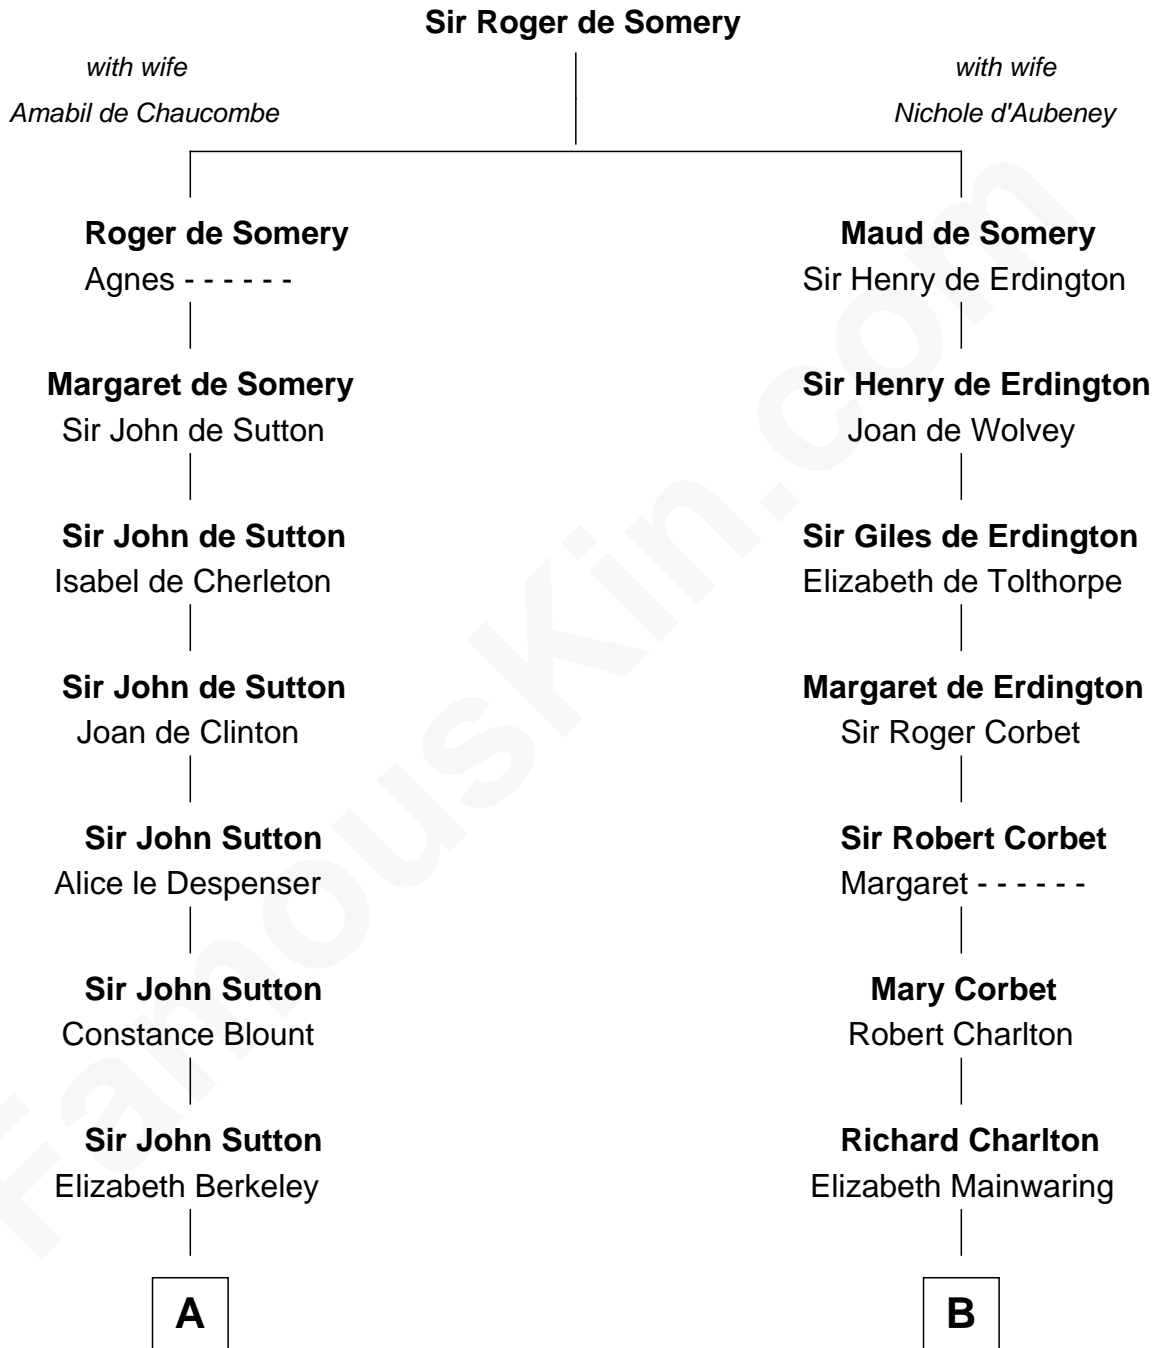

FamousKin.com

Relationship Chart of

Princess Diana

Princess of Wales

16th cousin 5 times removed of

Richard Henry Lee
Signer of the Declaration of Independence

C

Adelaide Horatia Elizabeth Seymour

Frederick Spencer

Charles Robert Spencer

Margaret Baring

Albert Edward John Spencer

Cynthia Elinor Beatrix Hamilton

Edward John Spencer

Frances Ruth Burke Roche

Princess Diana