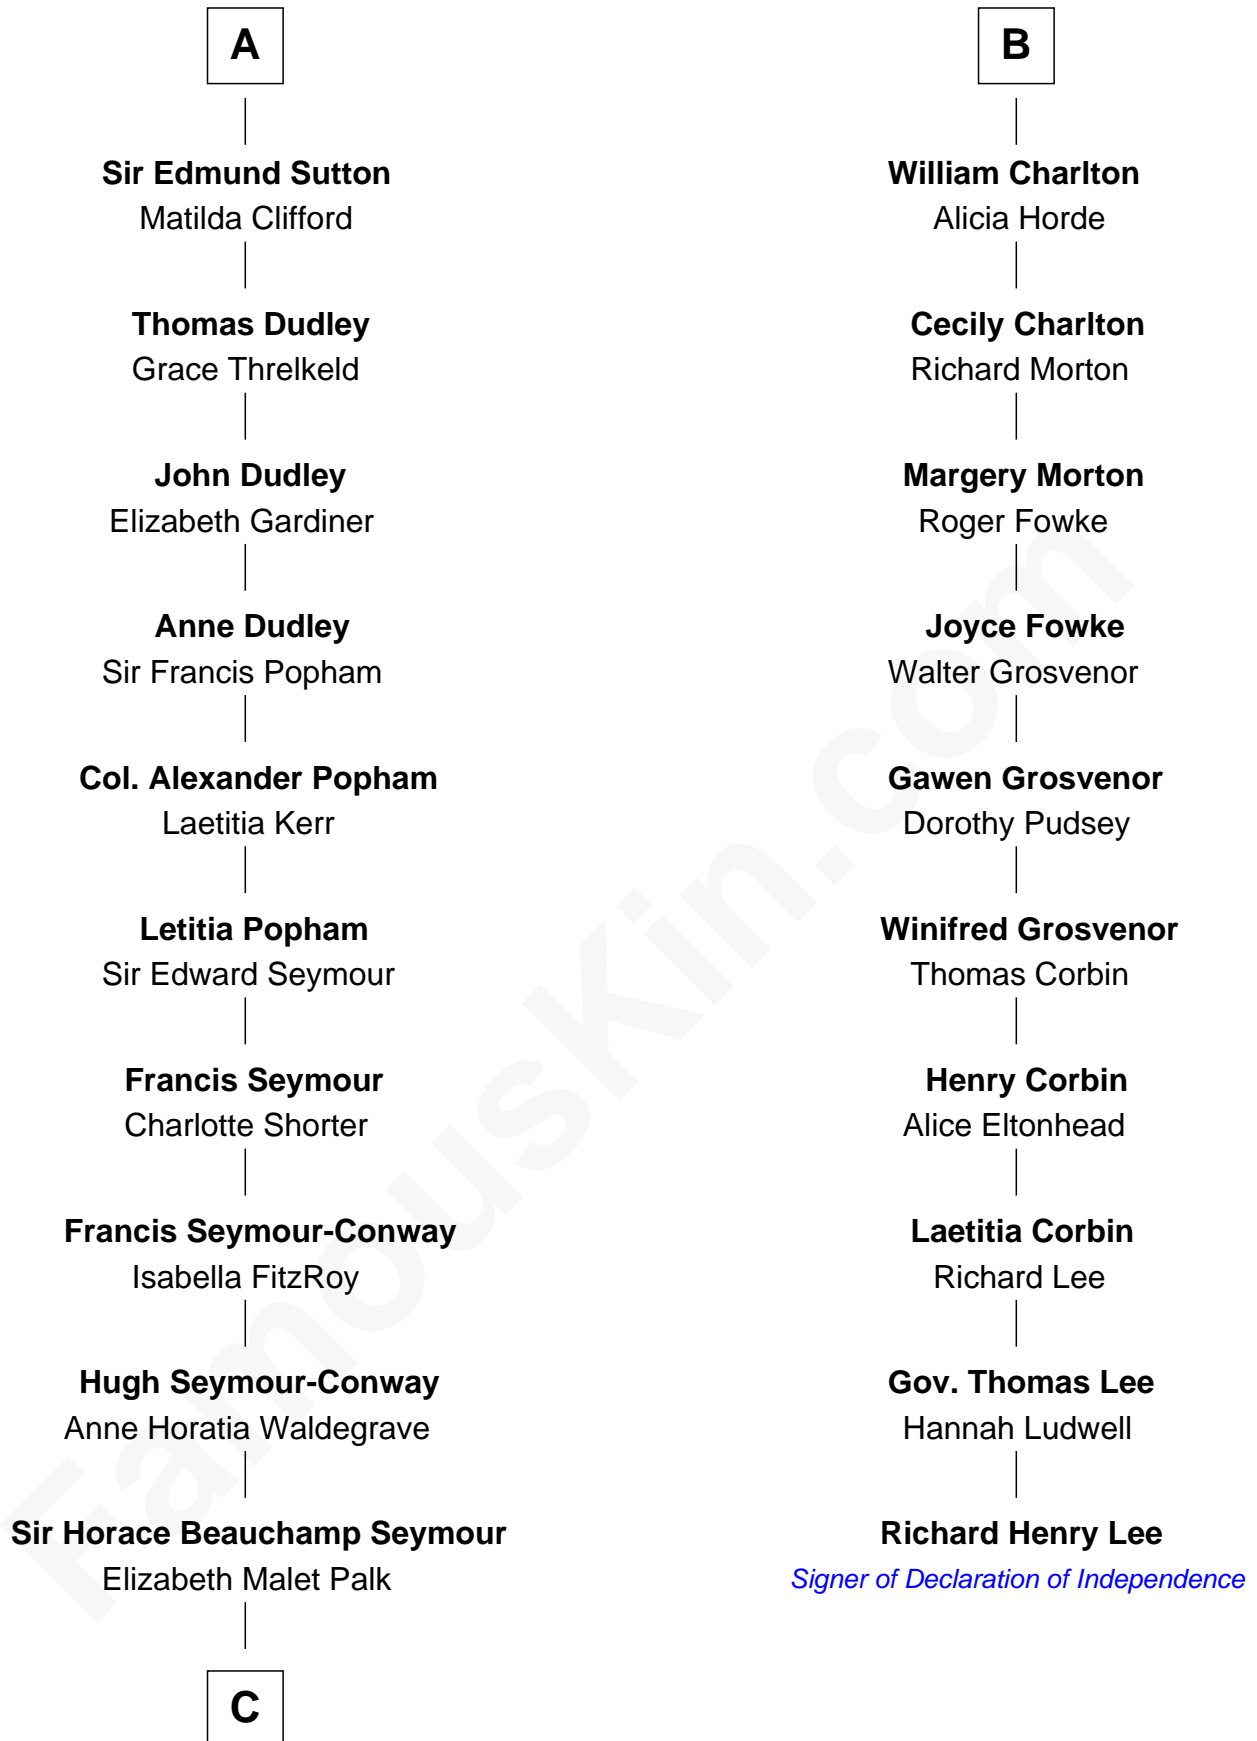

FamousKin.com

Relationship Chart of

Princess Diana

Princess of Wales

16th cousin 5 times removed of

Richard Henry Lee
Signer of the Declaration of Independence

C

Adelaide Horatia Elizabeth Seymour

Frederick Spencer

Charles Robert Spencer

Margaret Baring

Albert Edward John Spencer

Cynthia Elinor Beatrix Hamilton

Edward John Spencer

Frances Ruth Burke Roche

Princess Diana