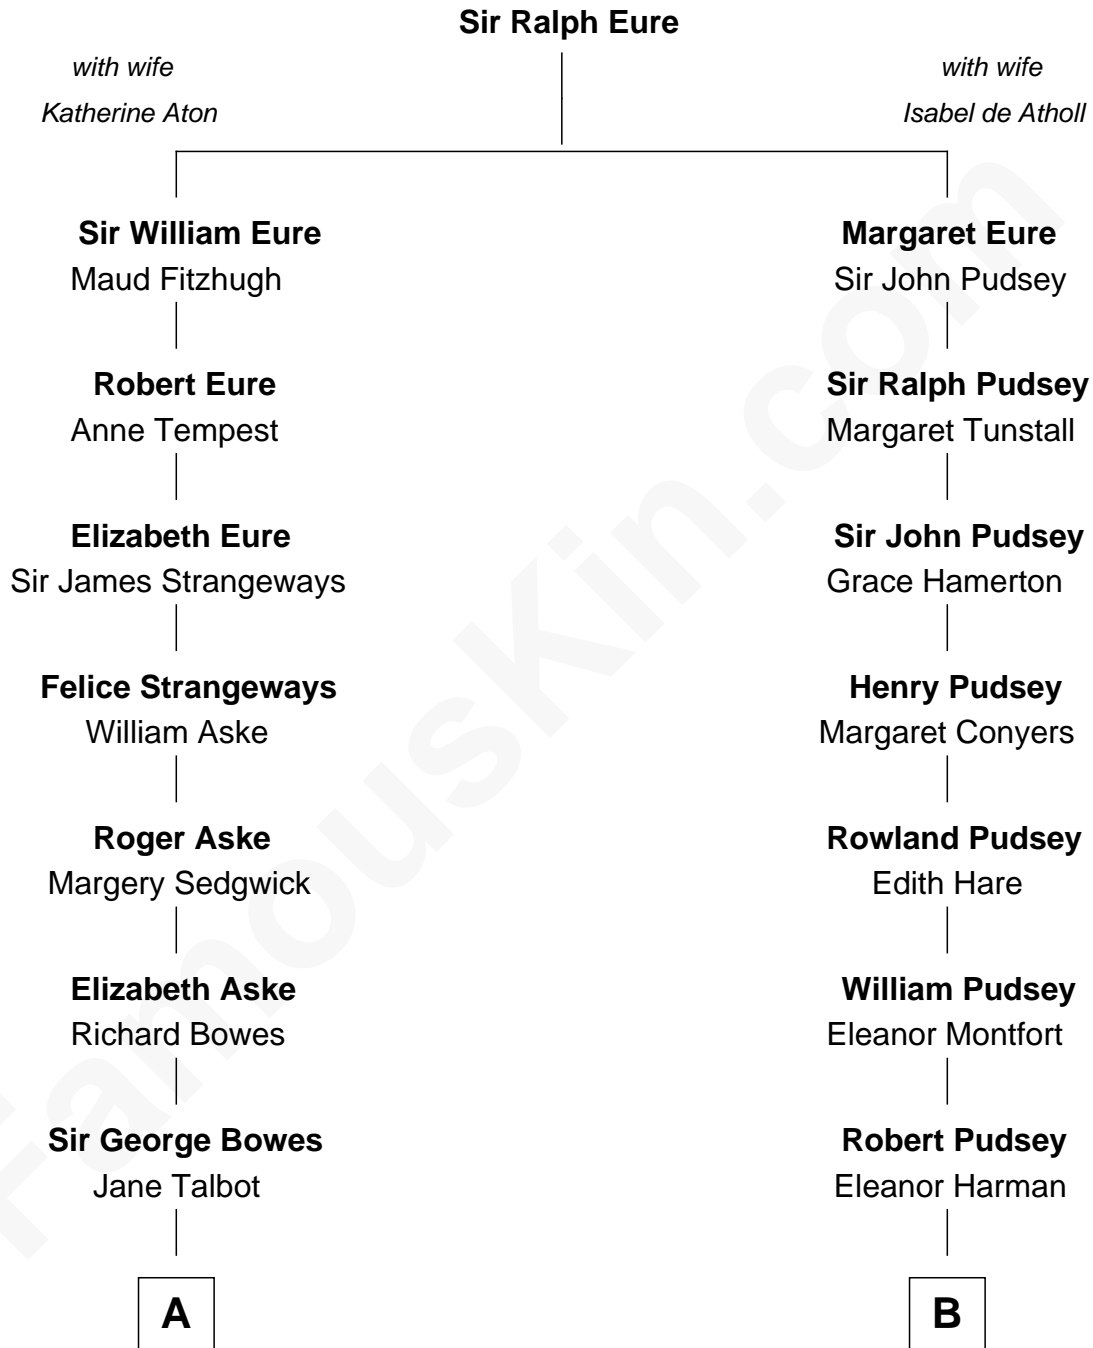

## Relationship Chart of

### Princess Diana

*Princess of Wales*

13th cousin 7 times removed of

**Richard Henry Lee**  
*Signer of the Declaration of Independence*

**C**

James Albert Edward Hamilton  
Rosalind Cecilia Caroline Bingham