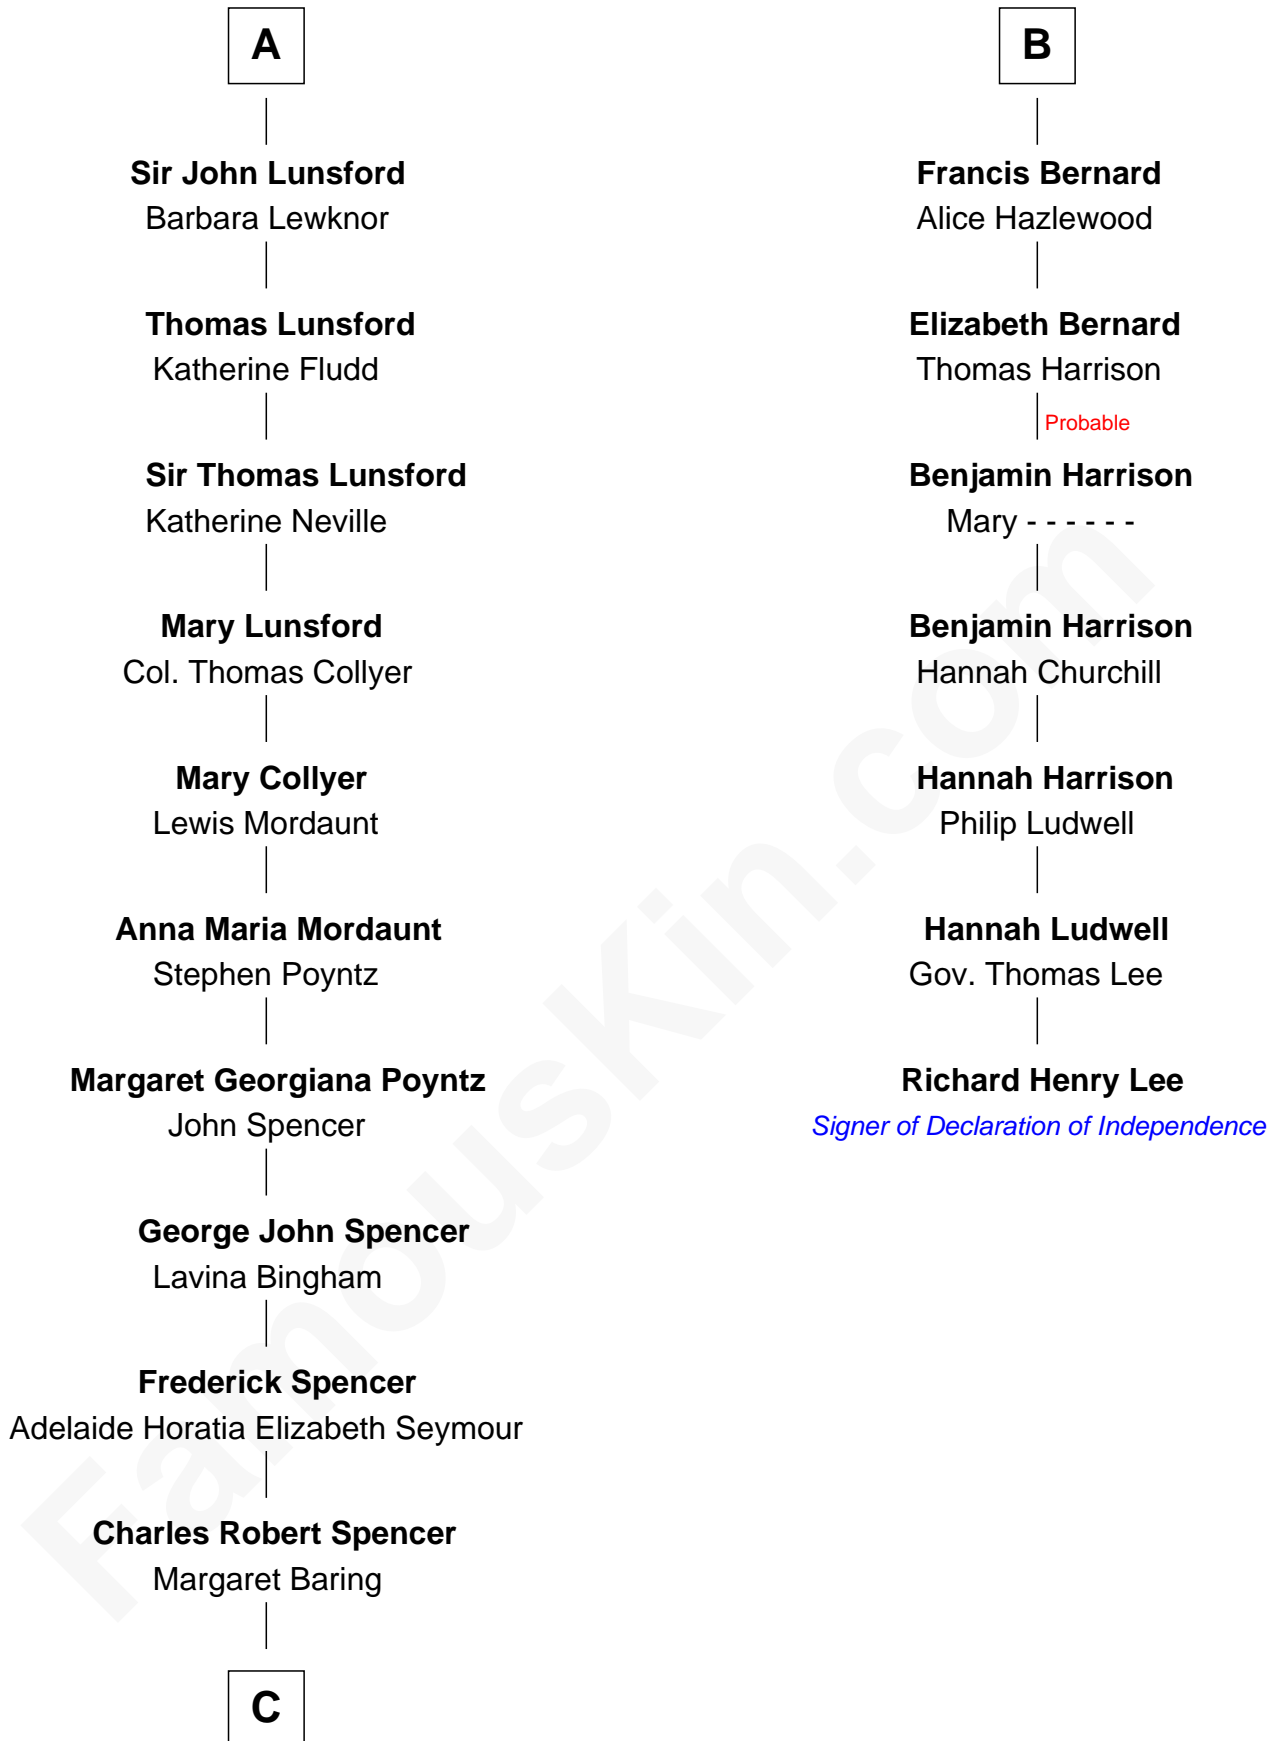

FamousKin.com

Relationship Chart of

Princess Diana

Princess of Wales

13th cousin 6 times removed of

Richard Henry Lee
Signer of the Declaration of Independence

C

—
Albert Edward John Spencer

Cynthia Elinor Beatrix Hamilton

—
Edward John Spencer

Frances Ruth Burke Roche

—
Princess Diana

Princess of Wales

FamousKin.com