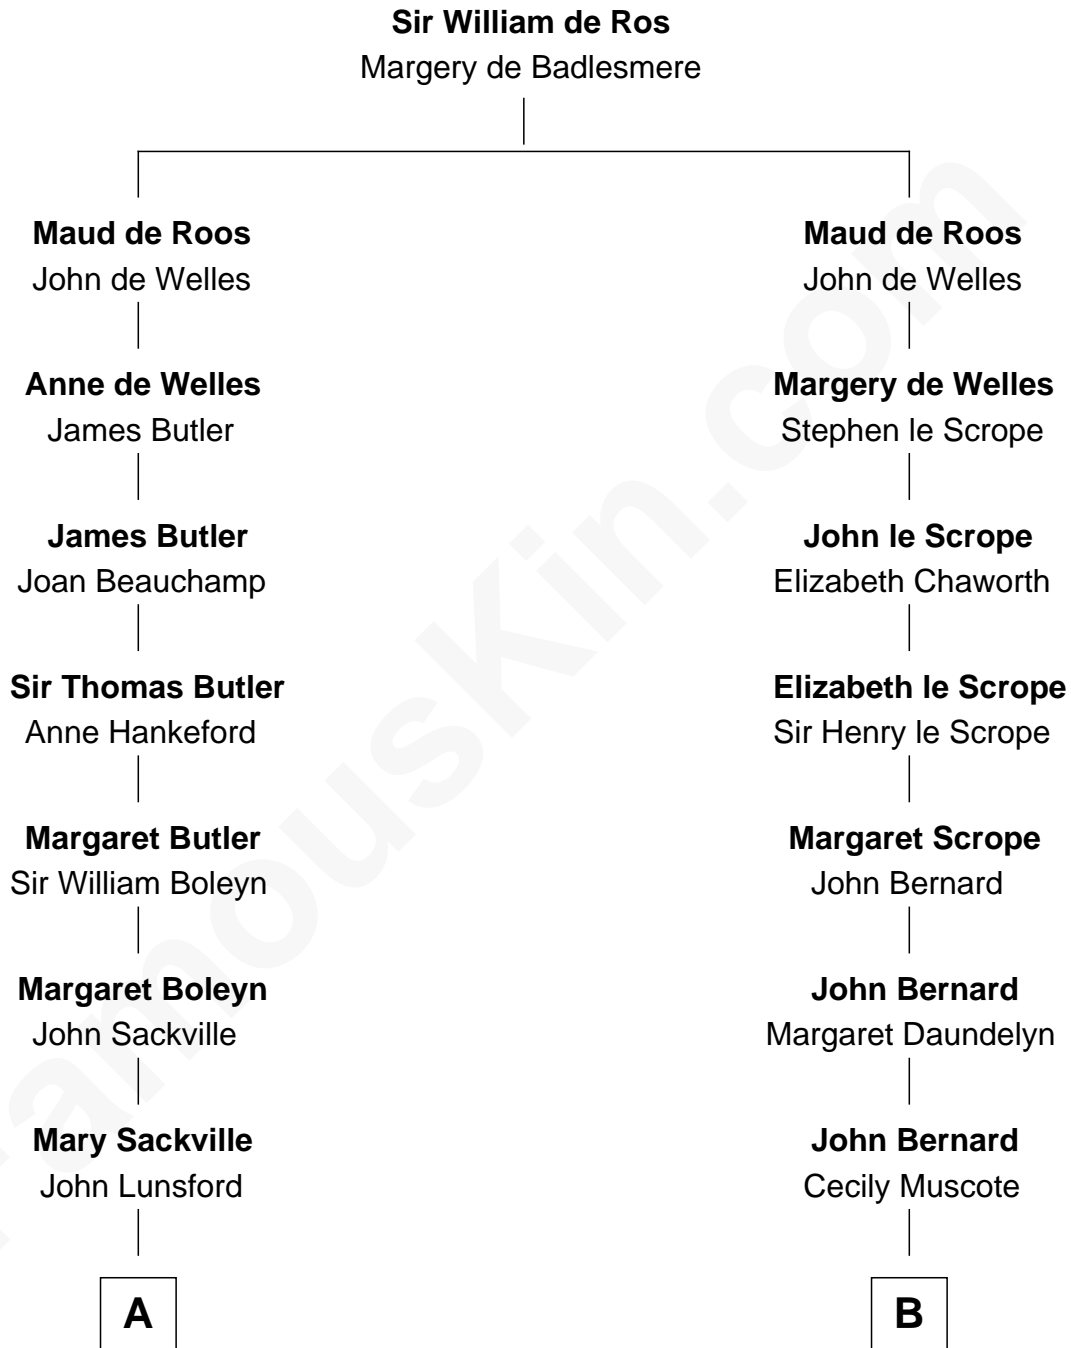

FamousKin.com

Relationship Chart of

Princess Diana

Princess of Wales

13th cousin 6 times removed of

Richard Henry Lee
Signer of the Declaration of Independence

C

—
Albert Edward John Spencer

Cynthia Elinor Beatrix Hamilton

—
Edward John Spencer

Frances Ruth Burke Roche

—
Princess Diana

Princess of Wales

FamousKin.com