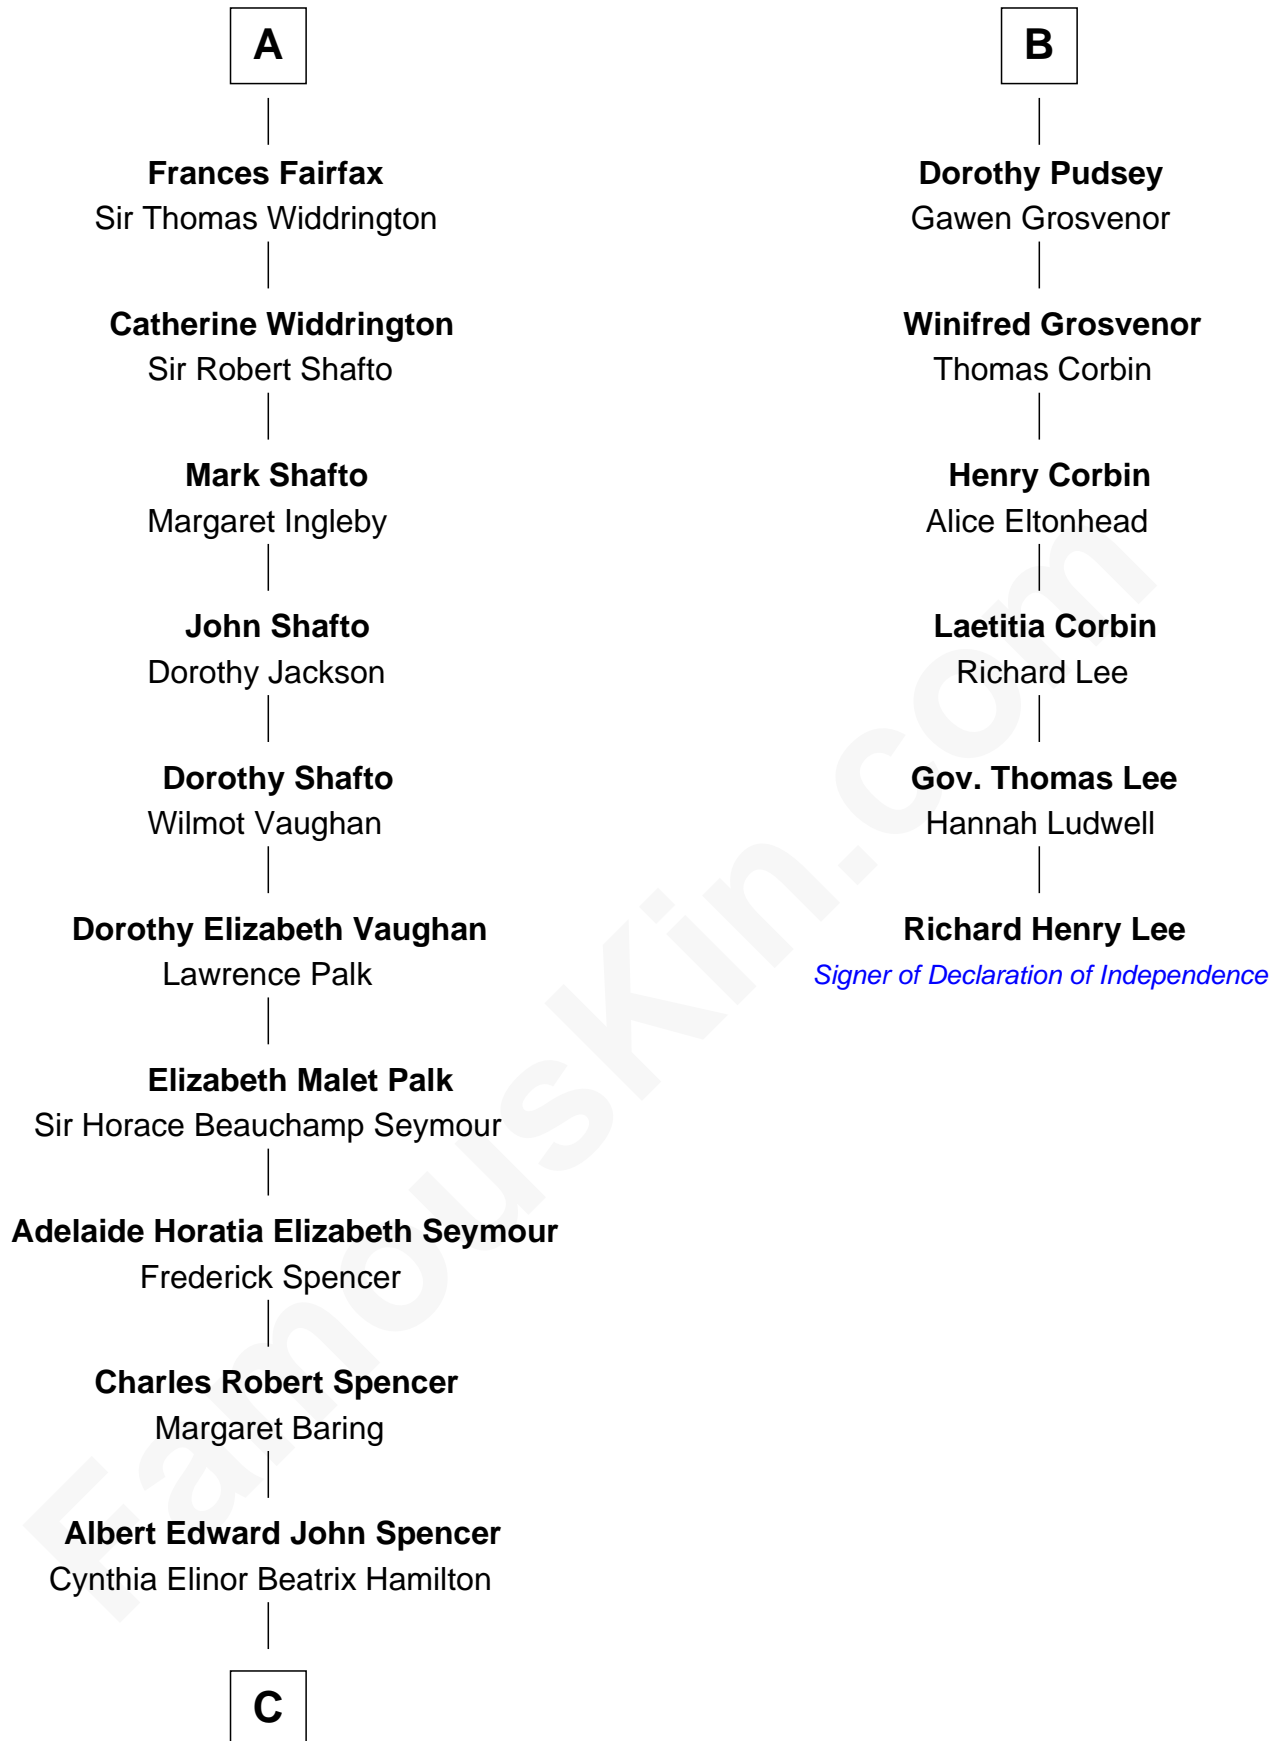

FamousKin.com

Relationship Chart of

Princess Diana

Princess of Wales

12th cousin 6 times removed of

Richard Henry Lee
Signer of the Declaration of Independence

C

Edward John Spencer
Frances Ruth Burke Roche

Princess Diana
Princess of Wales

FamousKin.com