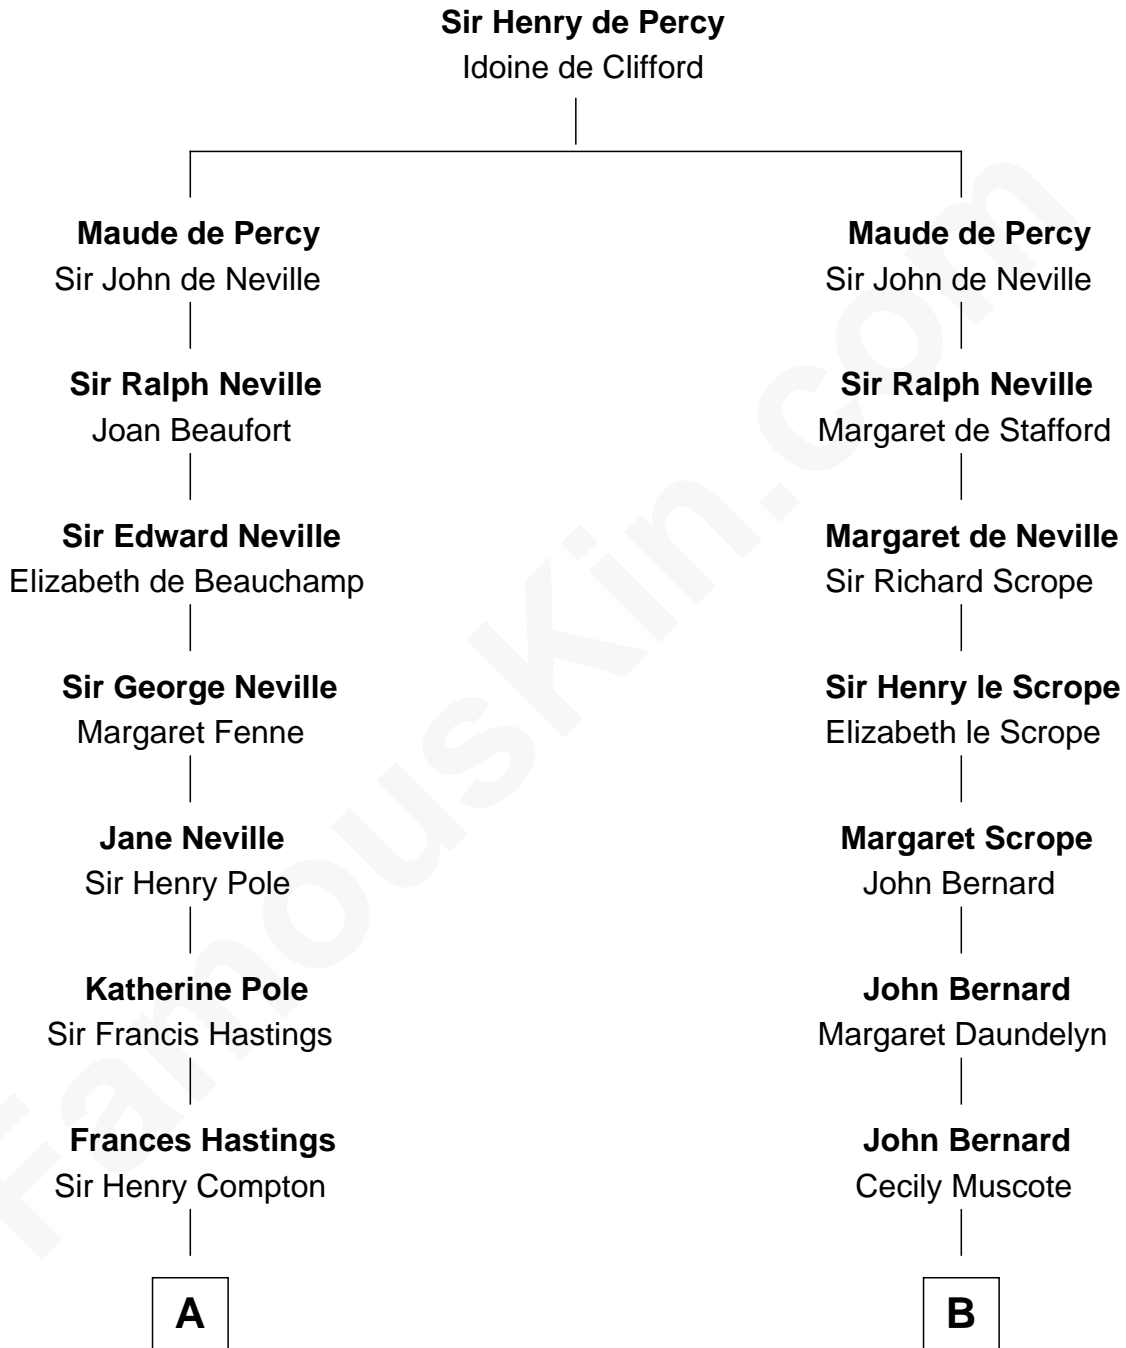

FamousKin.com
Relationship Chart of
Princess Diana
Princess of Wales

13th cousin 5 times removed of

Richard Henry Lee
Signer of the Declaration of Independence

C

Edward John Spencer
Frances Ruth Burke Roche

Princess Diana
Princess of Wales

FamousKin.com