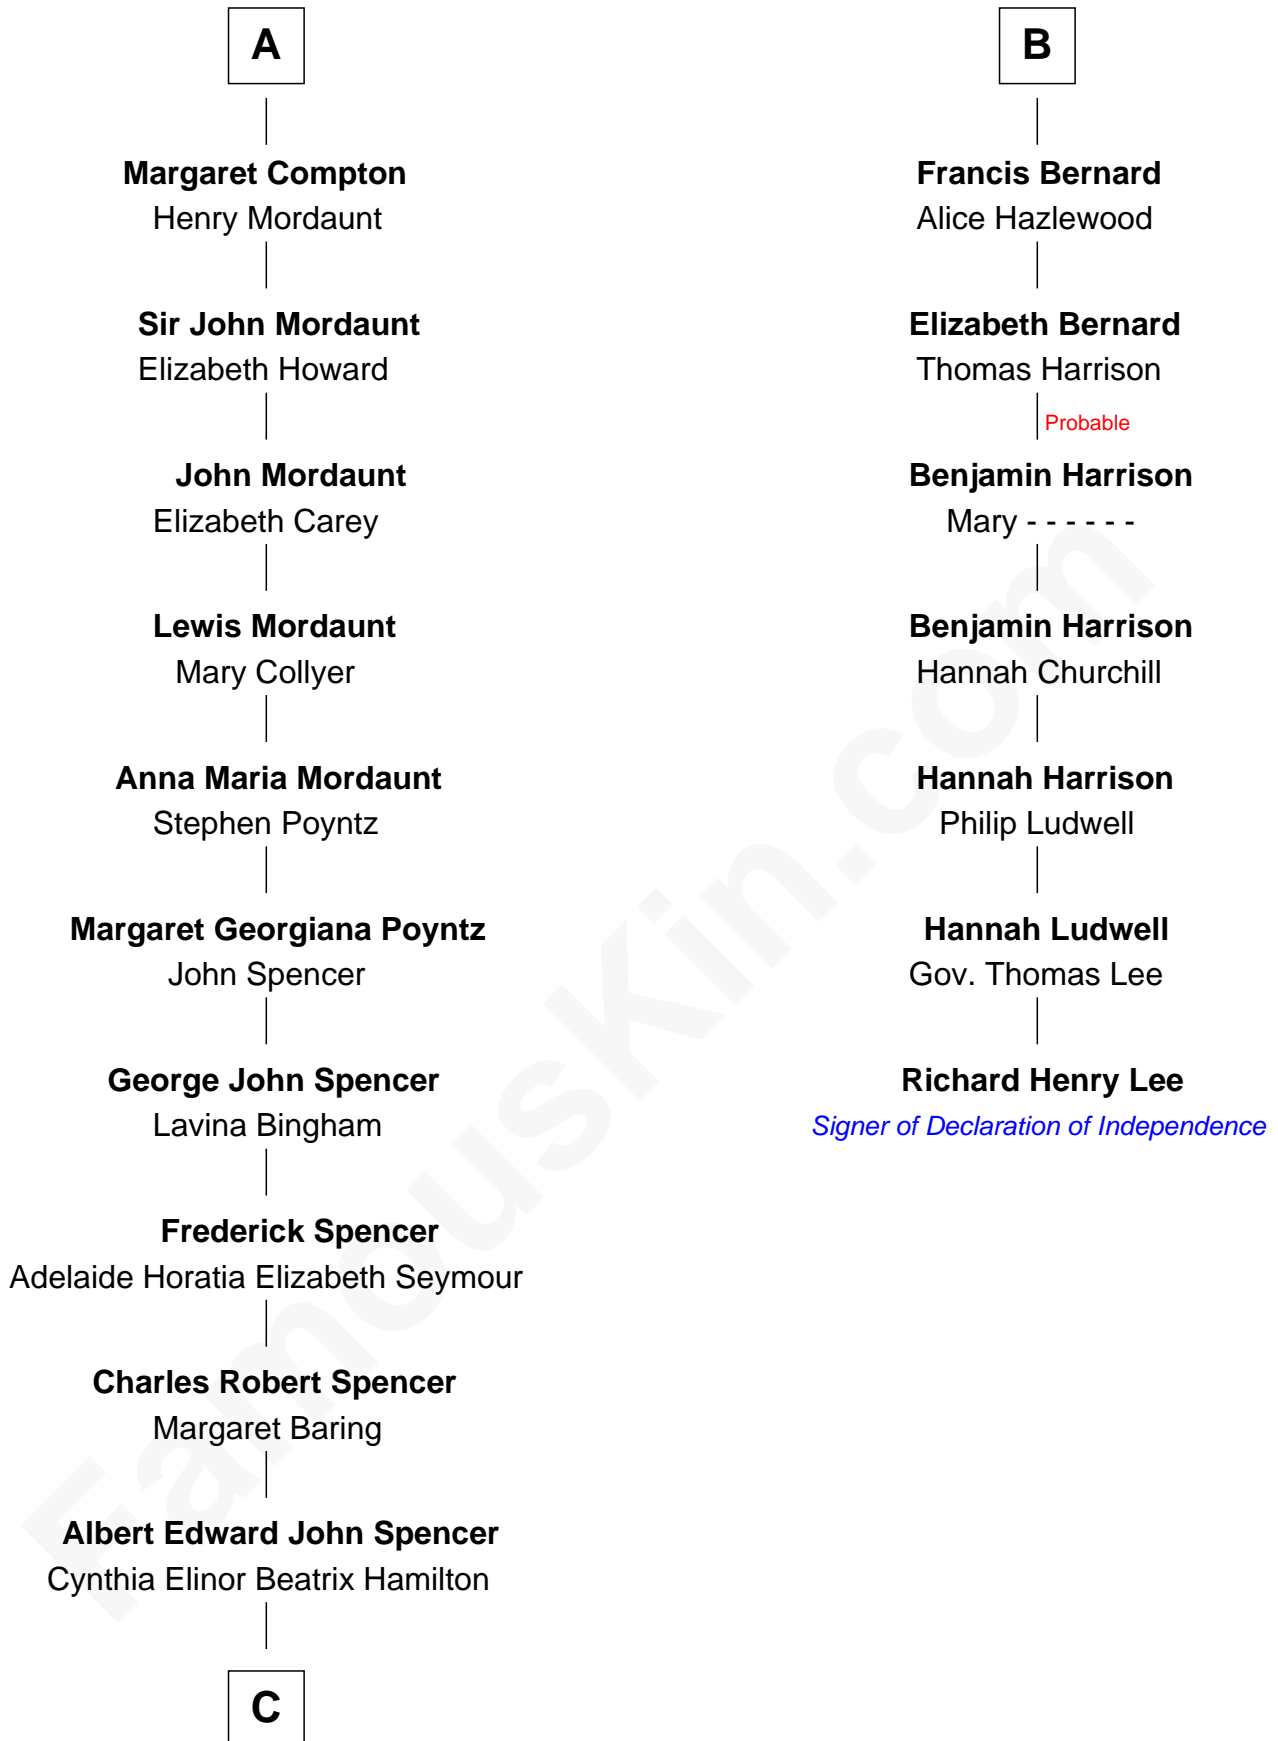

FamousKin.com
Relationship Chart of
Princess Diana
Princess of Wales

13th cousin 5 times removed of

Richard Henry Lee
Signer of the Declaration of Independence

C

Edward John Spencer
Frances Ruth Burke Roche

Princess Diana
Princess of Wales

FamousKin.com