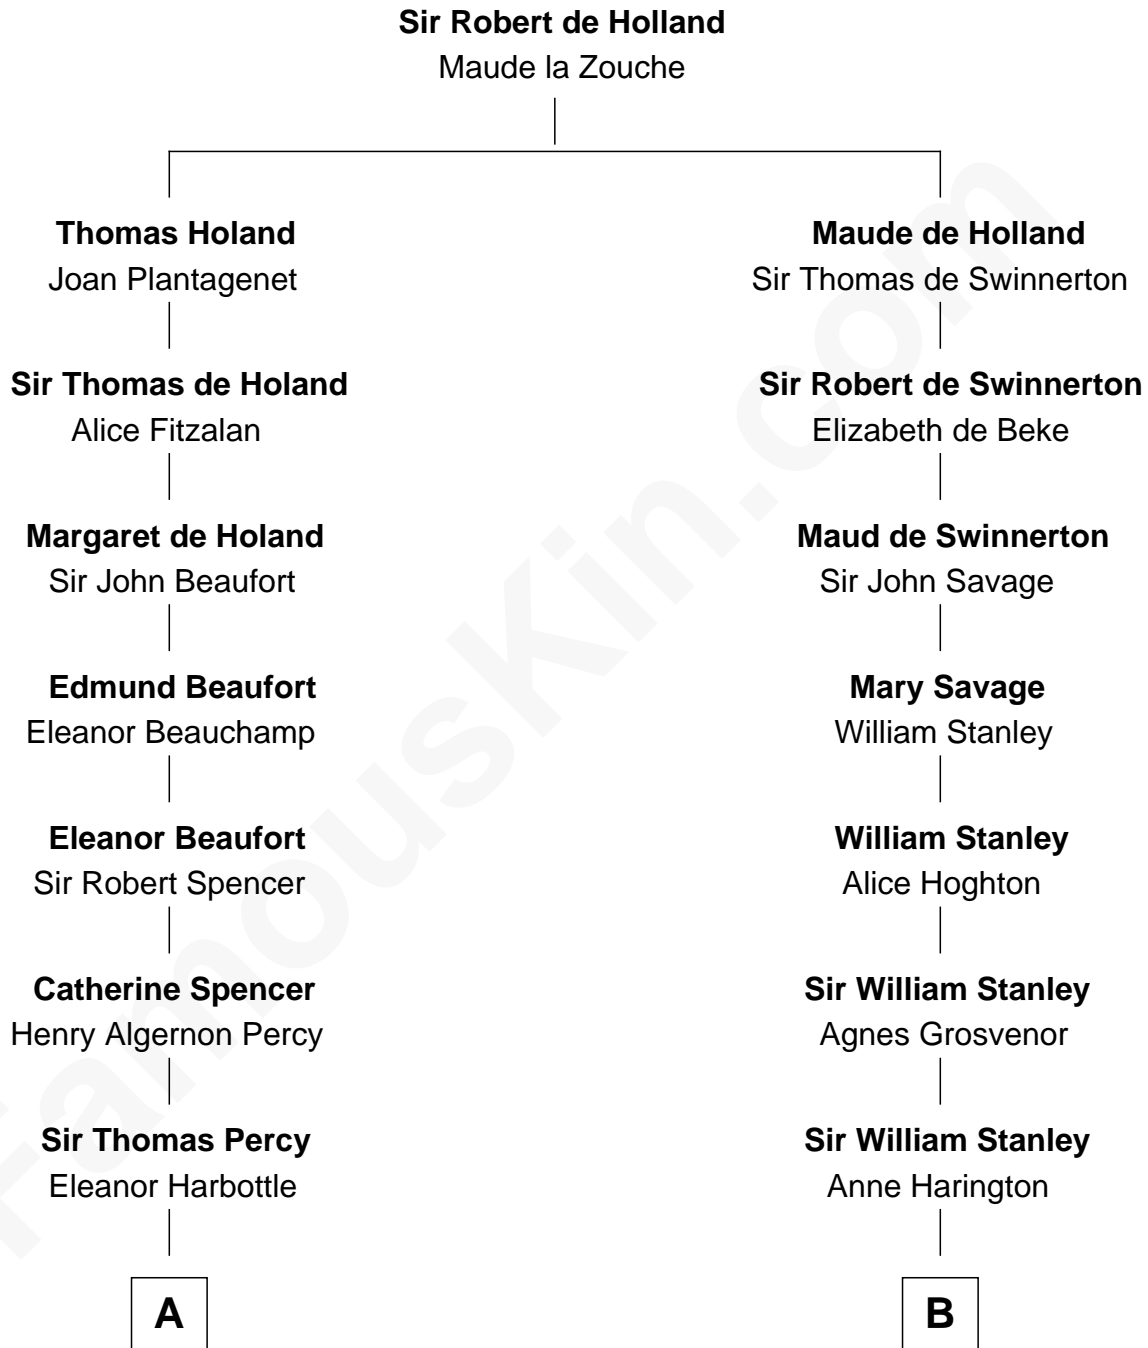

FamousKin.com

Relationship Chart of

Princess Diana

Princess of Wales

13th cousin 7 times removed of

Richard Henry Lee
Signer of the Declaration of Independence

A

Henry Percy
Katherine Neville

Henry Percy
Dorothy Devereux

Dorothy Percy
Robert Sydney

Dorothy Sydney
Henry Spencer

Sir Robert Spencer
Ann Digby

Sir Charles Spencer
Anne Churchill

John Spencer
Georgiana Carolina Carteret

John Spencer
Margaret Georgiana Poyntz