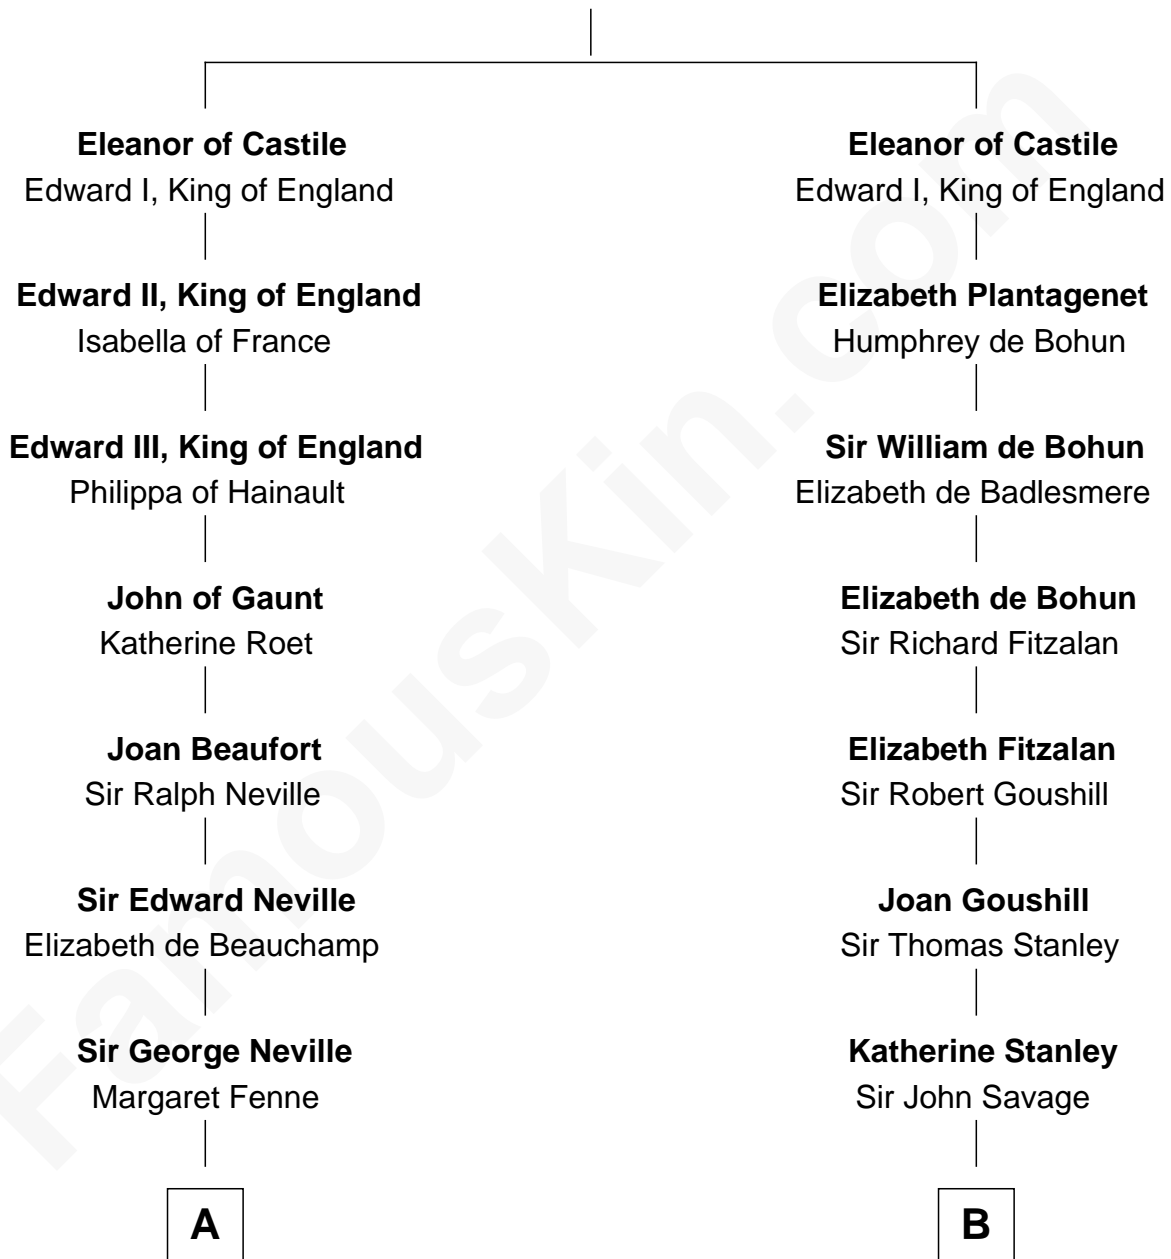

# FamousKin.com Relationship Chart of

**Princess Diana**

*Princess of Wales*

15th cousin 6 times removed of

**Richard Henry Lee**

*Signer of the Declaration of Independence*

**Ferdinand III, King of Castile**

Joanna of Ponthieu

**C**

—  
**Frederick Spencer**

Adelaide Horatia Elizabeth Seymour

—  
**Charles Robert Spencer**

Margaret Baring

—  
**Albert Edward John Spencer**

Cynthia Elinor Beatrix Hamilton

—  
**Edward John Spencer**

Frances Ruth Burke Roche

—  
**Princess Diana**

*Princess of Wales*

FamousKin.com