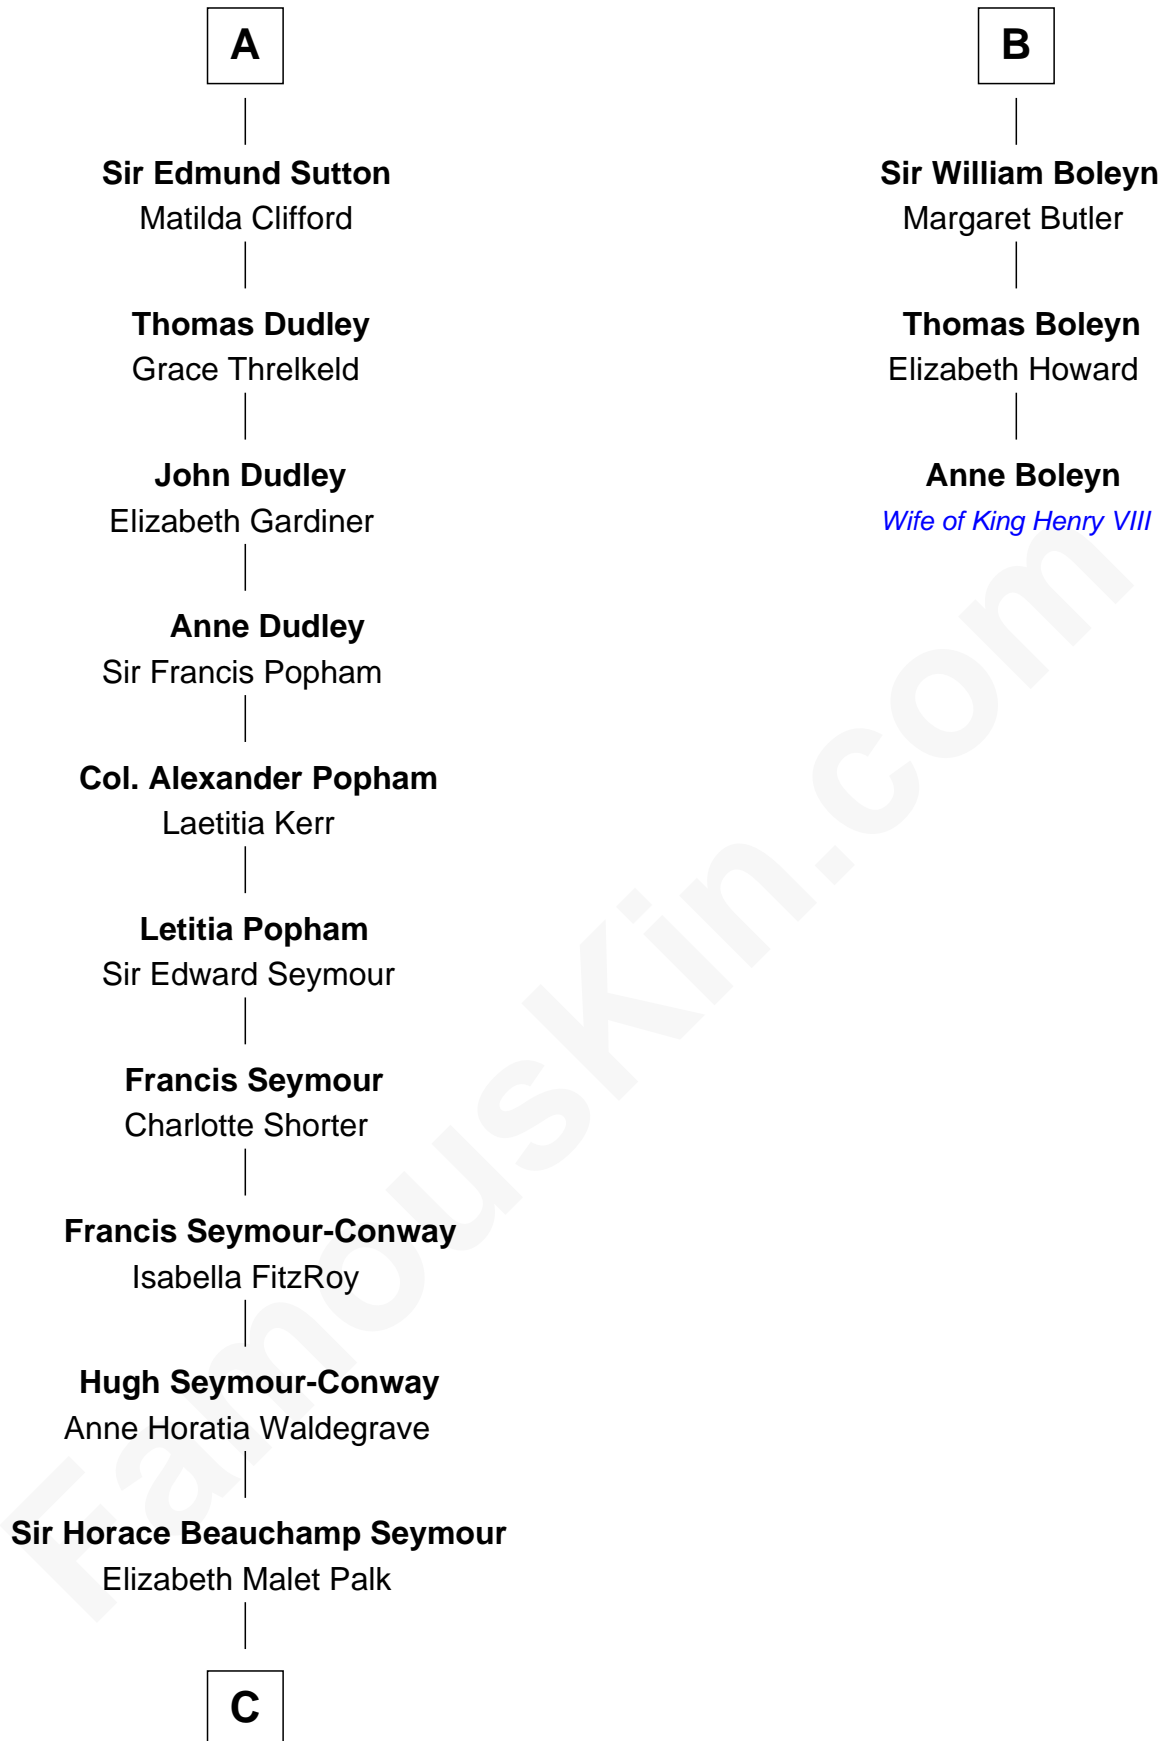

FamousKin.com

Relationship Chart of

Princess Diana

Princess of Wales

9th cousin 12 times removed of

Anne Boleyn
2nd Wife of King Henry VIII

C

Adelaide Horatia Elizabeth Seymour

Frederick Spencer

Charles Robert Spencer

Margaret Baring

Albert Edward John Spencer

Cynthia Elinor Beatrix Hamilton

Edward John Spencer

Frances Ruth Burke Roche

Princess Diana