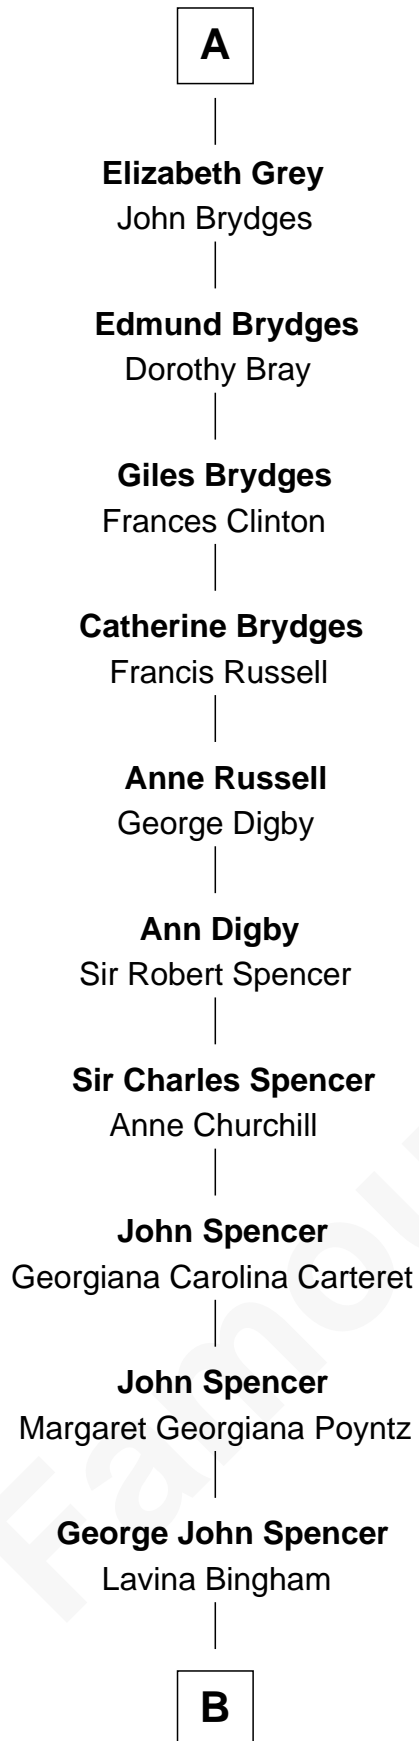

FamousKin.com Relationship Chart of

Princess Diana

Princess of Wales

7th cousin 14 times removed of

Anne Boleyn

2nd Wife of King Henry VIII

Sir John de Hastings

Isabel de Valence

Sir Roger de Grey

Sir Reynold de Grey

Eleanor le Strange

Ida Grey

John Cokayne

Elizabeth Cokayne

Sir Laurence Cheney

Elizabeth Cheney

Sir Frederick Tilney

Elizabeth Tilney

Sir Thomas Howard

Elizabeth Howard

Thomas Boleyn

Anne Boleyn

Wife of King Henry VIII

B

—
Frederick Spencer

Adelaide Horatia Elizabeth Seymour

—
Charles Robert Spencer

Margaret Baring

—
Albert Edward John Spencer

Cynthia Elinor Beatrix Hamilton

—
Edward John Spencer

Frances Ruth Burke Roche