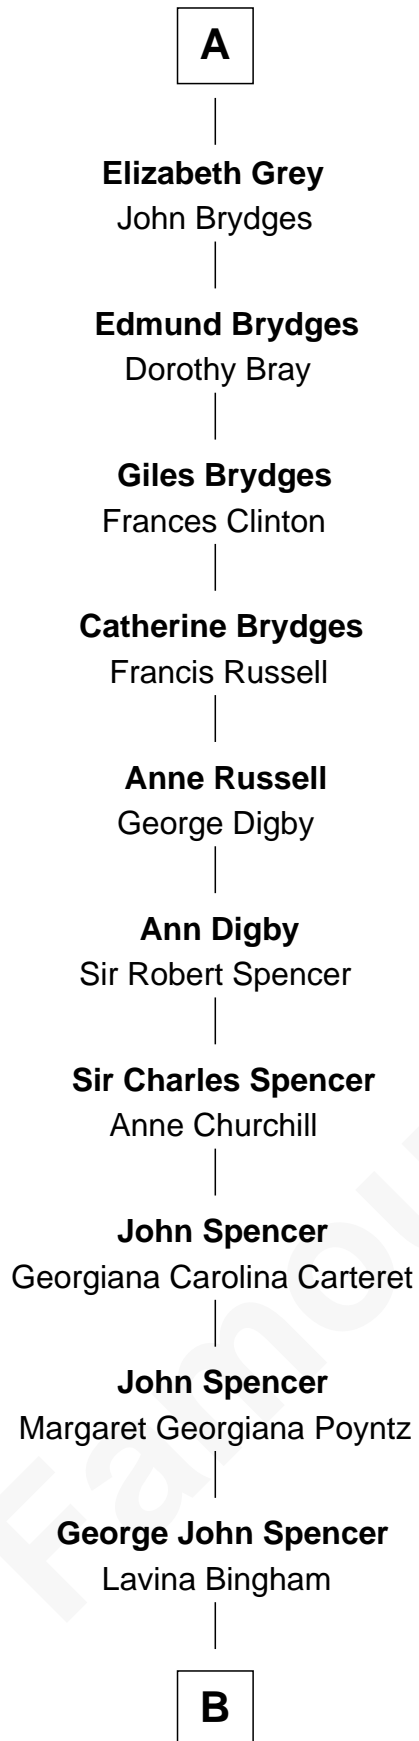

# FamousKin.com Relationship Chart of

**Princess Diana**

*Princess of Wales*

7th cousin 14 times removed of

**Anne Boleyn**

*2nd Wife of King Henry VIII*

**Sir William de Boteler**

Ela Herdeburgh

**B**

—  
**Frederick Spencer**

Adelaide Horatia Elizabeth Seymour

—  
**Charles Robert Spencer**

Margaret Baring

—  
**Albert Edward John Spencer**

Cynthia Elinor Beatrix Hamilton

—  
**Edward John Spencer**

Frances Ruth Burke Roche

—  
**Princess Diana**

*Princess of Wales*

FamousKin.com