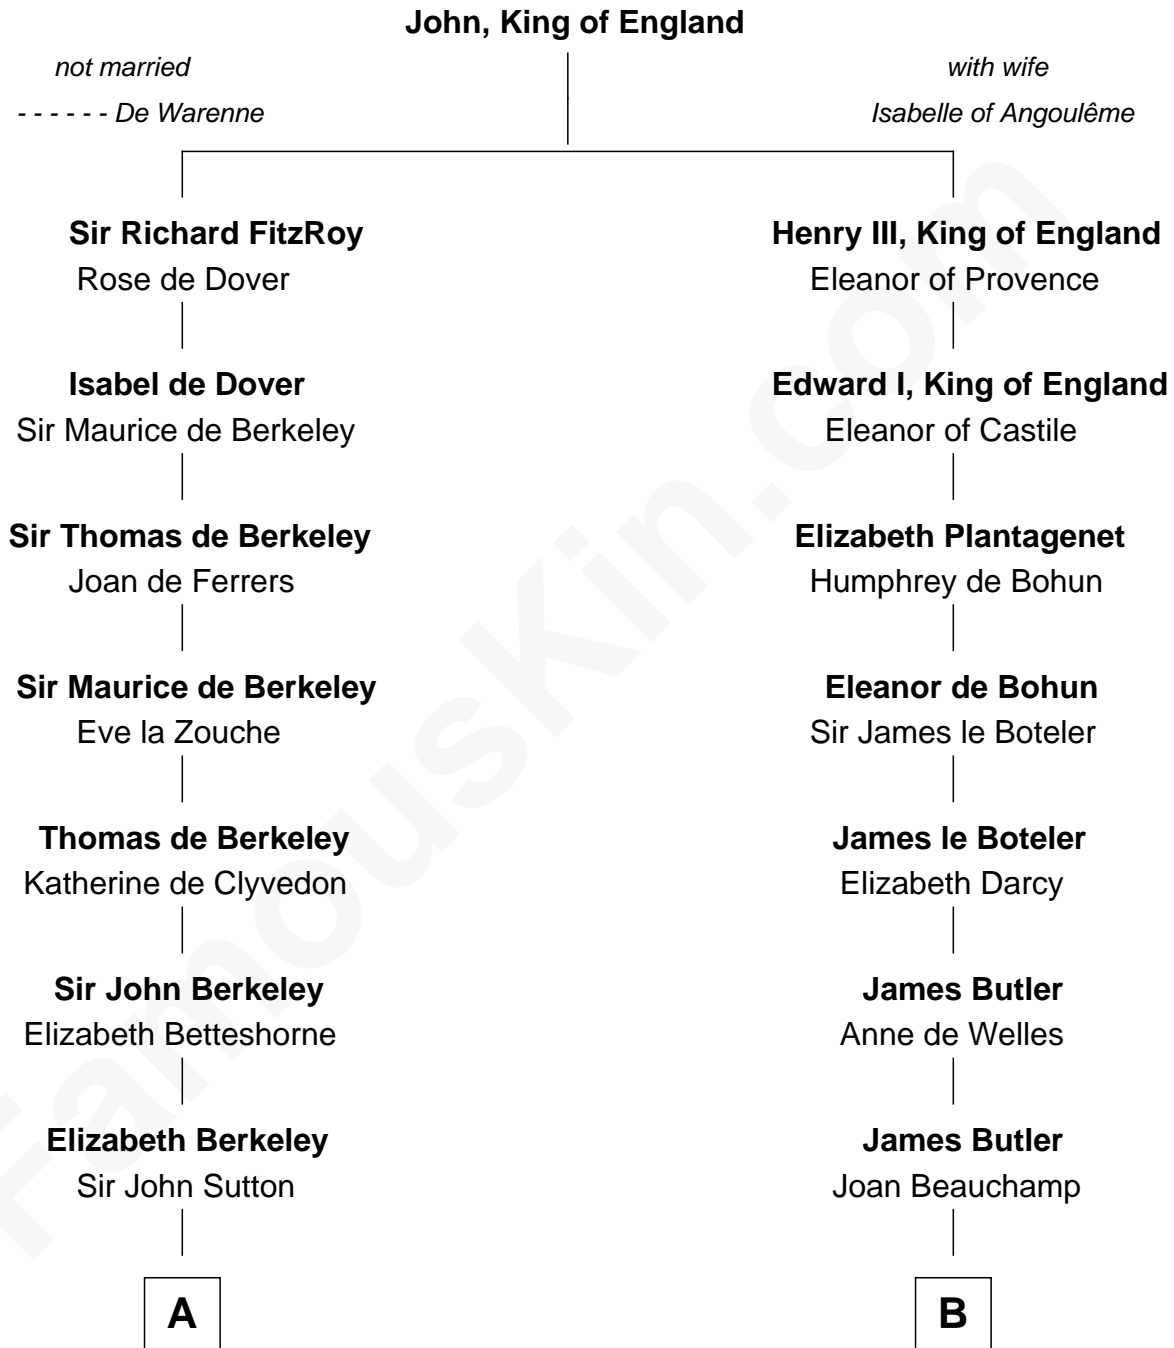

## Relationship Chart of

### Princess Diana

Princess of Wales

10th cousin 11 times removed of

**Anne Boleyn**  
2nd Wife of King Henry VIII

**C**

**Adelaide Horatia Elizabeth Seymour**

Frederick Spencer

**Charles Robert Spencer**