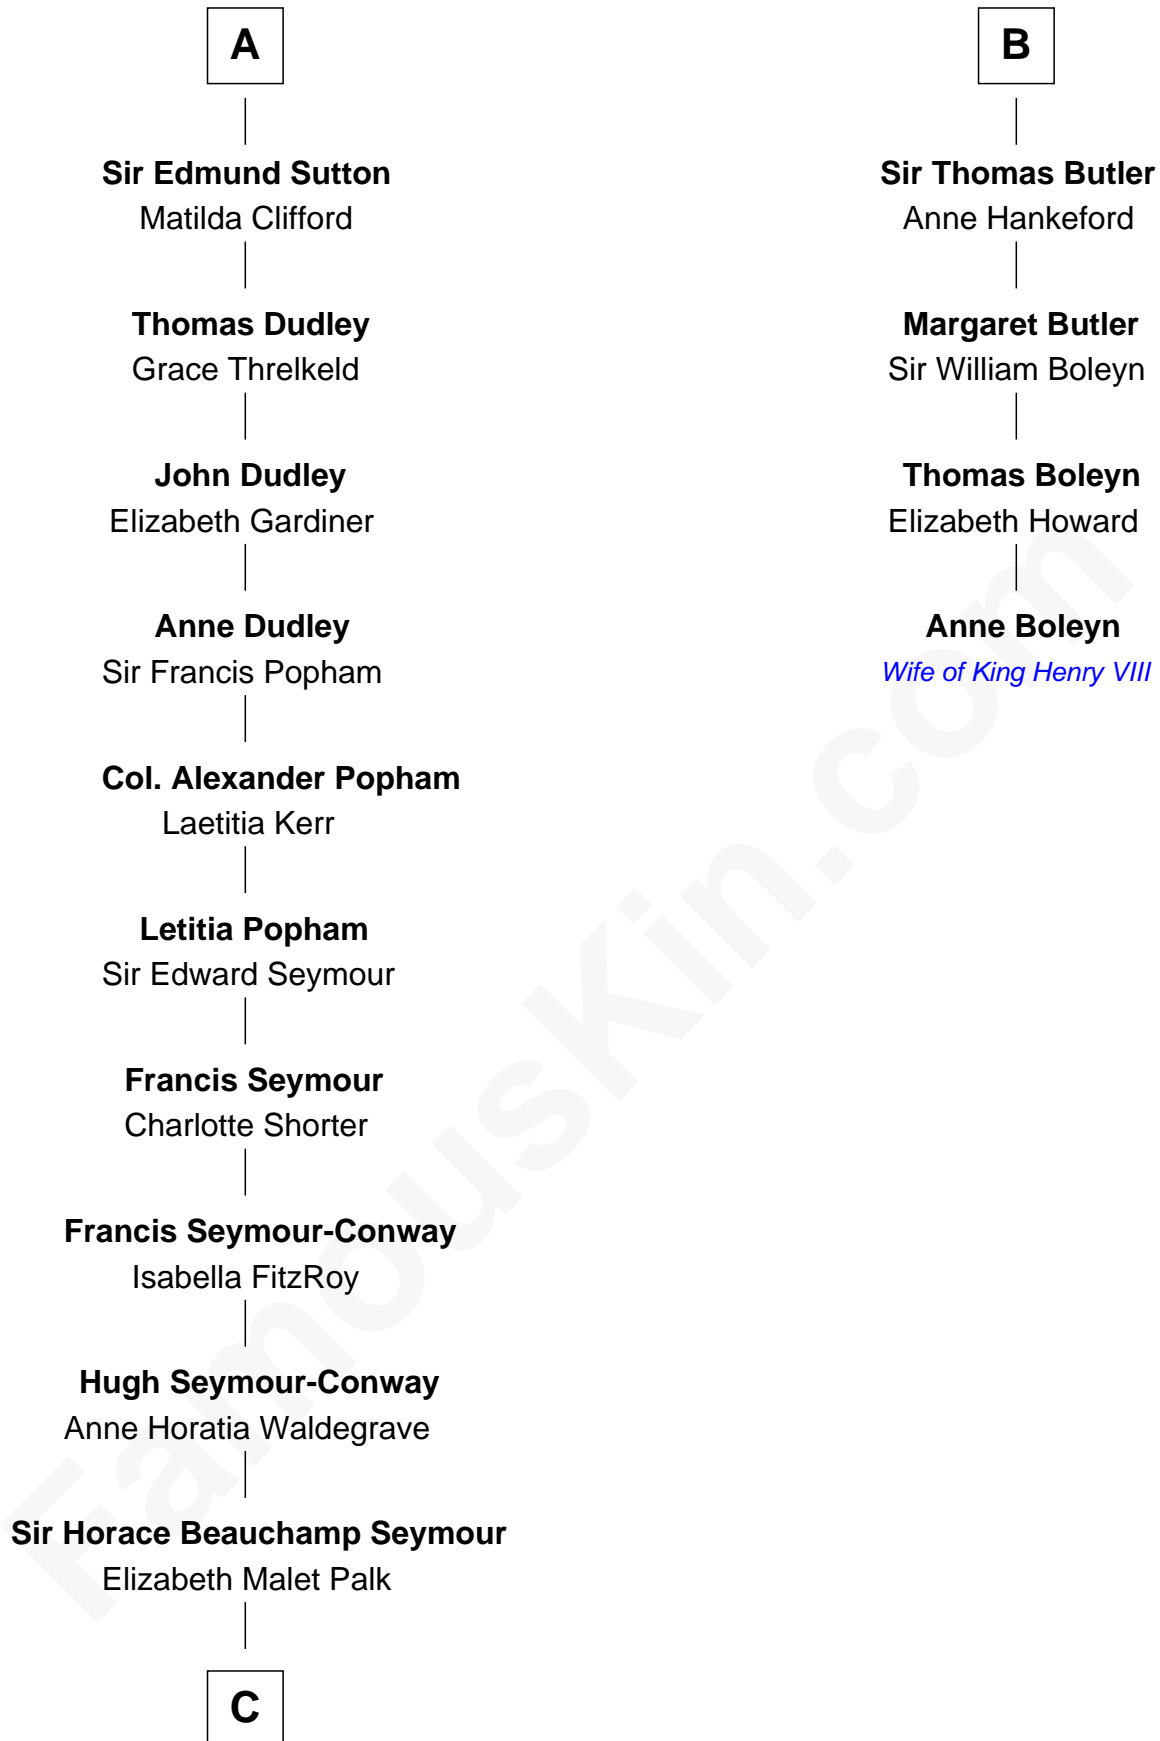

## Relationship Chart of

### Princess Diana

Princess of Wales

10th cousin 11 times removed of

**Anne Boleyn**  
2nd Wife of King Henry VIII

**C**

**Adelaide Horatia Elizabeth Seymour**

Frederick Spencer

**Charles Robert Spencer**

Margaret Baring

**Albert Edward John Spencer**

Cynthia Elinor Beatrix Hamilton

**Edward John Spencer**

Frances Ruth Burke Roche

**Princess Diana**

*Princess of Wales*

FamousKin.com