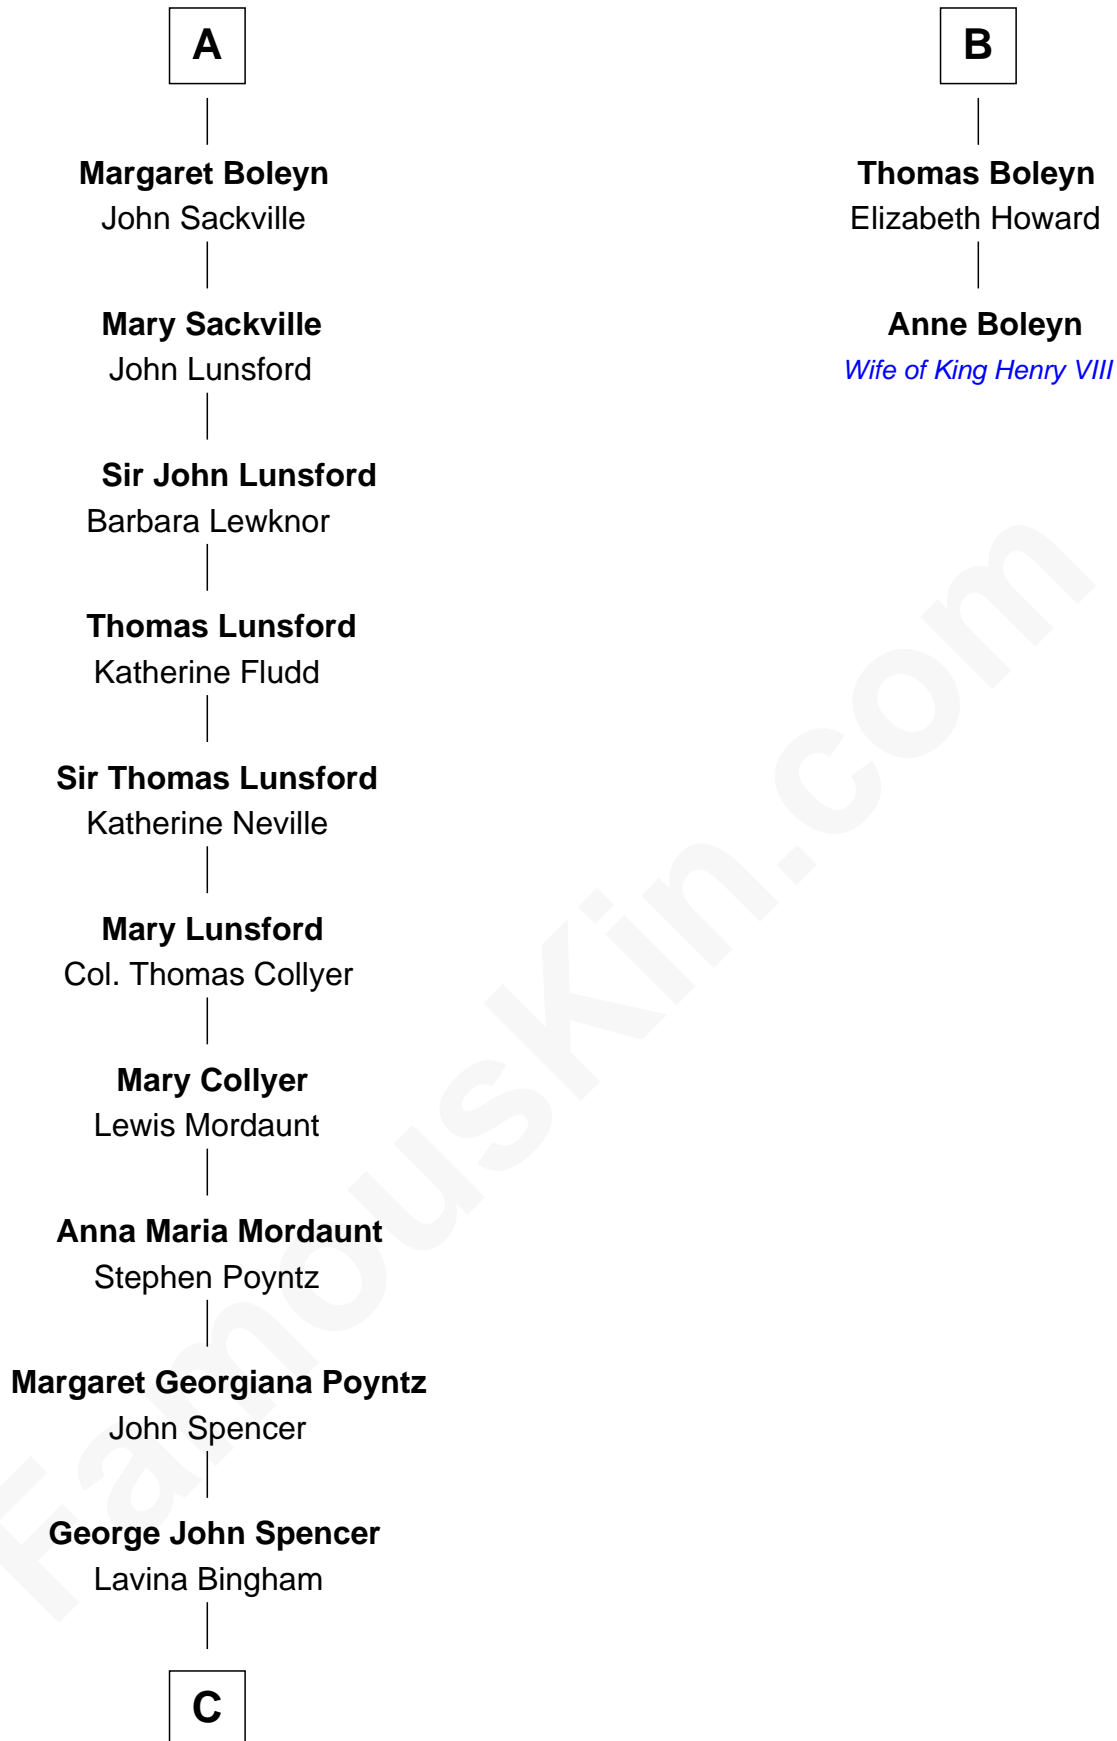

FamousKin.com

Relationship Chart of

Princess Diana

Princess of Wales

8th cousin 13 times removed of

Anne Boleyn
2nd Wife of King Henry VIII

C

—
Frederick Spencer

Adelaide Horatia Elizabeth Seymour

—
Charles Robert Spencer

Margaret Baring

—
Albert Edward John Spencer

Cynthia Elinor Beatrix Hamilton

—
Edward John Spencer

Frances Ruth Burke Roche

—
Princess Diana