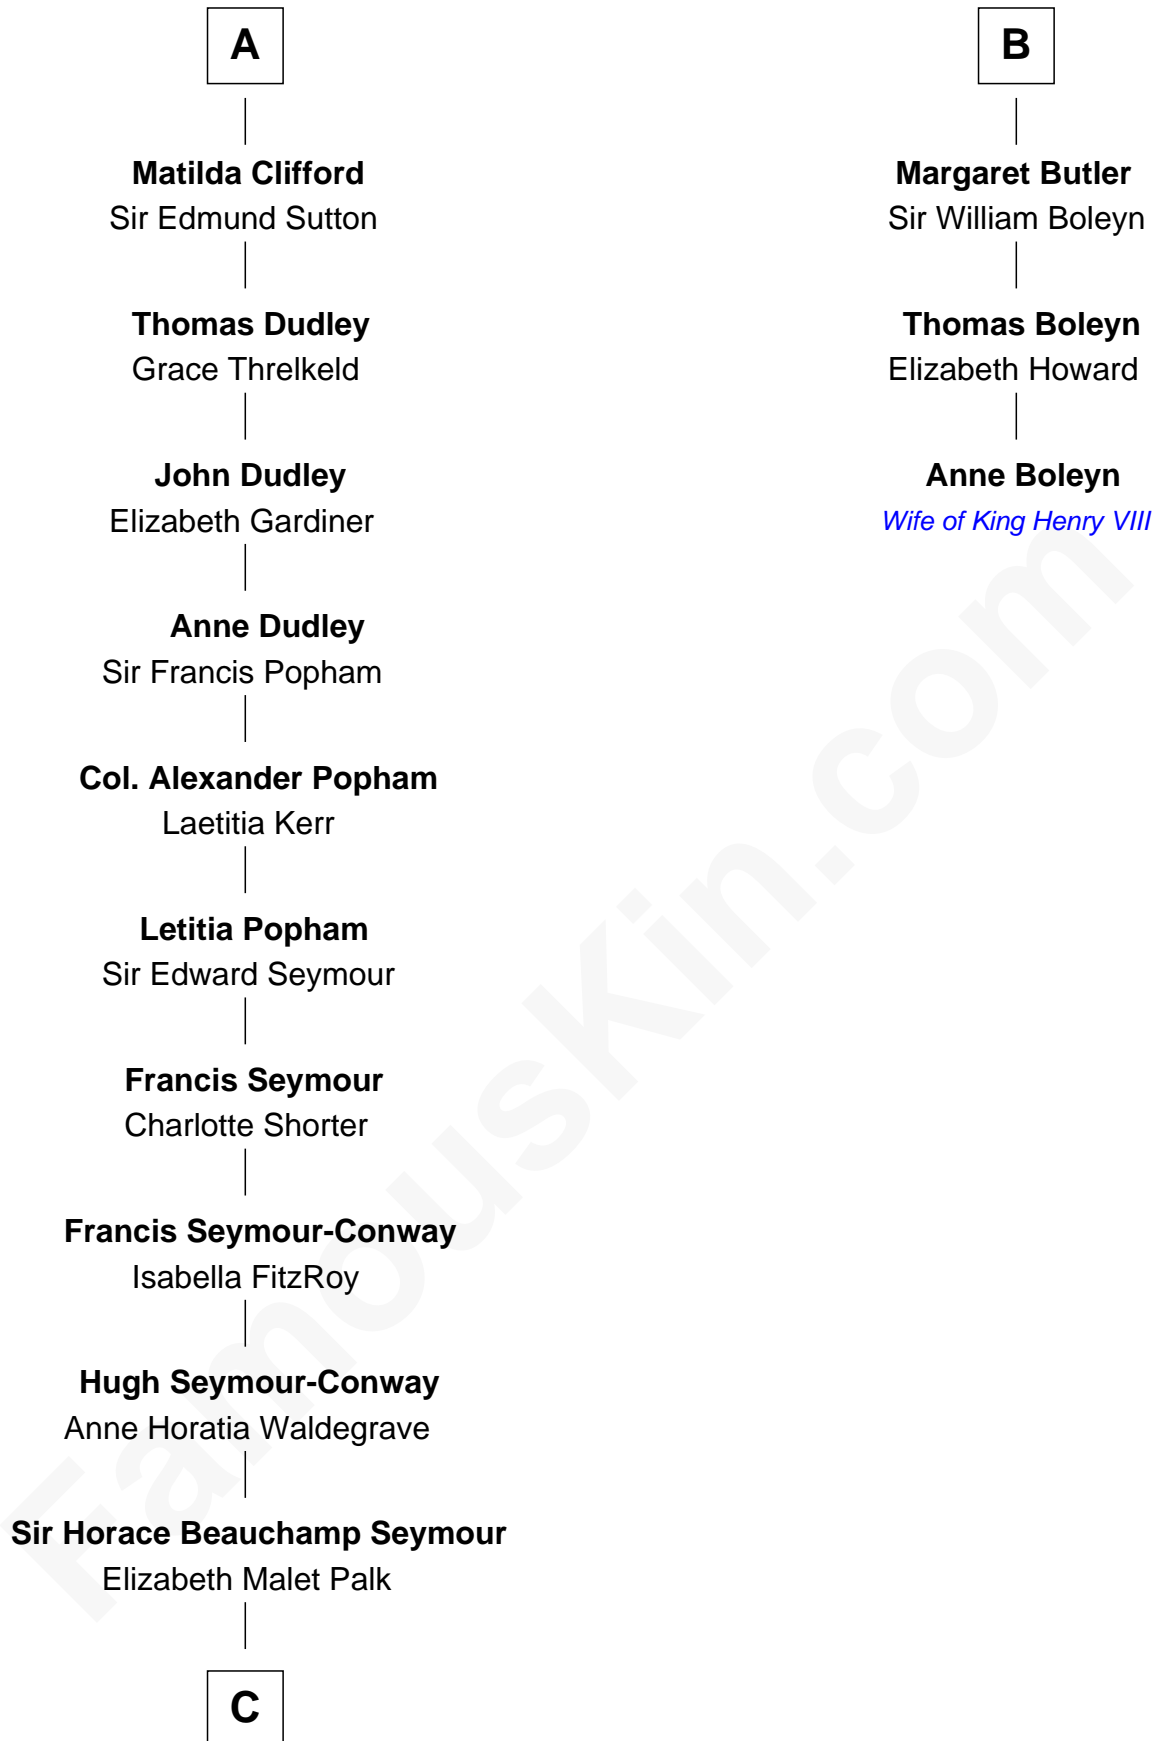

## Relationship Chart of

### Princess Diana

*Princess of Wales*

9th cousin 12 times removed of

**Anne Boleyn**  
*2nd Wife of King Henry VIII*

**C**

**Adelaide Horatia Elizabeth Seymour**

Frederick Spencer

**Charles Robert Spencer**

Margaret Baring

**Albert Edward John Spencer**

Cynthia Elinor Beatrix Hamilton

**Edward John Spencer**

Frances Ruth Burke Roche

**Princess Diana**

*Princess of Wales*

FamousKin.com