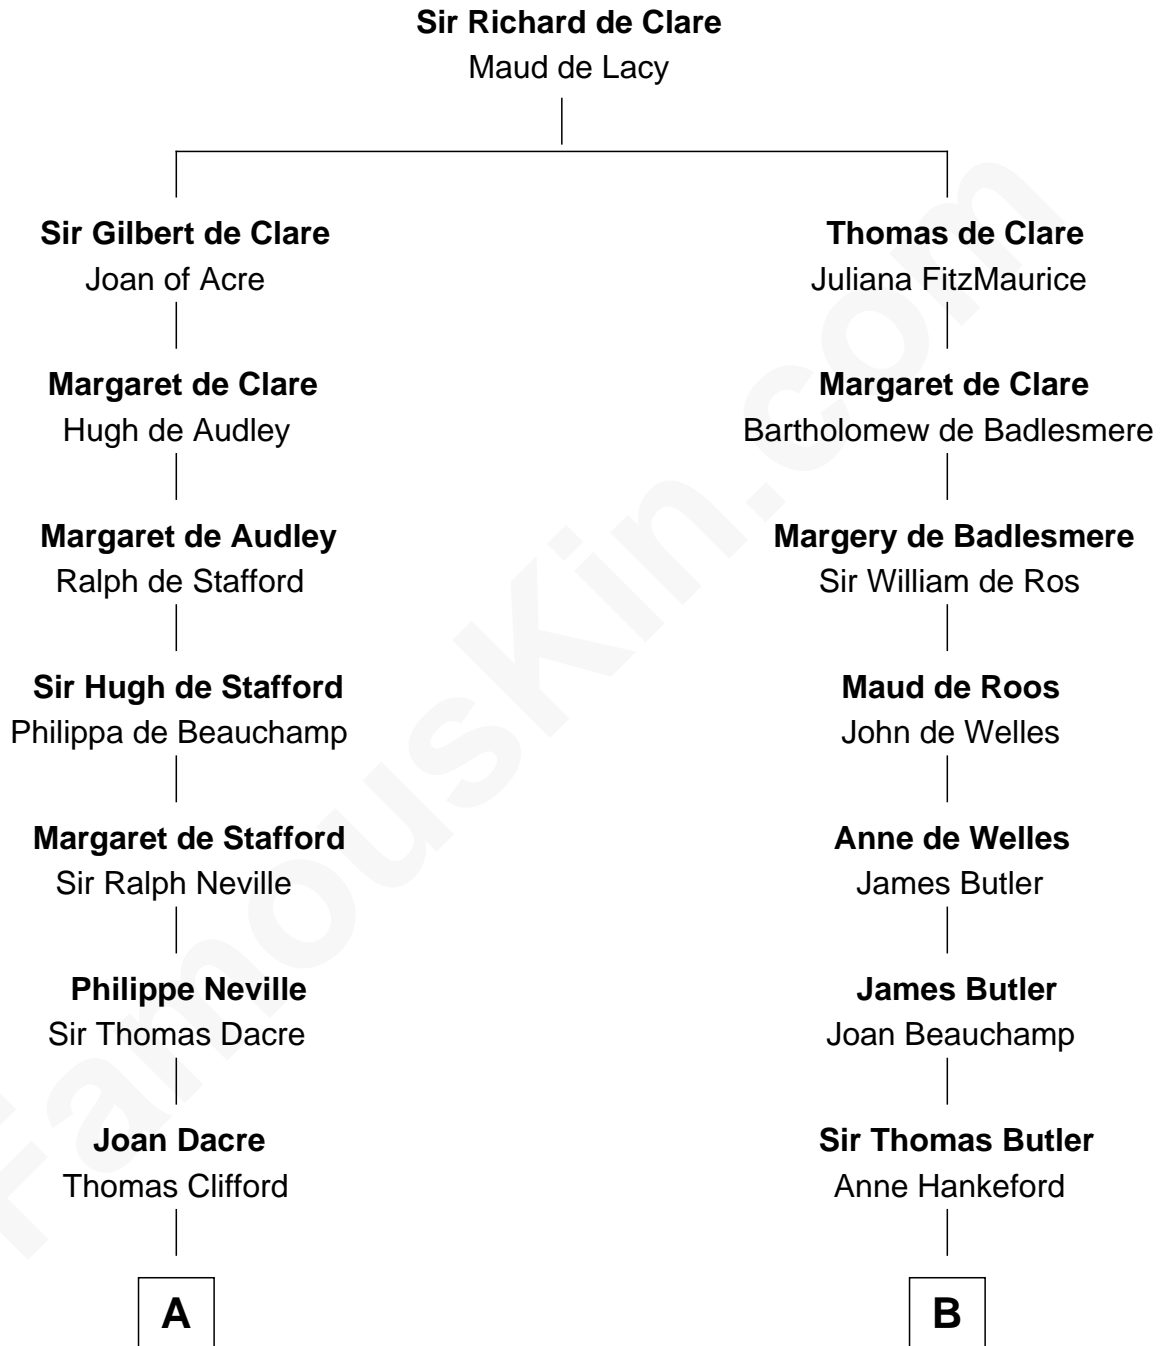

# FamousKin.com

## Relationship Chart of

### Princess Diana

*Princess of Wales*

9th cousin 12 times removed of

**Anne Boleyn**  
*2nd Wife of King Henry VIII*

**C**

**Adelaide Horatia Elizabeth Seymour**

Frederick Spencer

**Charles Robert Spencer**

Margaret Baring

**Albert Edward John Spencer**

Cynthia Elinor Beatrix Hamilton

**Edward John Spencer**

Frances Ruth Burke Roche

**Princess Diana**

*Princess of Wales*

FamousKin.com