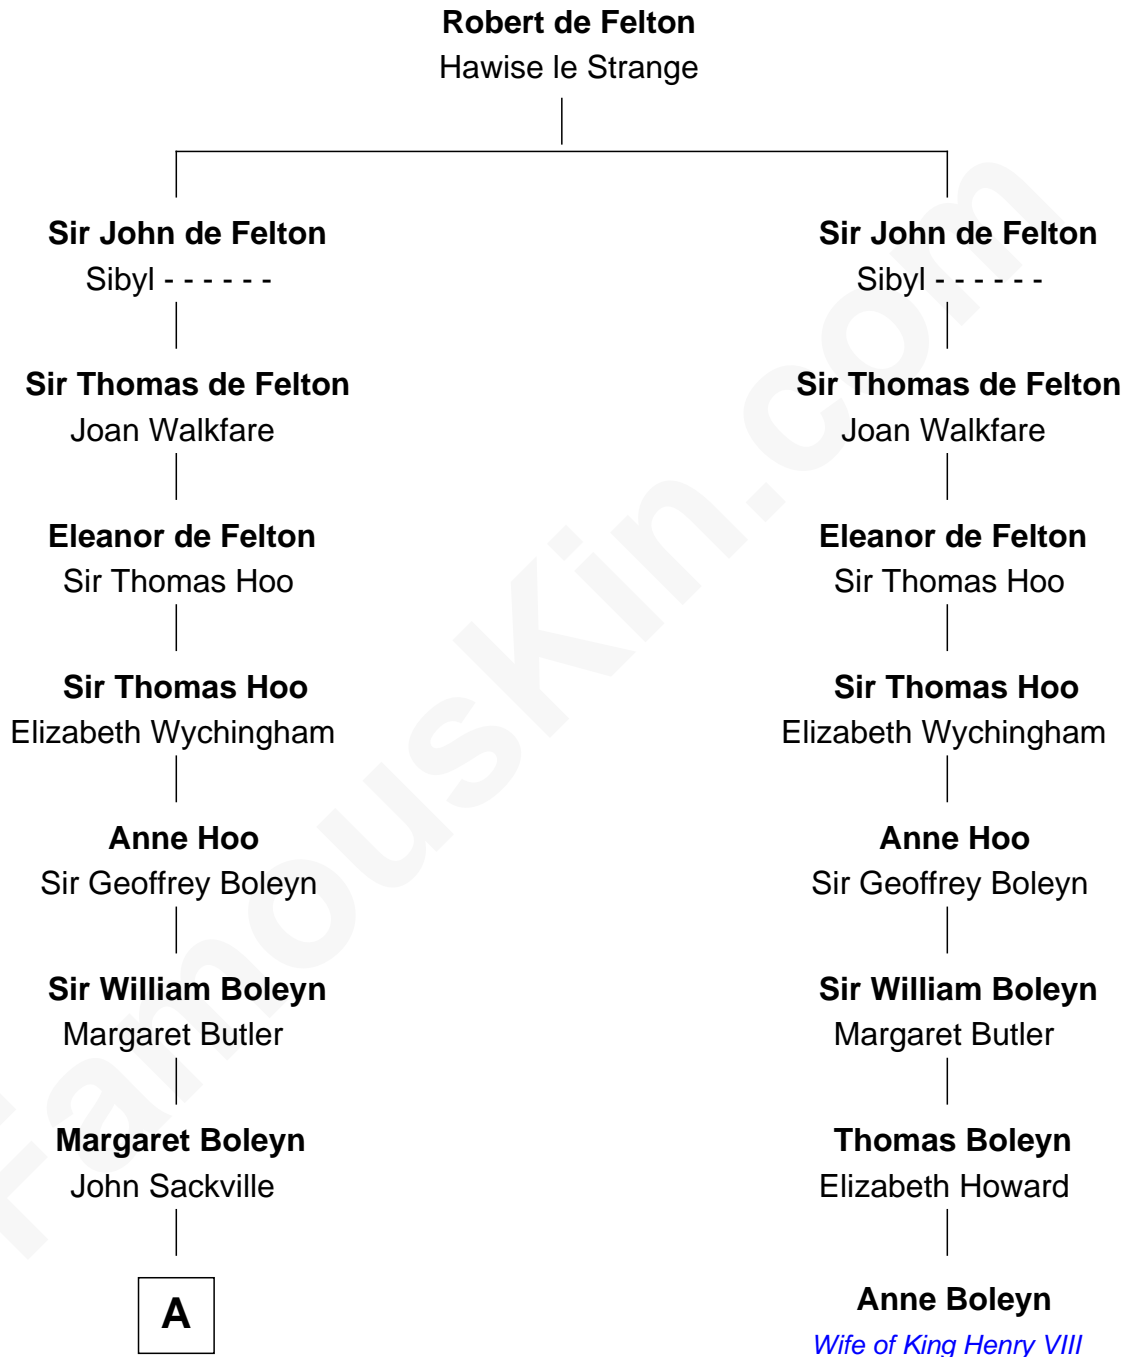

FamousKin.com

Relationship Chart of

Princess Diana

Princess of Wales

7th cousin 13 times removed of

Anne Boleyn
2nd Wife of King Henry VIII

A

Mary Sackville

John Lunsford

Sir John Lunsford

Barbara Lewknor

Thomas Lunsford

Katherine Fludd

Sir Thomas Lunsford

Katherine Neville

Mary Lunsford