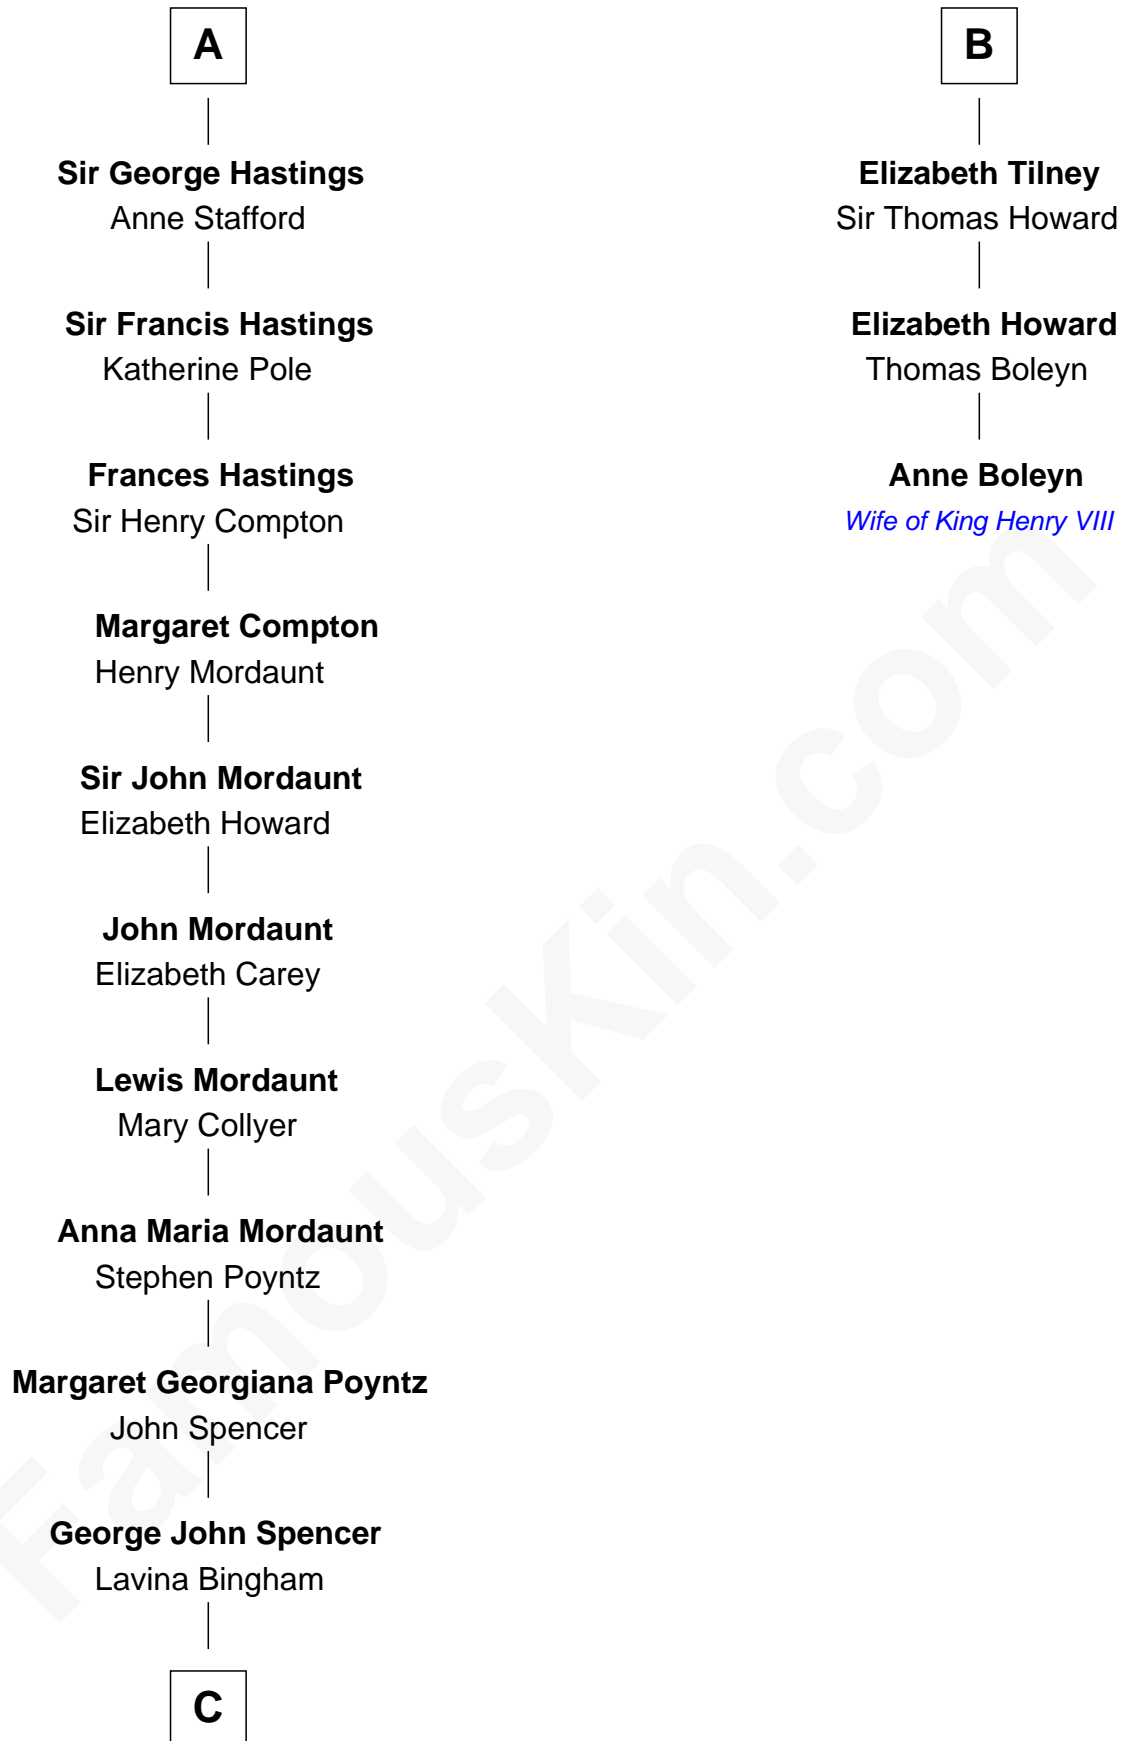

FamousKin.com
Relationship Chart of
Princess Diana
Princess of Wales

9th cousin 12 times removed of

Anne Boleyn
2nd Wife of King Henry VIII

C

—
Frederick Spencer

Adelaide Horatia Elizabeth Seymour

—
Charles Robert Spencer

Margaret Baring

—
Albert Edward John Spencer

Cynthia Elinor Beatrix Hamilton

—
Edward John Spencer

Frances Ruth Burke Roche

—
Princess Diana

Princess of Wales

FamousKin.com