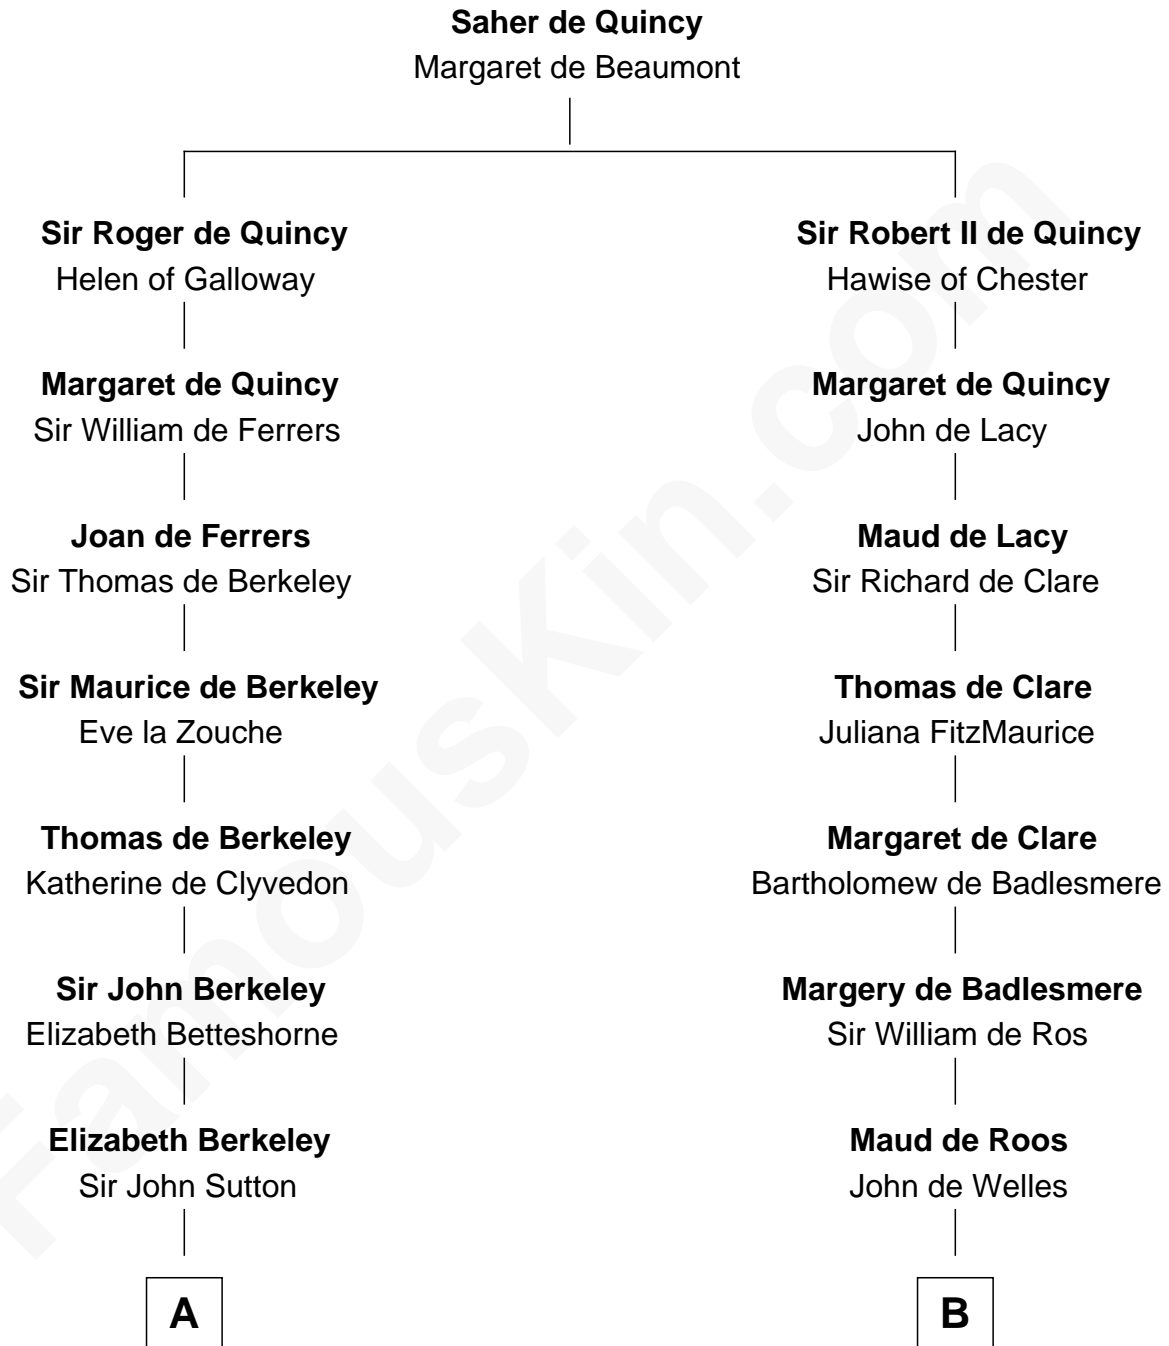

## Relationship Chart of

### Princess Diana

*Princess of Wales*

12th cousin 9 times removed of

**Anne Boleyn**  
*2nd Wife of King Henry VIII*

**C**

**Adelaide Horatia Elizabeth Seymour**

Frederick Spencer

**Charles Robert Spencer**