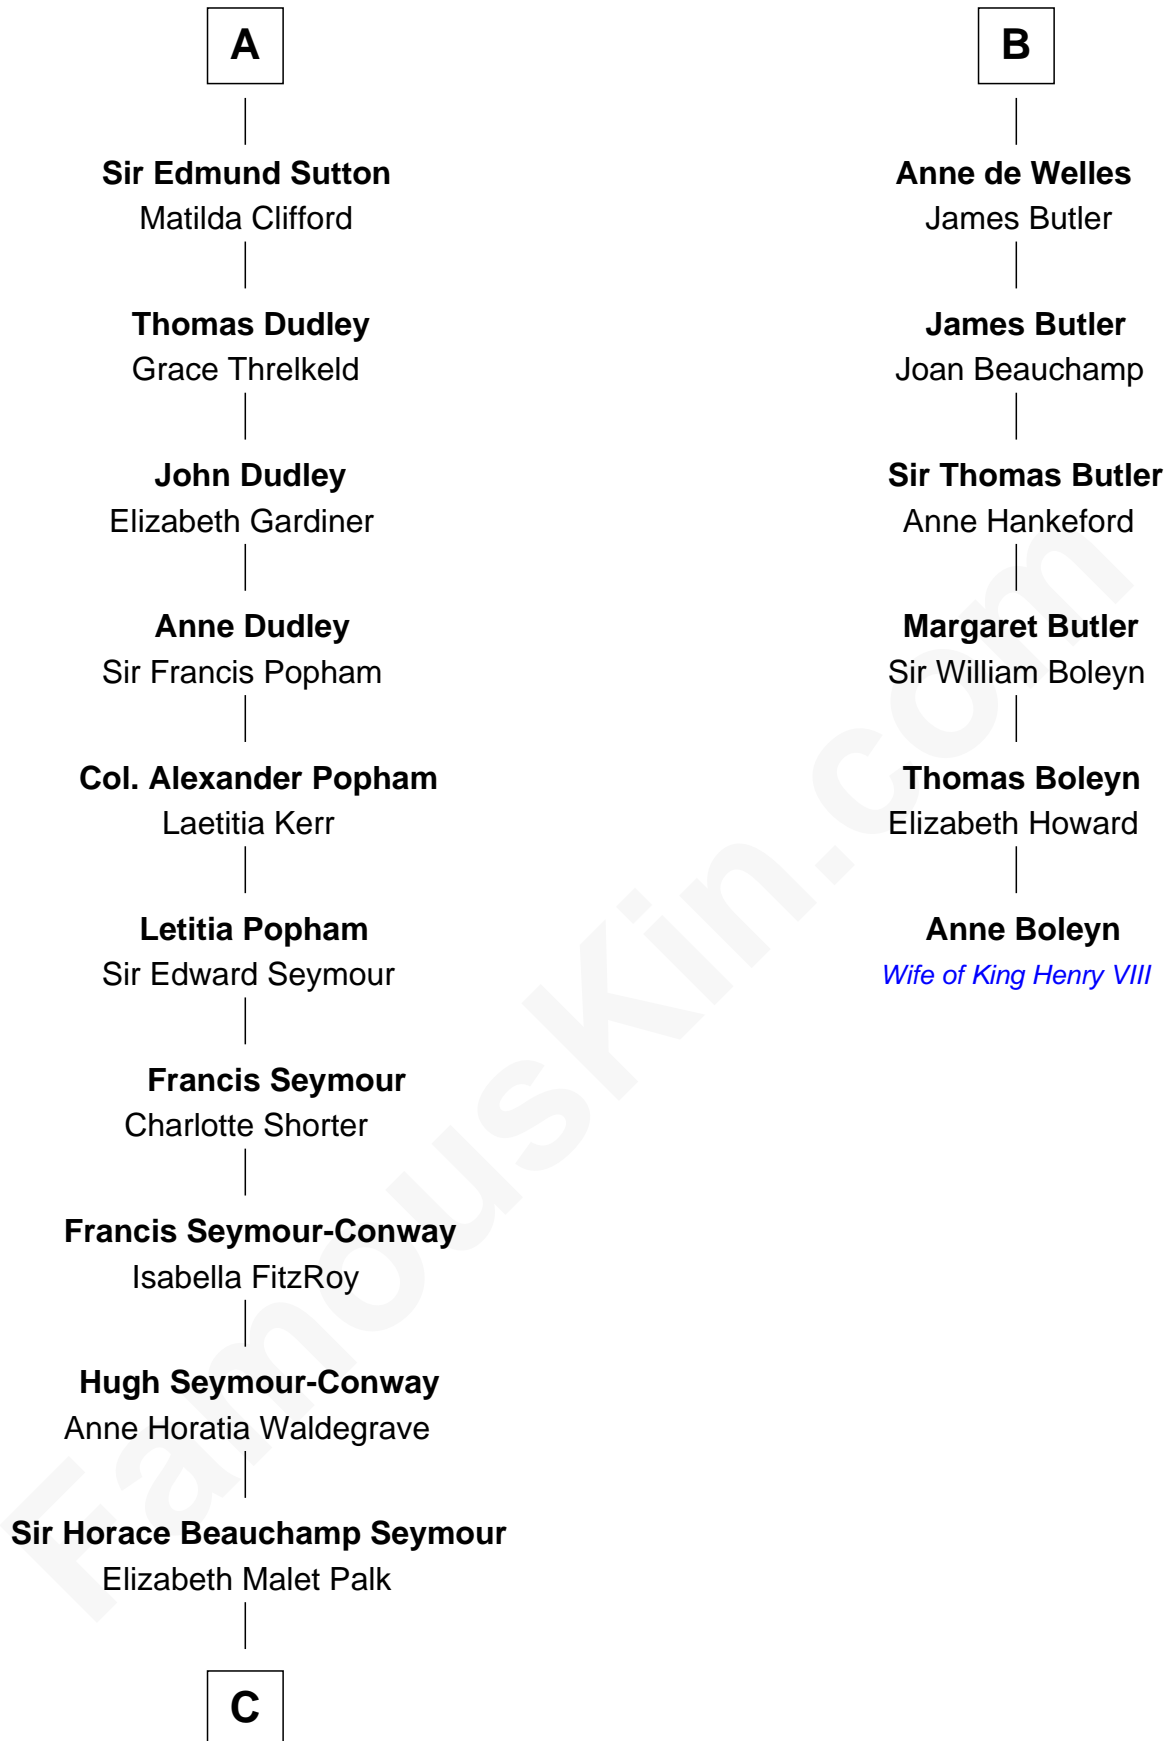

## Relationship Chart of

### Princess Diana

*Princess of Wales*

12th cousin 9 times removed of

**Anne Boleyn**  
*2nd Wife of King Henry VIII*

**C**

**Adelaide Horatia Elizabeth Seymour**

Frederick Spencer

**Charles Robert Spencer**

Margaret Baring

**Albert Edward John Spencer**

Cynthia Elinor Beatrix Hamilton

**Edward John Spencer**

Frances Ruth Burke Roche

**Princess Diana**

*Princess of Wales*

FamousKin.com