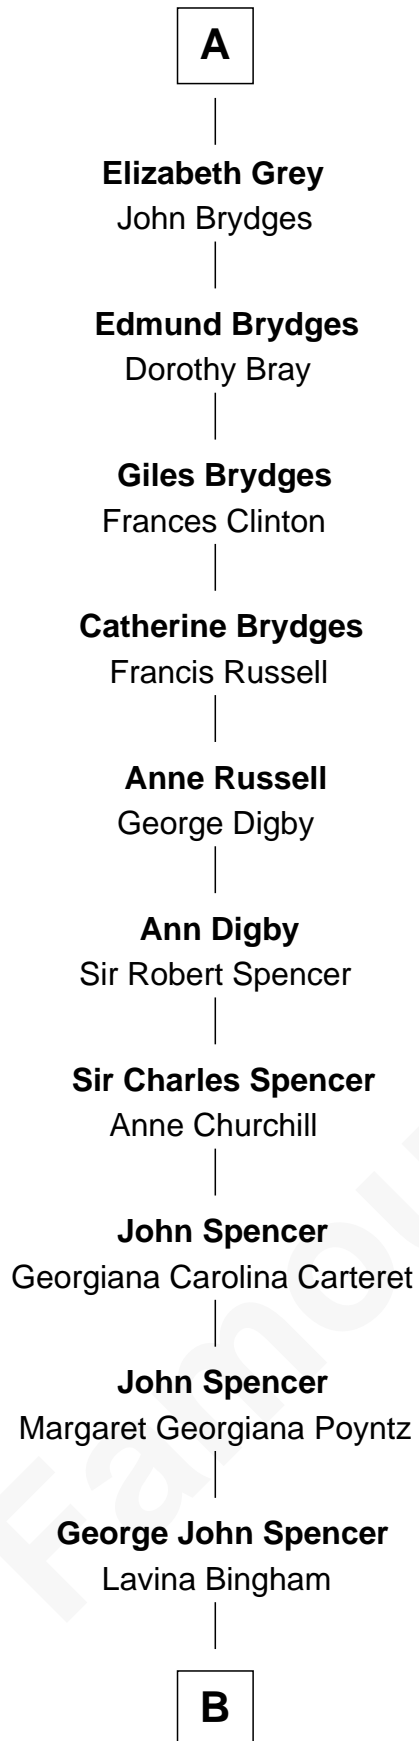

FamousKin.com Relationship Chart of

Princess Diana

Princess of Wales

7th cousin 14 times removed of

Anne Boleyn

2nd Wife of King Henry VIII

Sir John de Grey

Maud de Verdun

Sir Roger de Grey
Elizabeth de Hastings

Sir Reynold de Grey
Eleanor le Strange

Sir Reynold Grey
Margaret de Ros

Sir John Grey
Constance de Holand

Sir Edmund Grey
Katherine Percy

Anne Grey
Sir John Grey

Edmund Grey
Florence Hastings

A

Sir Roger de Grey
Elizabeth de Hastings

Sir Reynold de Grey
Eleanor le Strange

Ida Grey
John Cokayne

Elizabeth Cokayne
Sir Laurence Cheney

Elizabeth Cheney
Sir Frederick Tilney

Elizabeth Tilney
Sir Thomas Howard

Elizabeth Howard
Thomas Boleyn

Anne Boleyn
Wife of King Henry VIII

B

—
Frederick Spencer

Adelaide Horatia Elizabeth Seymour

—
Charles Robert Spencer

Margaret Baring

—
Albert Edward John Spencer