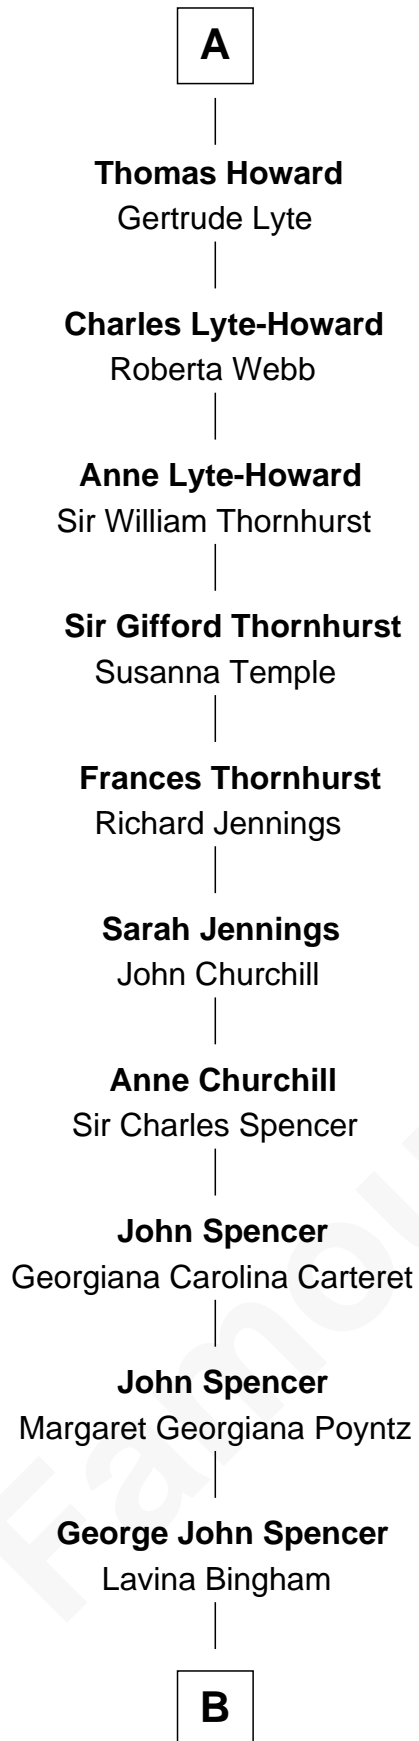

**FamousKin.com**  
**Relationship Chart of**  
**Princess Diana**  
*Princess of Wales*

7th cousin 14 times removed of

**Anne Boleyn**  
*2nd Wife of King Henry VIII*

**Sir Nicholas Engaine**  
 Anice de Fauconberge

**A**

**B**

—  
**Frederick Spencer**

Adelaide Horatia Elizabeth Seymour

—  
**Charles Robert Spencer**

Margaret Baring

—  
**Albert Edward John Spencer**

Cynthia Elinor Beatrix Hamilton

—  
**Edward John Spencer**

Frances Ruth Burke Roche

—  
**Princess Diana**

*Princess of Wales*

FamousKin.com