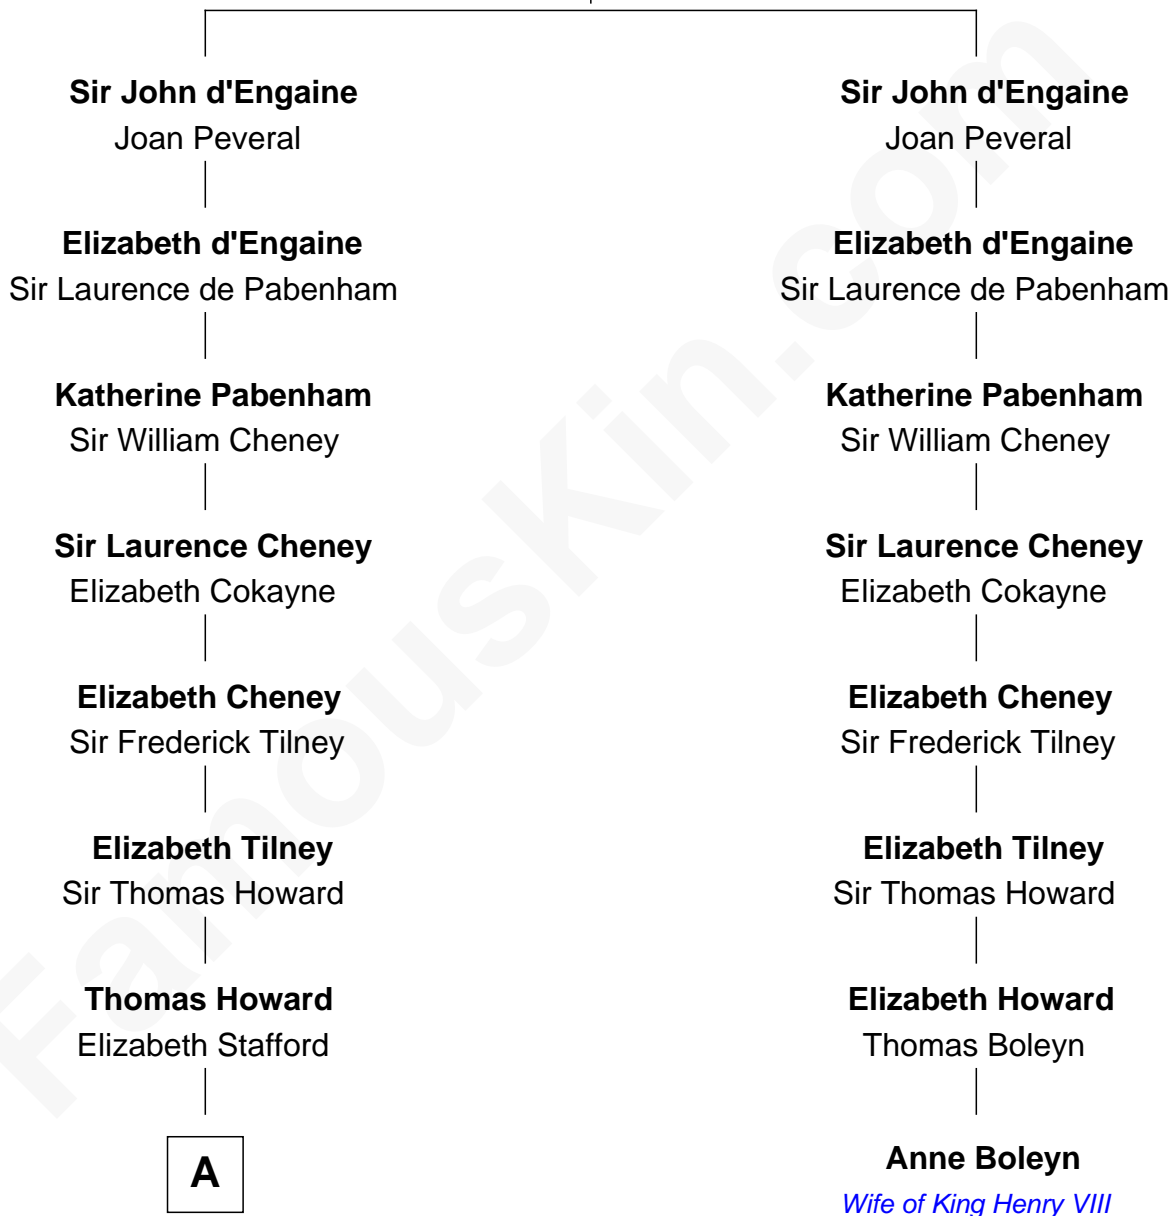

**FamousKin.com**  
**Relationship Chart of**  
**Princess Diana**  
*Princess of Wales*

7th cousin 14 times removed of

**Anne Boleyn**  
*2nd Wife of King Henry VIII*

**Sir Nicholas Engaine**  
 Anice de Fauconberge

**A**

**B**

—  
**Frederick Spencer**

Adelaide Horatia Elizabeth Seymour

—  
**Charles Robert Spencer**

Margaret Baring

—  
**Albert Edward John Spencer**

Cynthia Elinor Beatrix Hamilton

—  
**Edward John Spencer**

Frances Ruth Burke Roche

—  
**Princess Diana**

*Princess of Wales*

FamousKin.com