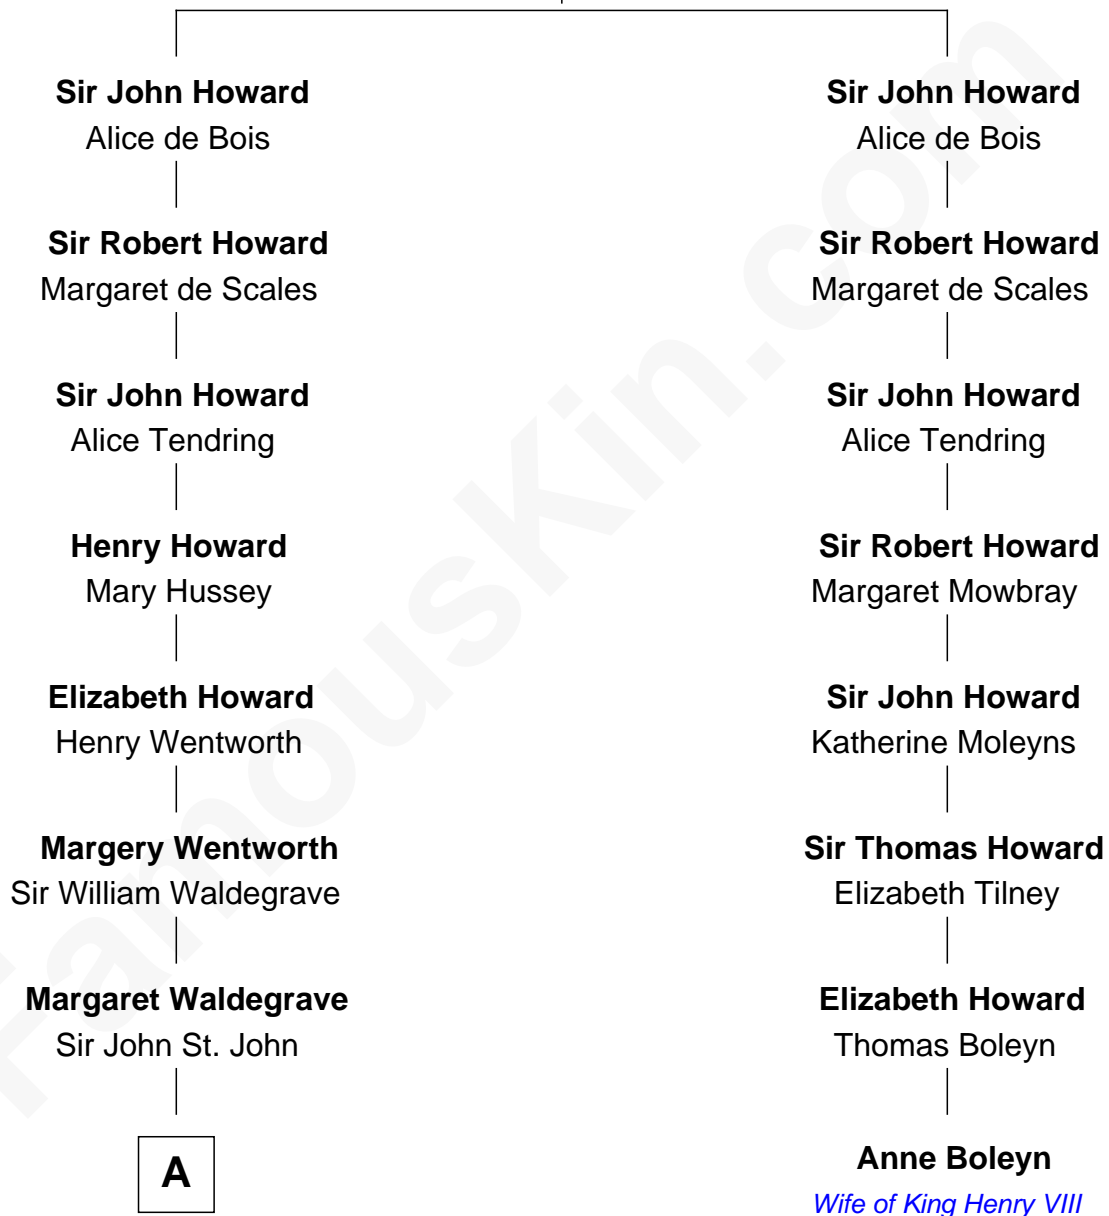

FamousKin.com

Relationship Chart of

Princess Diana

Princess of Wales

7th cousin 13 times removed of

Anne Boleyn
2nd Wife of King Henry VIII

Sir John Howard
Joan of Cornwall

A