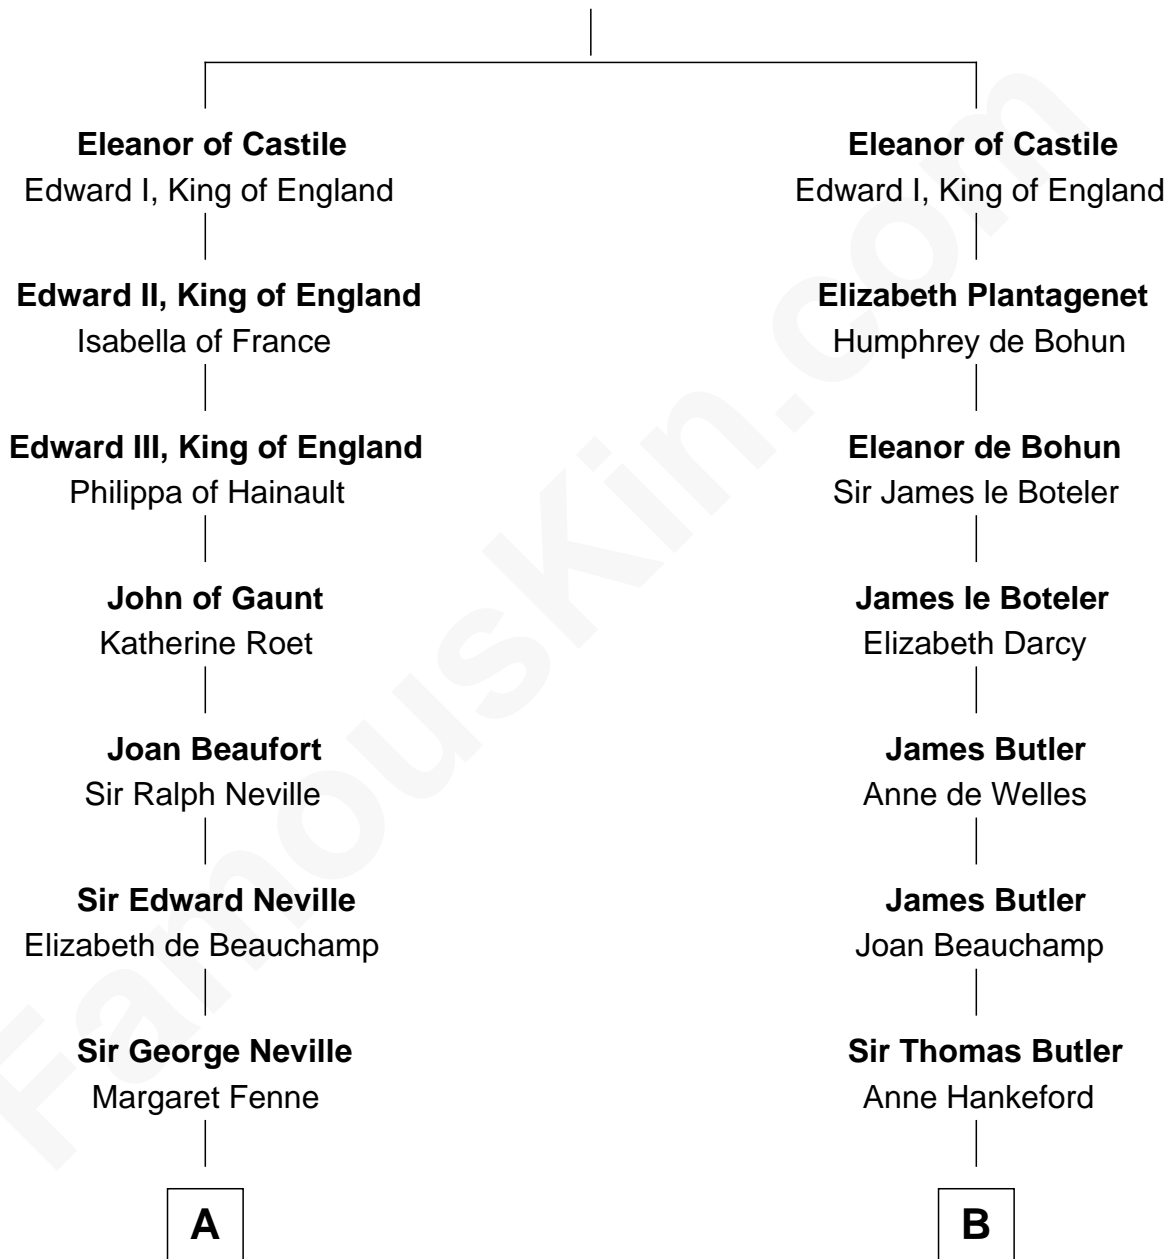

FamousKin.com Relationship Chart of

Princess Diana

Princess of Wales

9th cousin 12 times removed of

Anne Boleyn

2nd Wife of King Henry VIII

Ferdinand III, King of Castile

Joanna of Ponthieu

C

—
Frederick Spencer

Adelaide Horatia Elizabeth Seymour

—
Charles Robert Spencer

Margaret Baring

—
Albert Edward John Spencer

Cynthia Elinor Beatrix Hamilton

—
Edward John Spencer

Frances Ruth Burke Roche

—
Princess Diana

Princess of Wales

FamousKin.com