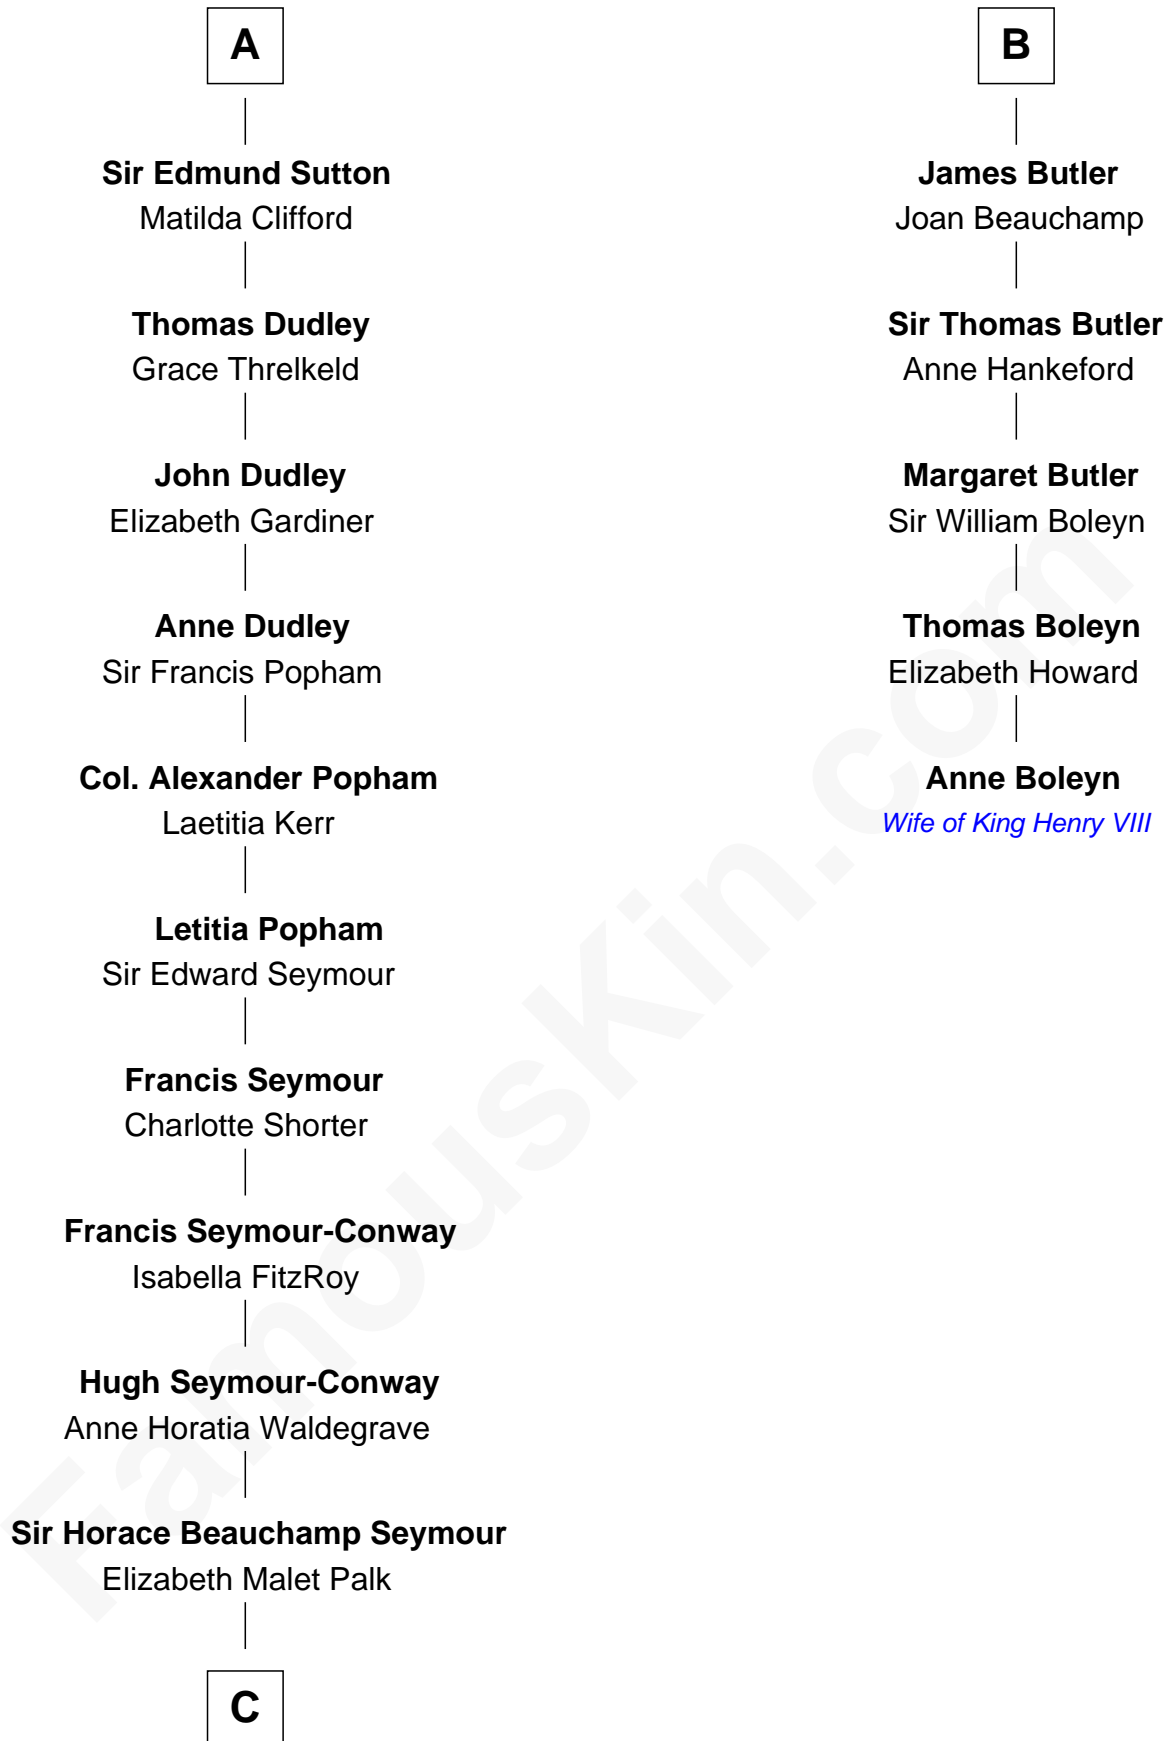

FamousKin.com

Relationship Chart of

Princess Diana

Princess of Wales

11th cousin 10 times removed of

Anne Boleyn
2nd Wife of King Henry VIII

Reginald de Braiose

C

Adelaide Horatia Elizabeth Seymour

Frederick Spencer

Charles Robert Spencer

Margaret Baring

Albert Edward John Spencer

Cynthia Elinor Beatrix Hamilton

Edward John Spencer

Frances Ruth Burke Roche