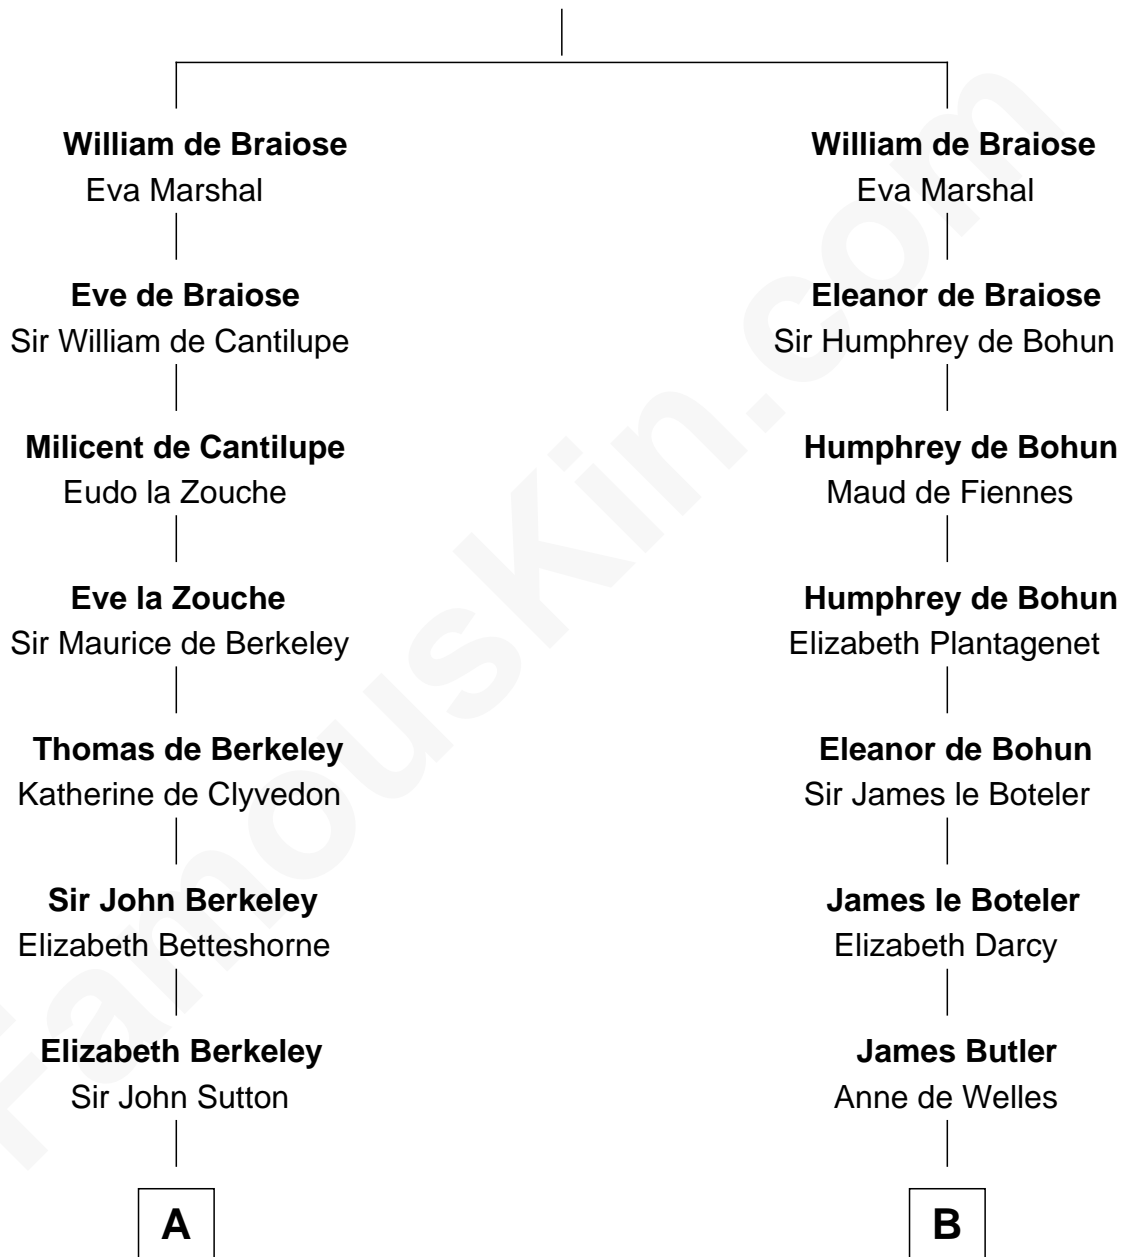

FamousKin.com

Relationship Chart of

Princess Diana

Princess of Wales

11th cousin 10 times removed of

Anne Boleyn
2nd Wife of King Henry VIII

Reginald de Braiose

C

Adelaide Horatia Elizabeth Seymour

Frederick Spencer

Charles Robert Spencer

Margaret Baring

Albert Edward John Spencer

Cynthia Elinor Beatrix Hamilton

Edward John Spencer

Frances Ruth Burke Roche

Princess Diana

Princess of Wales

FamousKin.com