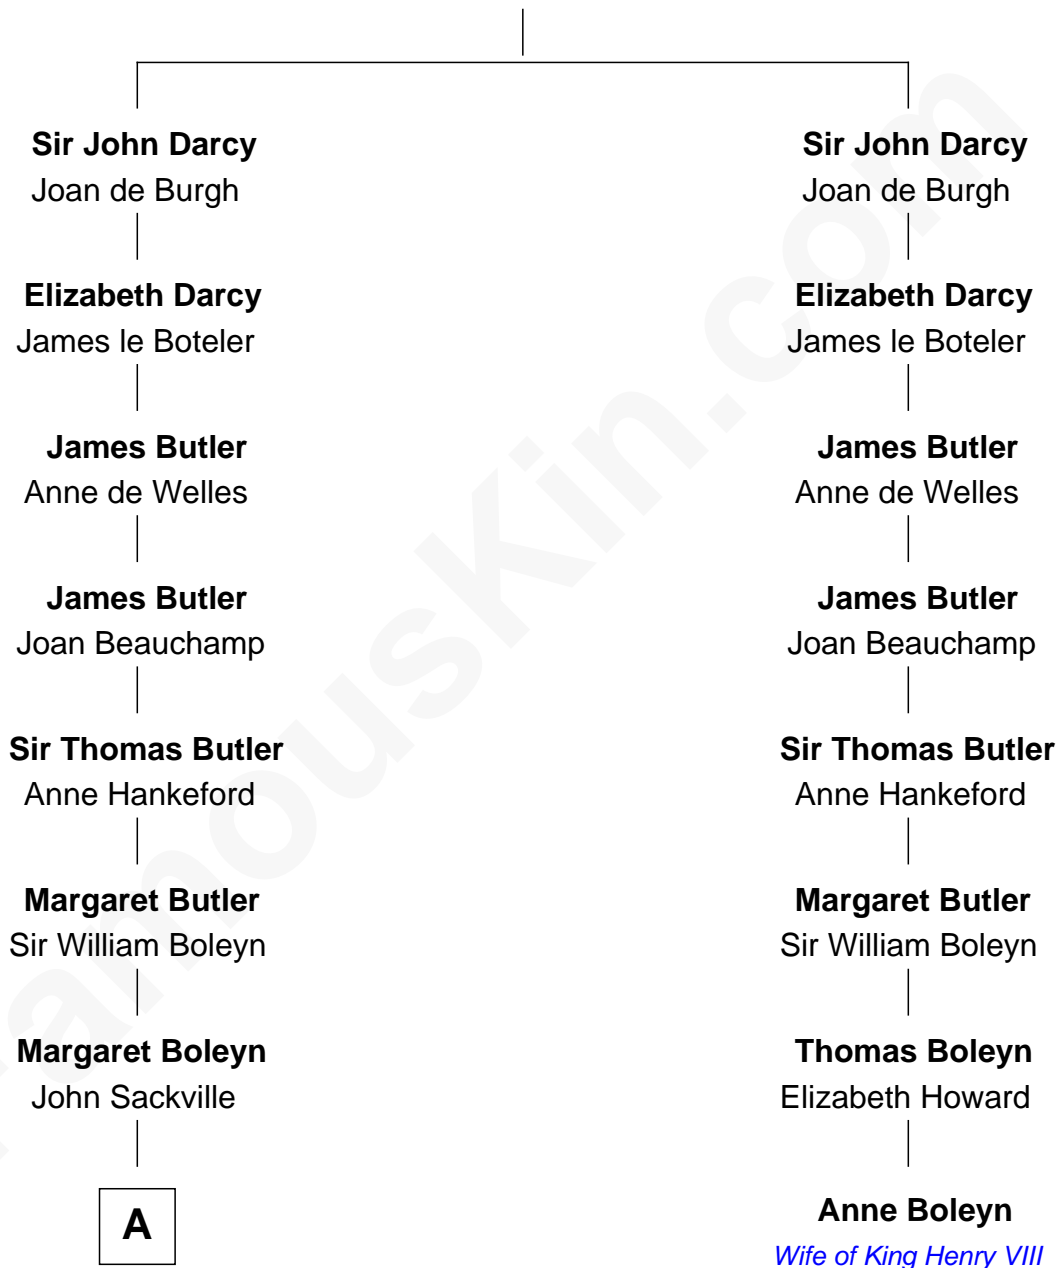

FamousKin.com Relationship Chart of

Princess Diana

Princess of Wales

7th cousin 13 times removed of

Anne Boleyn

2nd Wife of King Henry VIII

Sir Roger Darcy

Isabel de Aton

A

Mary Sackville

John Lunsford

Sir John Lunsford

Barbara Lewknor

Thomas Lunsford

Katherine Fludd

Sir Thomas Lunsford