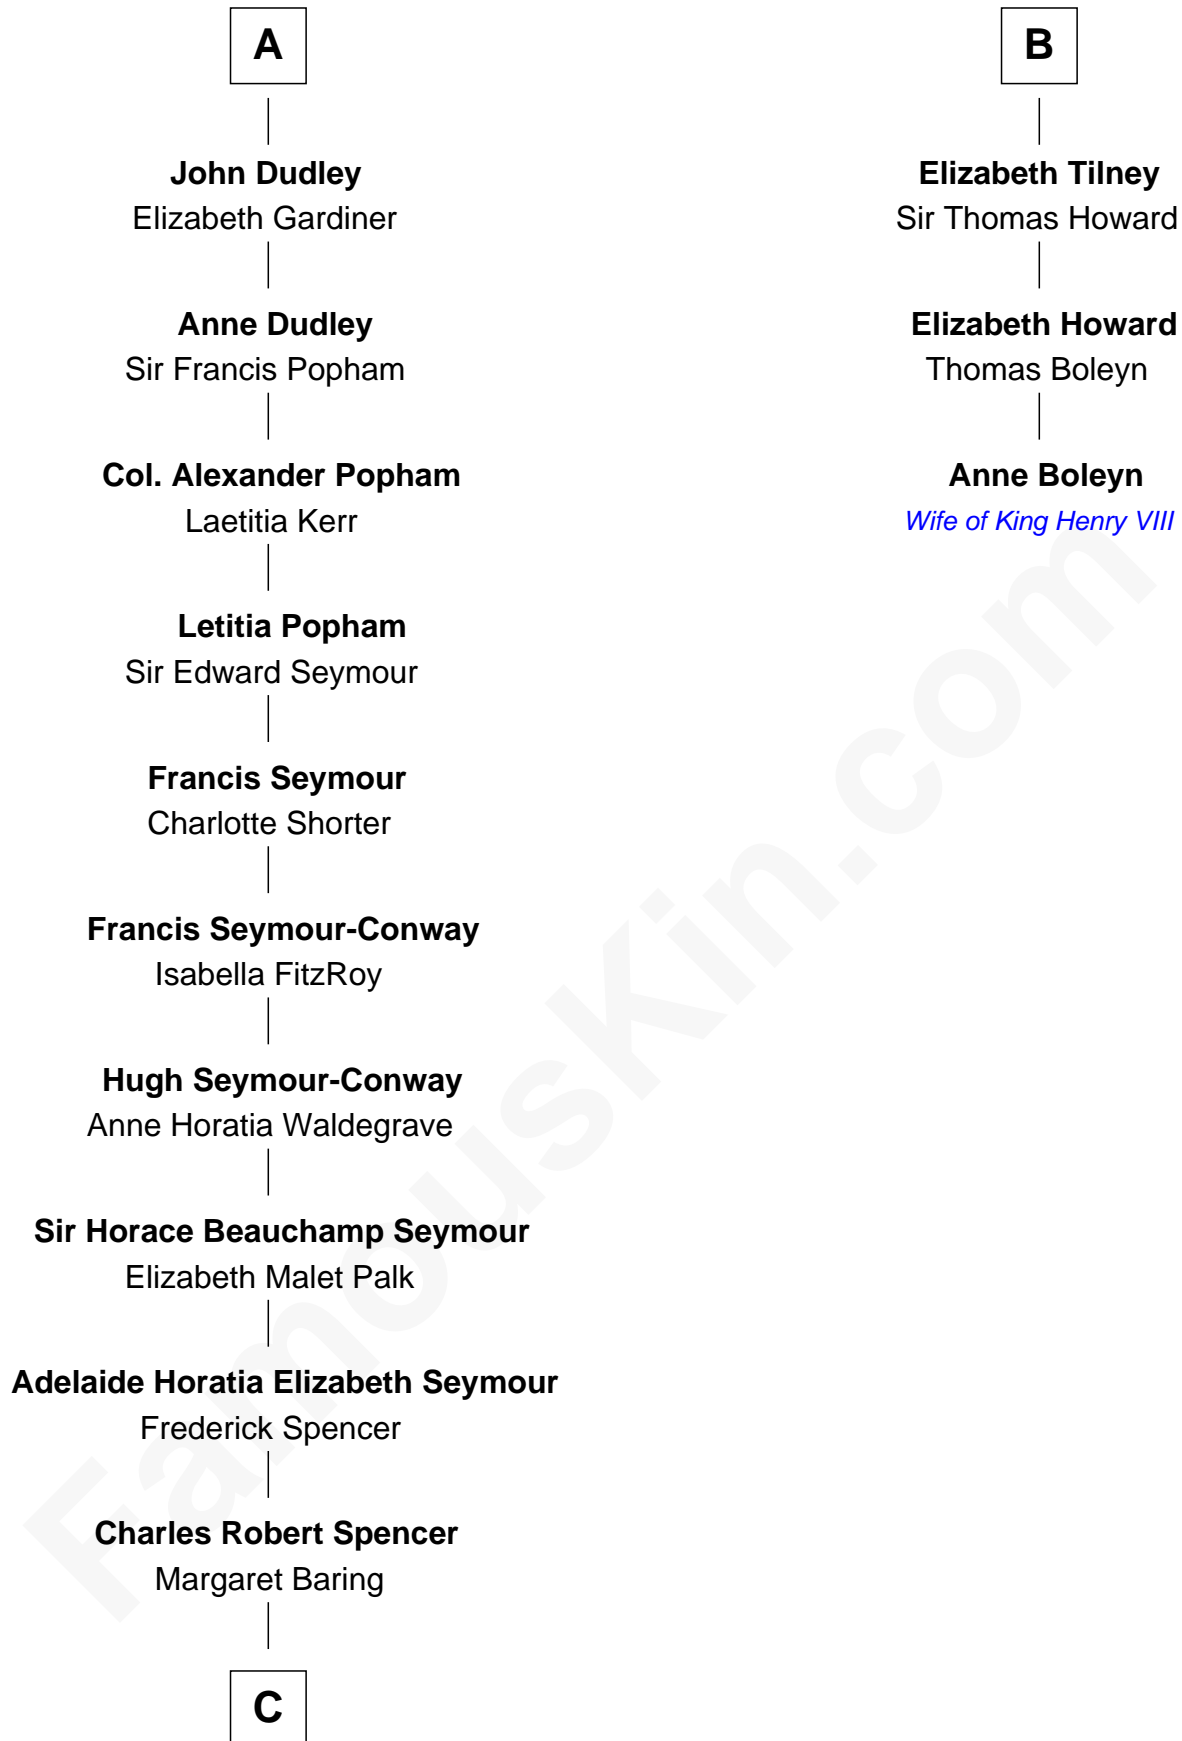

FamousKin.com

Relationship Chart of

Princess Diana

Princess of Wales

9th cousin 10 times removed of

Anne Boleyn
2nd Wife of King Henry VIII

Sir William de Cantilupe
Eve de Braiose

C

Albert Edward John Spencer
Cynthia Elinor Beatrix Hamilton

Edward John Spencer
Frances Ruth Burke Roche

Princess Diana
Princess of Wales

FamousKin.com