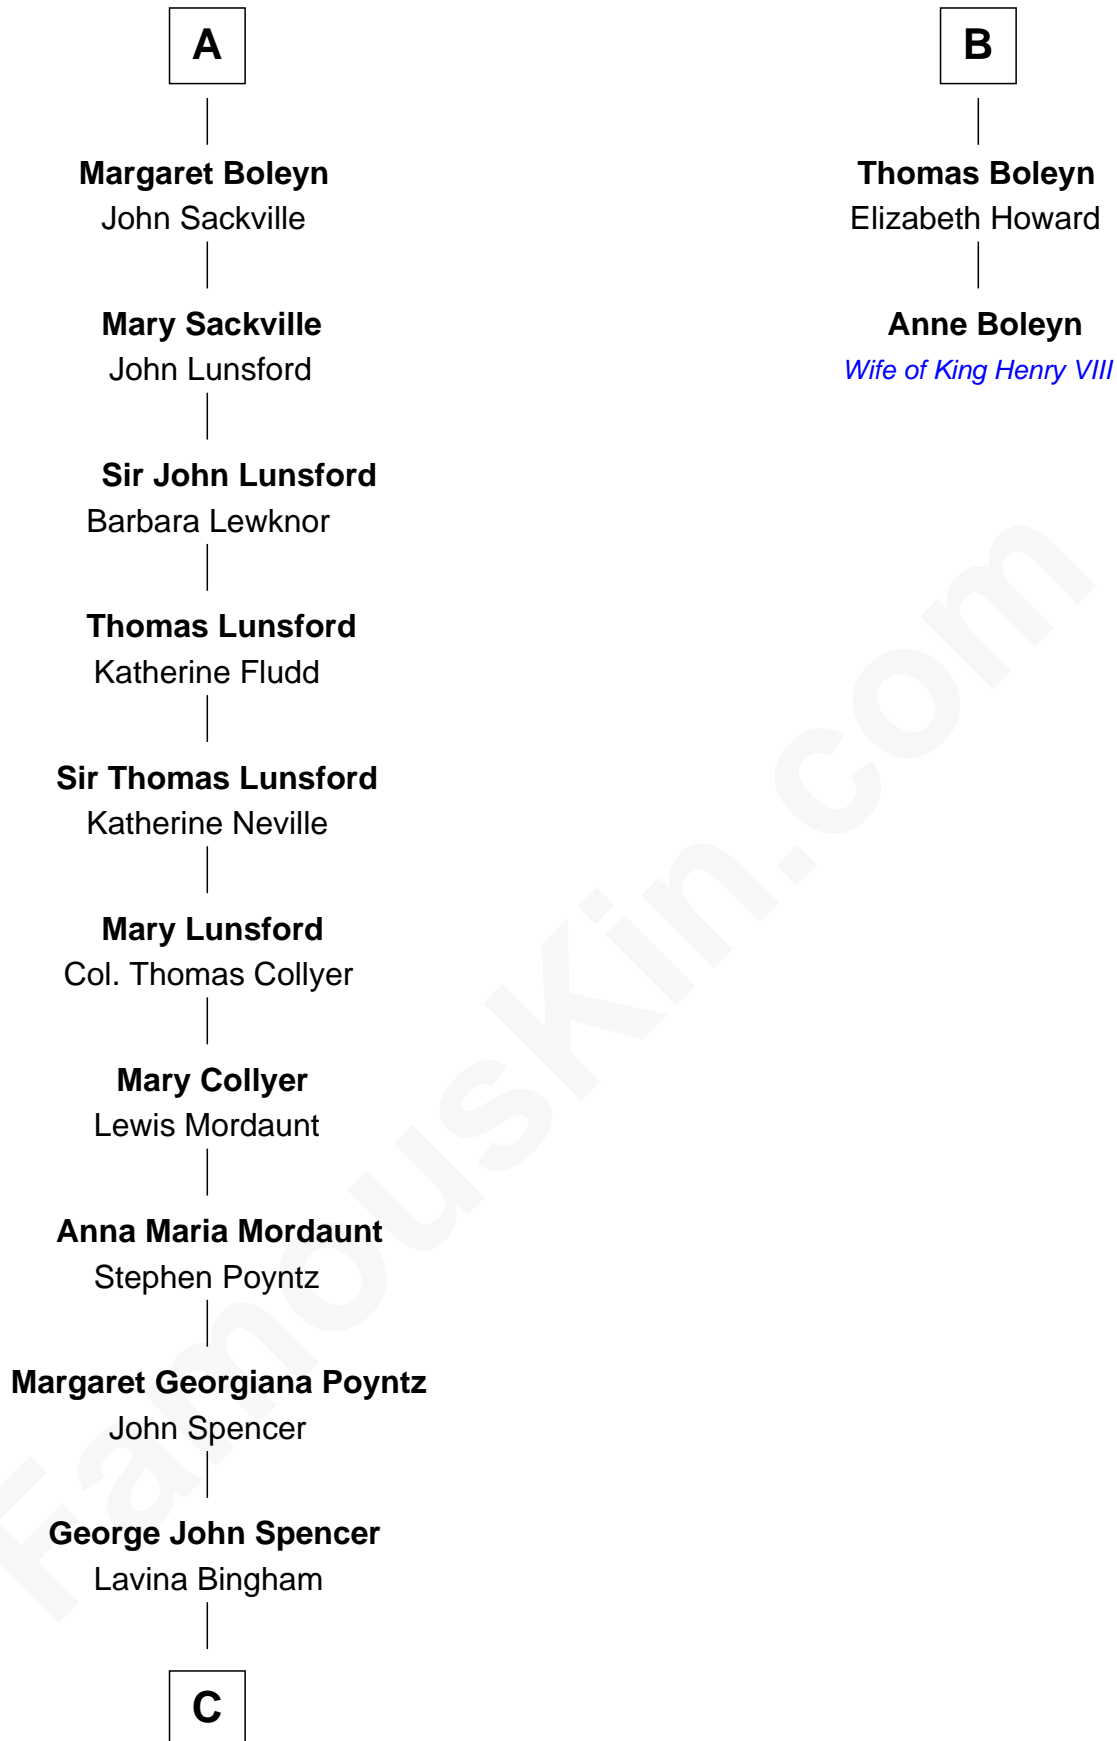

FamousKin.com
Relationship Chart of
Princess Diana
Princess of Wales

8th cousin 13 times removed of

Anne Boleyn
2nd Wife of King Henry VIII

C

—
Frederick Spencer

Adelaide Horatia Elizabeth Seymour

—
Charles Robert Spencer

Margaret Baring

—
Albert Edward John Spencer

Cynthia Elinor Beatrix Hamilton

—
Edward John Spencer

Frances Ruth Burke Roche

—
Princess Diana

Princess of Wales

FamousKin.com