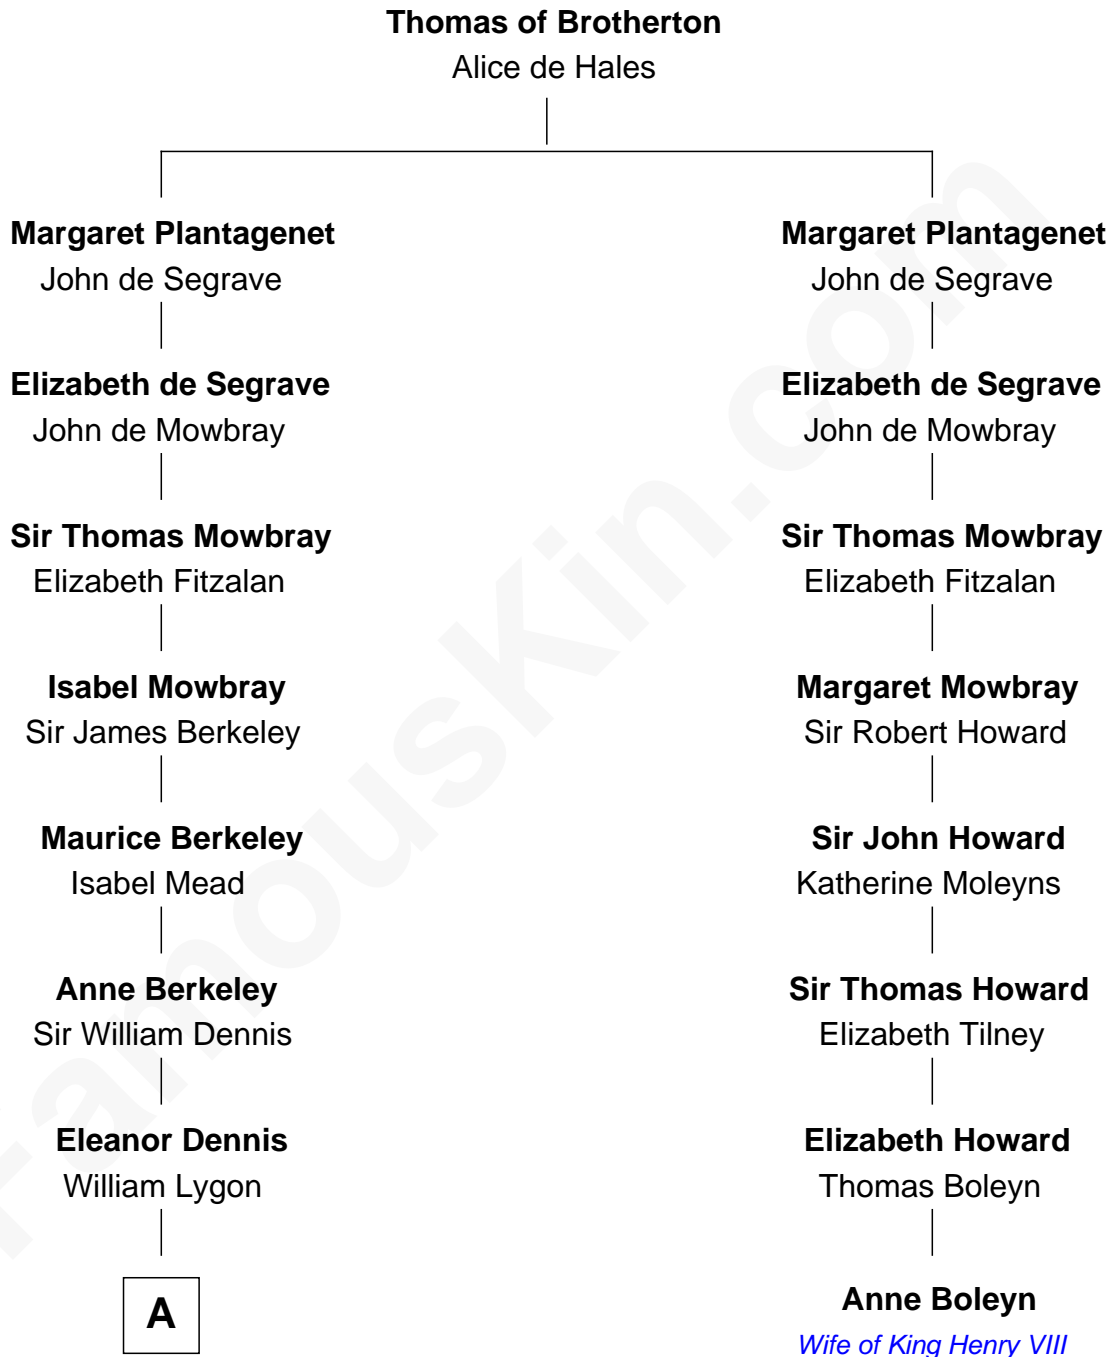

FamousKin.com

Relationship Chart of

Princess Diana

Princess of Wales

7th cousin 13 times removed of

Anne Boleyn
2nd Wife of King Henry VIII

B

—
Margaret Baring
Charles Robert Spencer

—
Albert Edward John Spencer
Cynthia Elinor Beatrix Hamilton

—
Edward John Spencer
Frances Ruth Burke Roche

—
Princess Diana
Princess of Wales

FamousKin.com