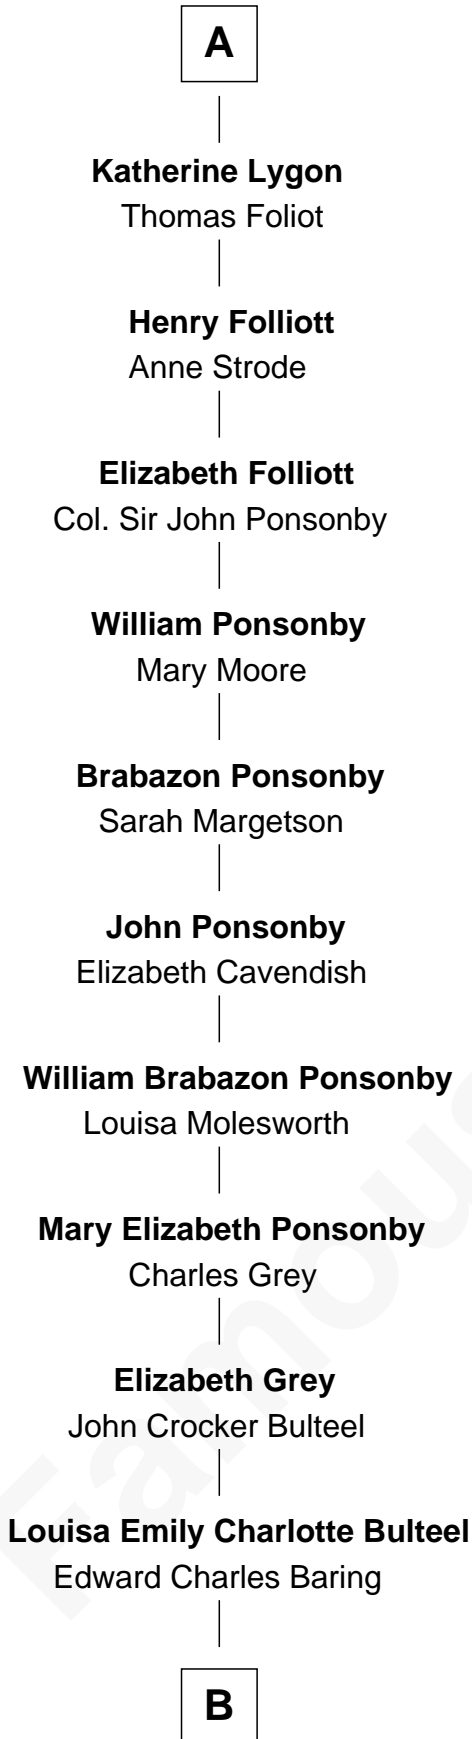

FamousKin.com

Relationship Chart of

Princess Diana

Princess of Wales

7th cousin 13 times removed of

Anne Boleyn
2nd Wife of King Henry VIII

B

—
Margaret Baring
Charles Robert Spencer

—
Albert Edward John Spencer
Cynthia Elinor Beatrix Hamilton

—
Edward John Spencer
Frances Ruth Burke Roche

—
Princess Diana
Princess of Wales

FamousKin.com