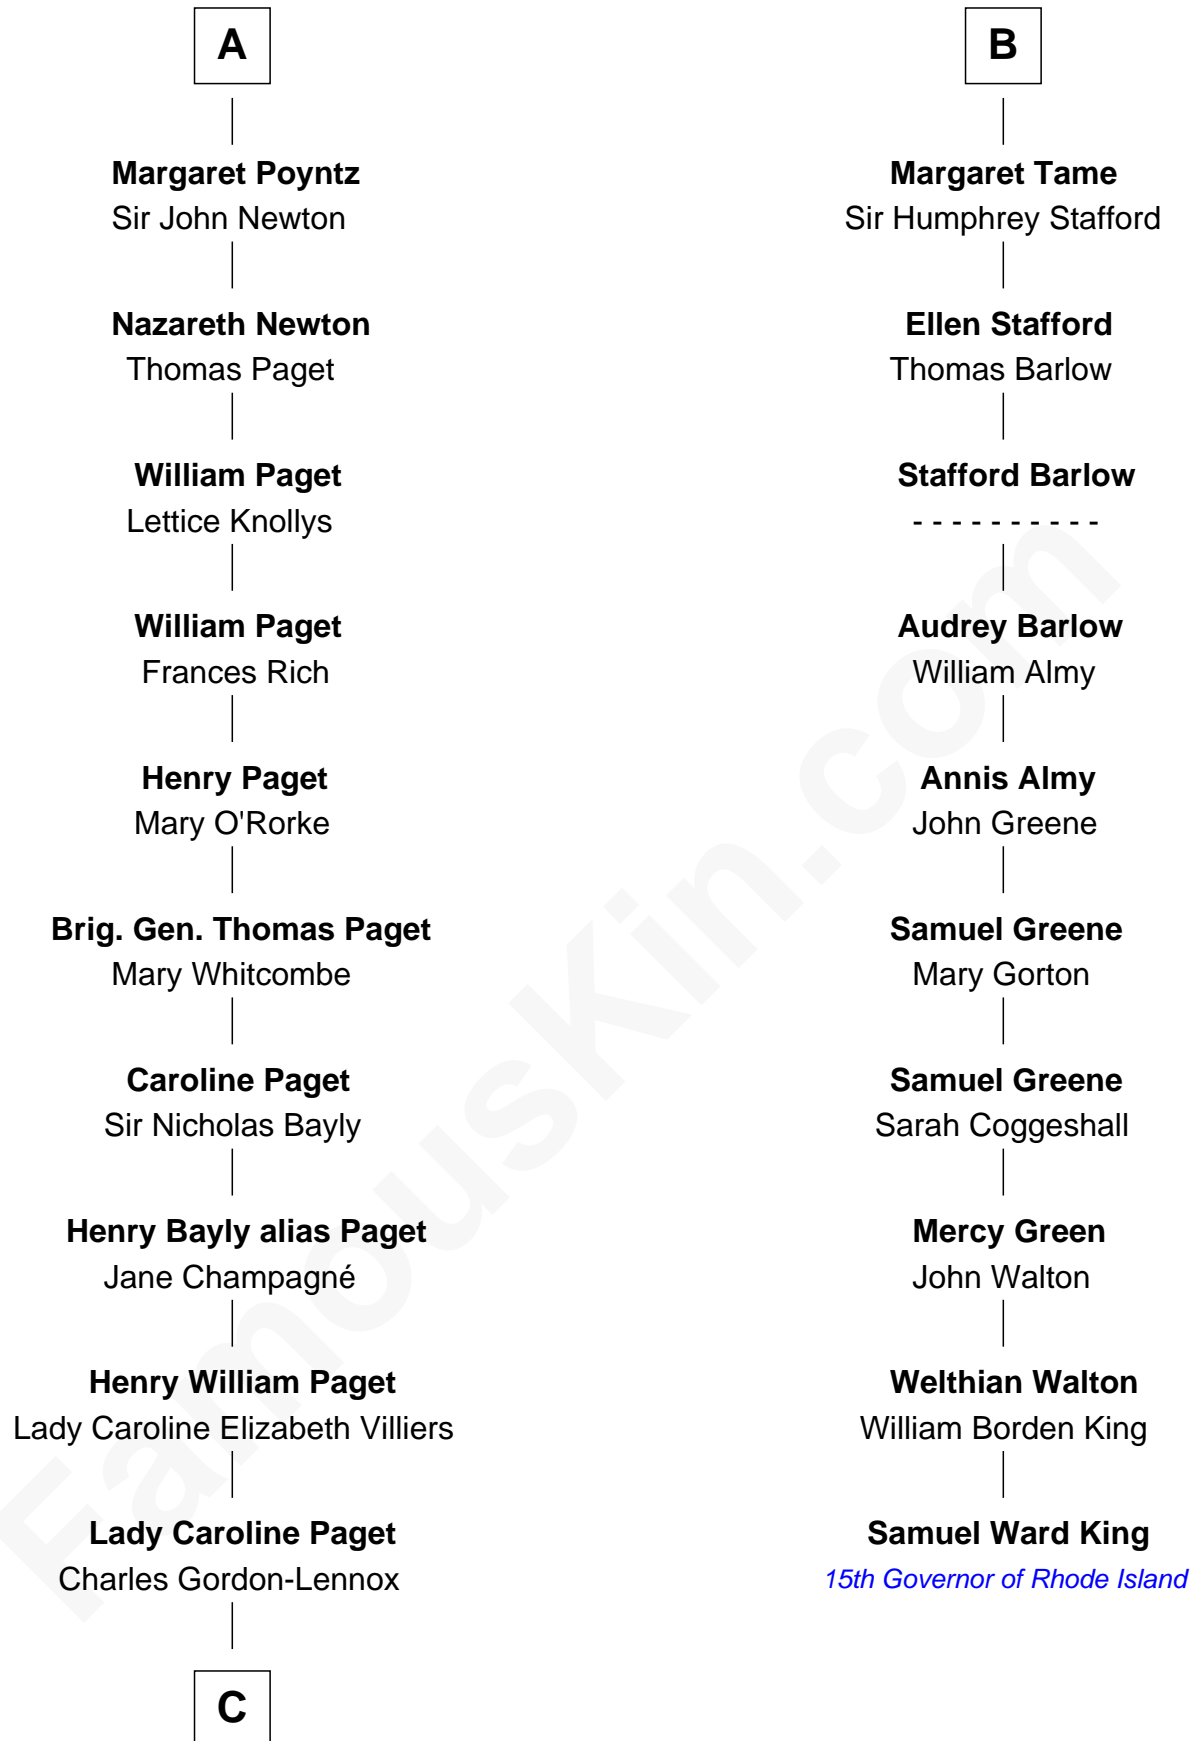

FamousKin.com

Relationship Chart of

Princess Diana

Princess of Wales

16th cousin 5 times removed of

Samuel Ward King
15th Governor of Rhode Island

C

Cecilia Catherine Gordon-Lennox

Charles George Bingham

Rosalind Cecilia Caroline Bingham

James Albert Edward Hamilton

Cynthia Elinor Beatrix Hamilton

Albert Edward John Spencer

Edward John Spencer

Frances Ruth Burke Roche

Princess Diana