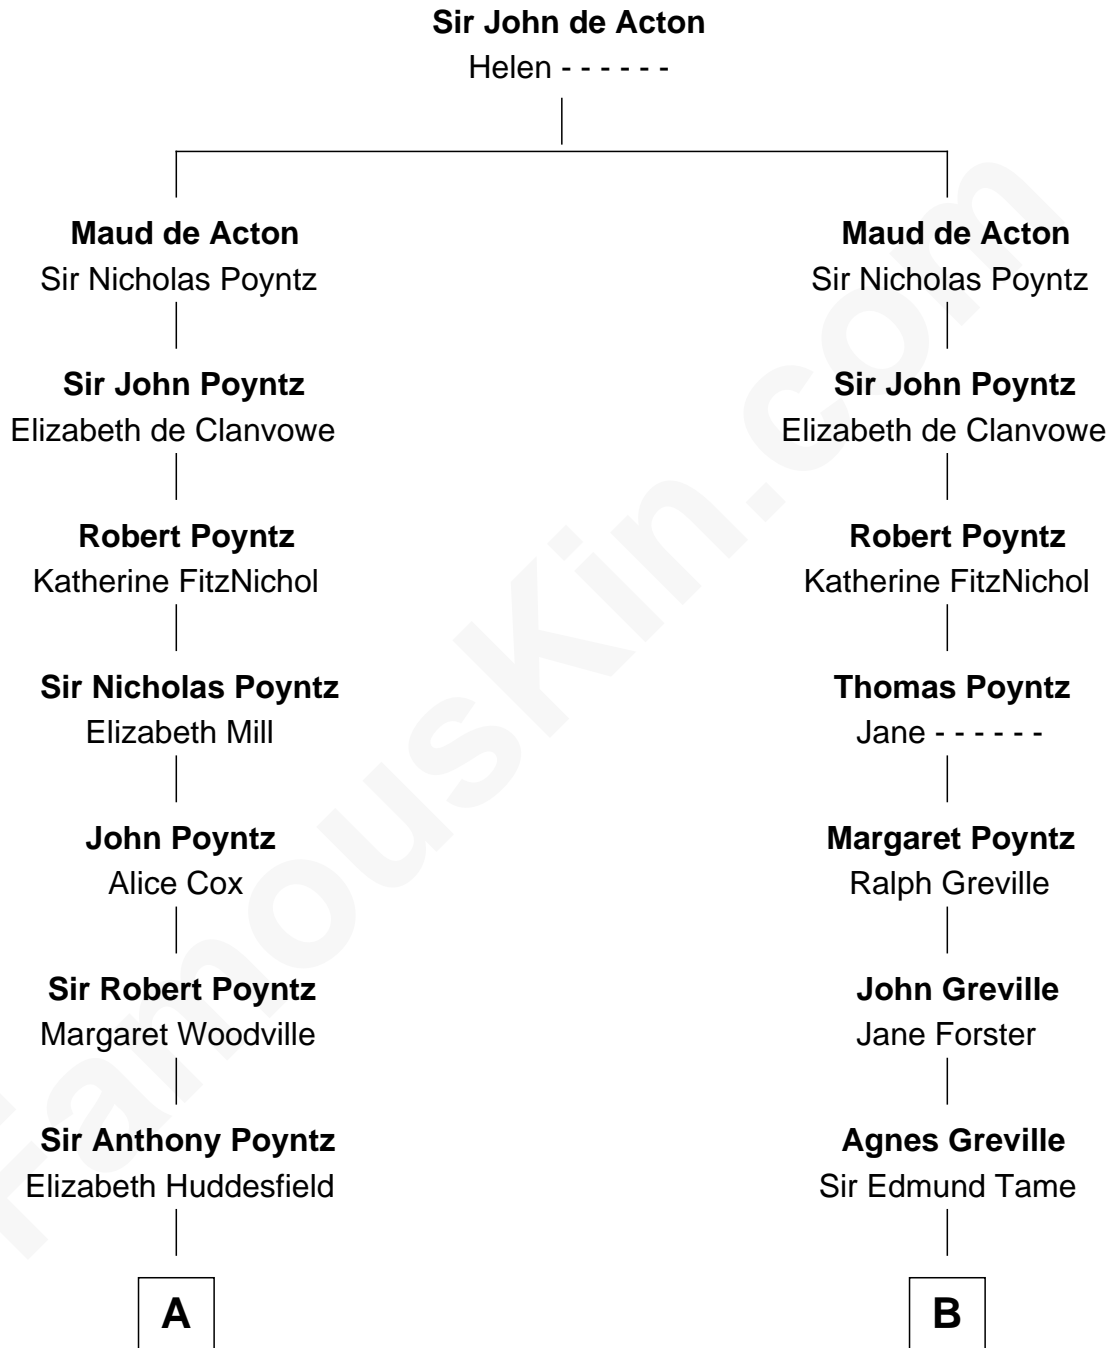

FamousKin.com

Relationship Chart of

Princess Diana

Princess of Wales

16th cousin 5 times removed of

Samuel Ward King
15th Governor of Rhode Island

C

Cecilia Catherine Gordon-Lennox

Charles George Bingham

Rosalind Cecilia Caroline Bingham

James Albert Edward Hamilton

Cynthia Elinor Beatrix Hamilton

Albert Edward John Spencer

Edward John Spencer

Frances Ruth Burke Roche

Princess Diana