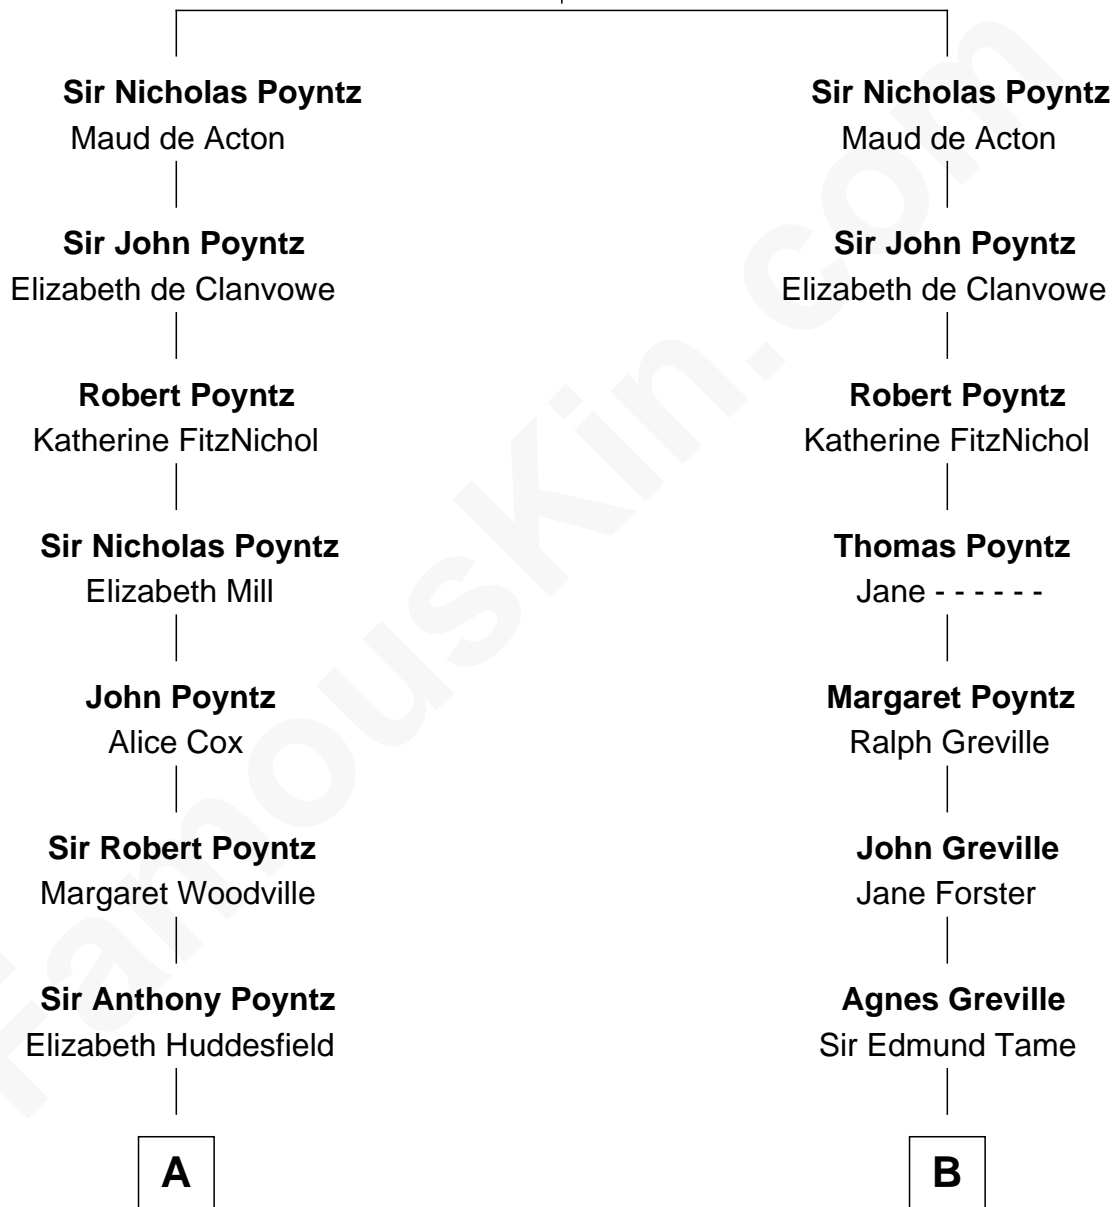

FamousKin.com
Relationship Chart of
Princess Diana
Princess of Wales

16th cousin 5 times removed of
Samuel Ward King
15th Governor of Rhode Island

Sir Hugh Poyntz

C

Cecilia Catherine Gordon-Lennox

Charles George Bingham

Rosalind Cecilia Caroline Bingham

James Albert Edward Hamilton

Cynthia Elinor Beatrix Hamilton

Albert Edward John Spencer

Edward John Spencer

Frances Ruth Burke Roche

Princess Diana

Princess of Wales