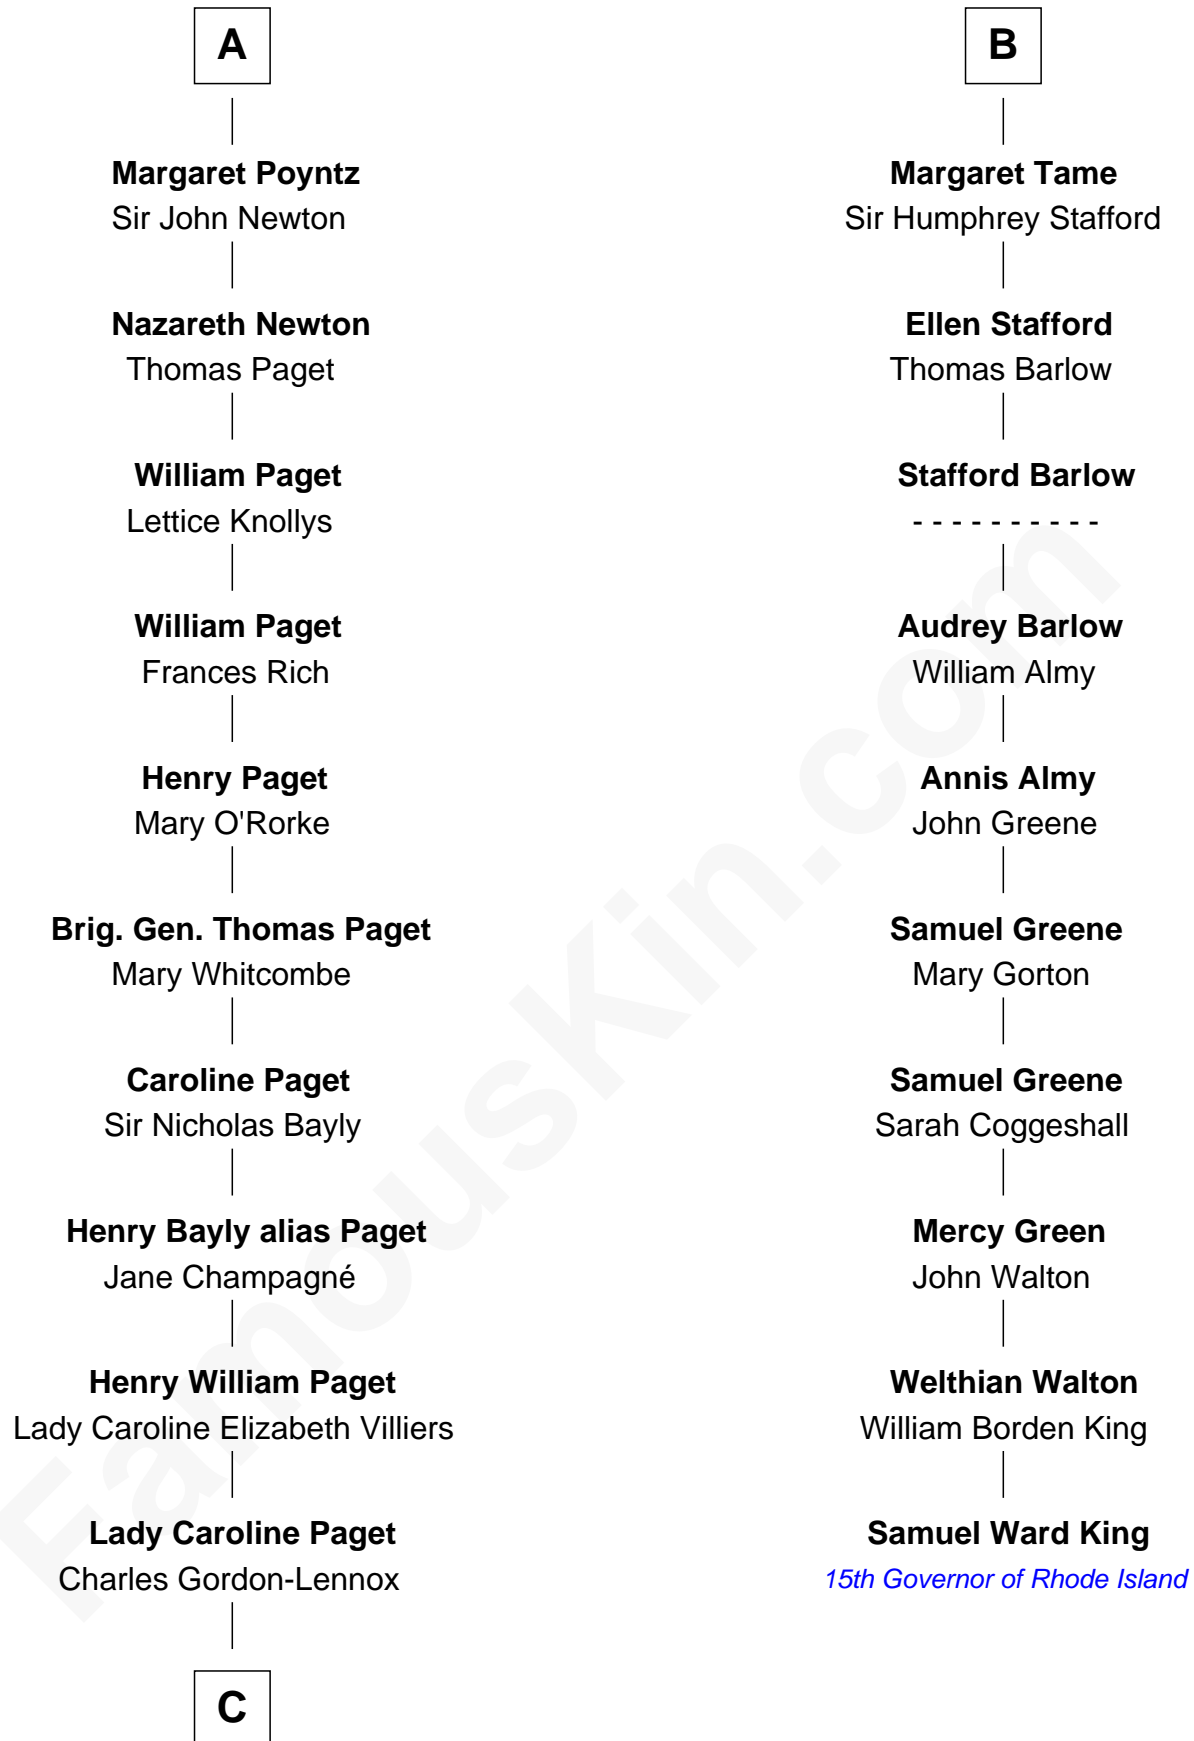

FamousKin.com
Relationship Chart of
Princess Diana
Princess of Wales

16th cousin 5 times removed of
Samuel Ward King
15th Governor of Rhode Island

Sir Hugh Poyntz

C

Cecilia Catherine Gordon-Lennox

Charles George Bingham

Rosalind Cecilia Caroline Bingham

James Albert Edward Hamilton

Cynthia Elinor Beatrix Hamilton

Albert Edward John Spencer

Edward John Spencer

Frances Ruth Burke Roche

Princess Diana

Princess of Wales