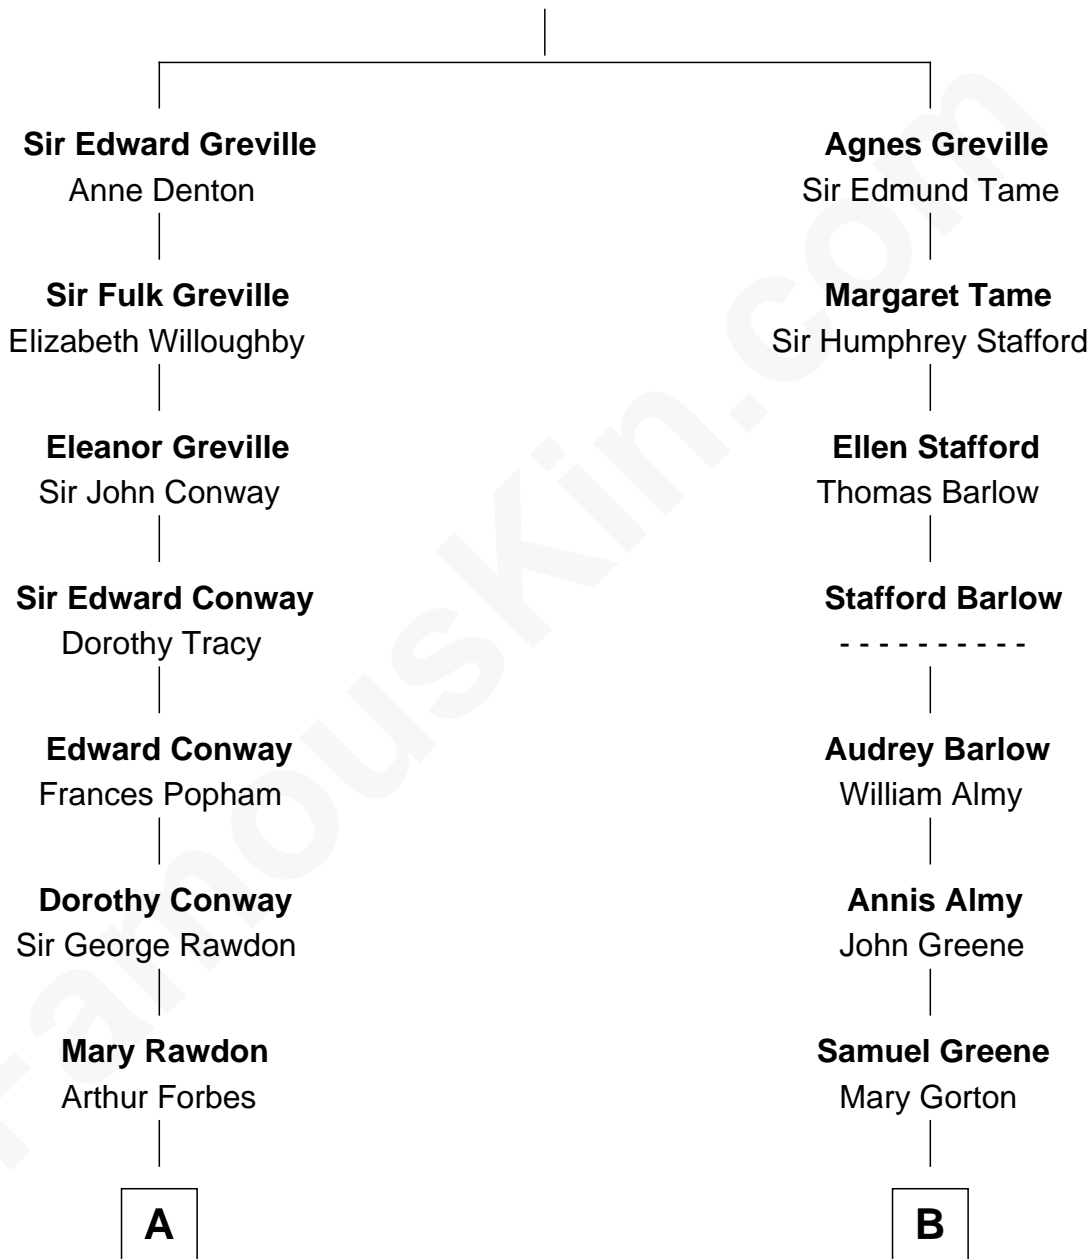

# FamousKin.com Relationship Chart of

**Princess Diana**

*Princess of Wales*

10th cousin 6 times removed of

**Samuel Ward King**

*15th Governor of Rhode Island*

**John Greville**

Jane Forster

**Cecilia Catherine Gordon-Lennox**  
Charles George Bingham

**Rosalind Cecilia Caroline Bingham**  
James Albert Edward Hamilton

**Cynthia Elinor Beatrix Hamilton**  
Albert Edward John Spencer

**Edward John Spencer**  
Frances Ruth Burke Roche

**Princess Diana**  
*Princess of Wales*

**B**

**Samuel Greene**  
Sarah Coggeshall

**Mercy Green**  
John Walton

**Welthian Walton**  
William Borden King

**Samuel Ward King**  
*15th Governor of Rhode Island*