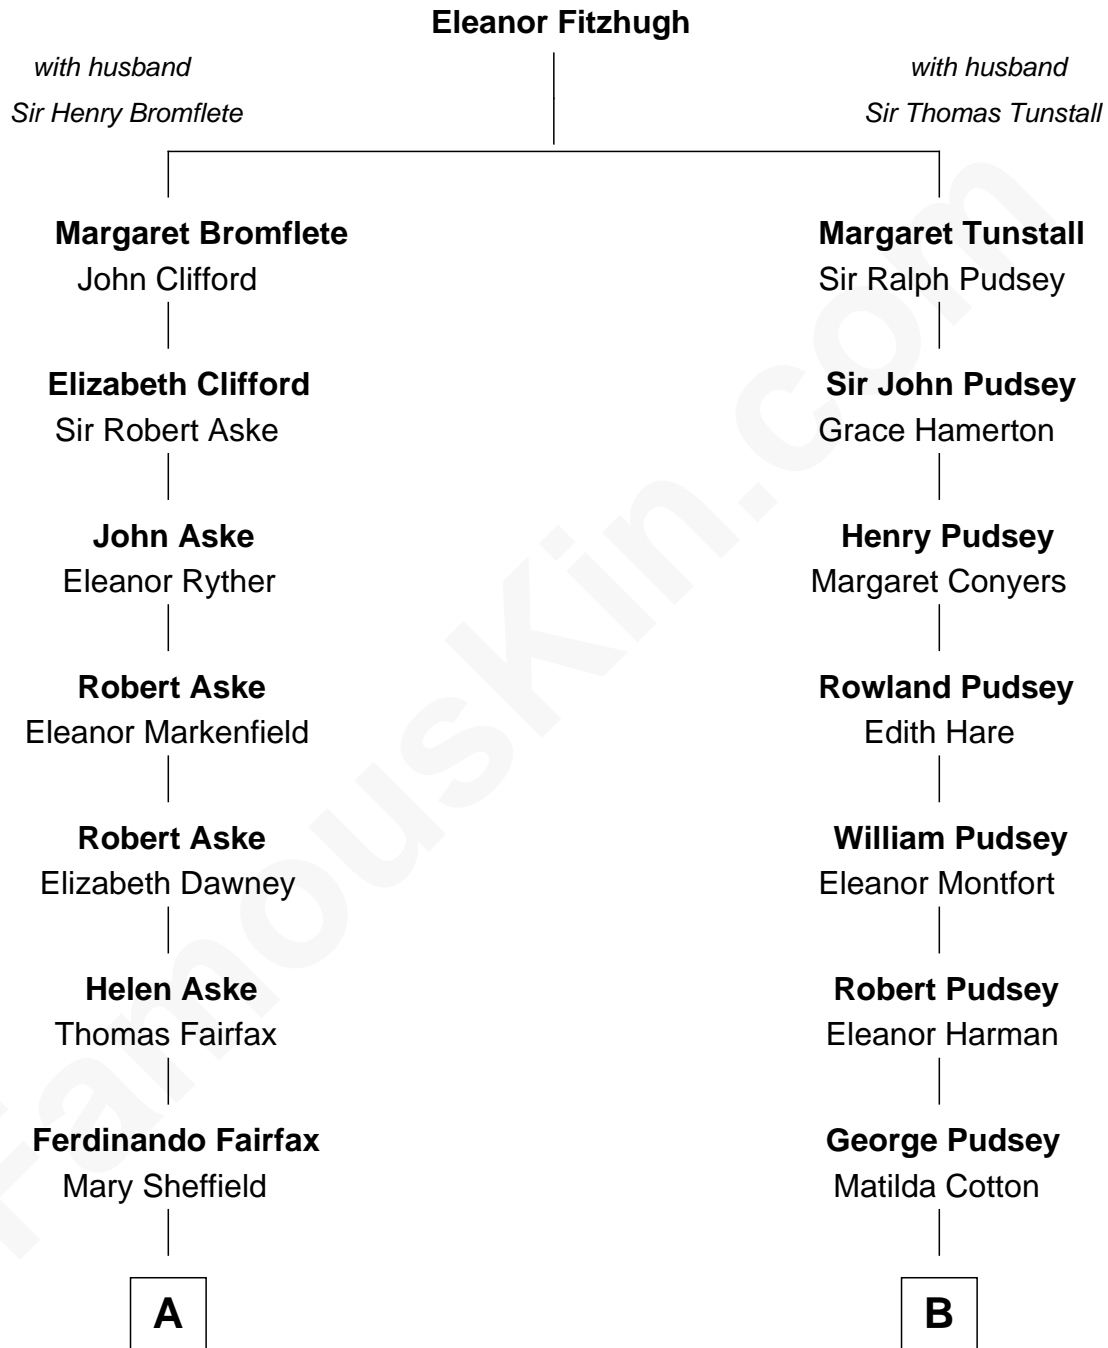

FamousKin.com

Relationship Chart of

Princess Diana

Princess of Wales

12th cousin 6 times removed of

Francis Lightfoot Lee
Signer of the Declaration of Independence

A

Frances Fairfax
Sir Thomas Widdrington

Catherine Widdrington
Sir Robert Shafto

Mark Shafto
Margaret Ingleby

John Shafto
Dorothy Jackson

Dorothy Shafto
Wilmot Vaughan

Dorothy Elizabeth Vaughan
Lawrence Palk

Elizabeth Malet Palk
Sir Horace Beauchamp Seymour