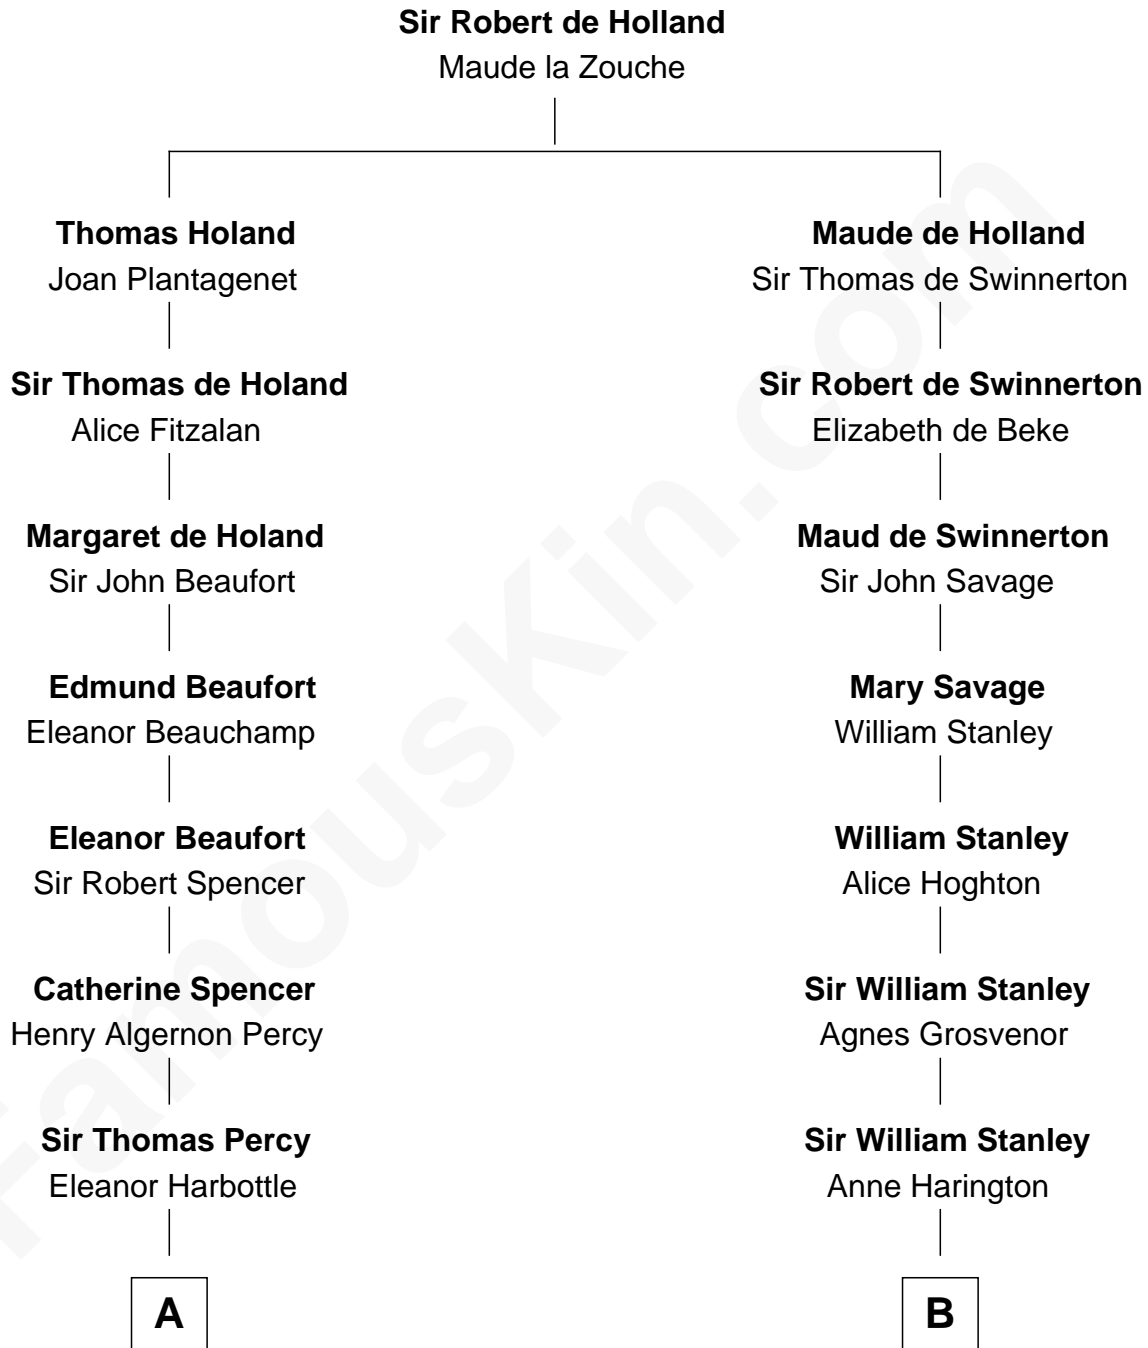

## Relationship Chart of

### Princess Diana

*Princess of Wales*

13th cousin 7 times removed of

**Francis Lightfoot Lee**  
*Signer of the Declaration of Independence*

**C**

—  
**Charles Robert Spencer**

Margaret Baring

—  
**Albert Edward John Spencer**