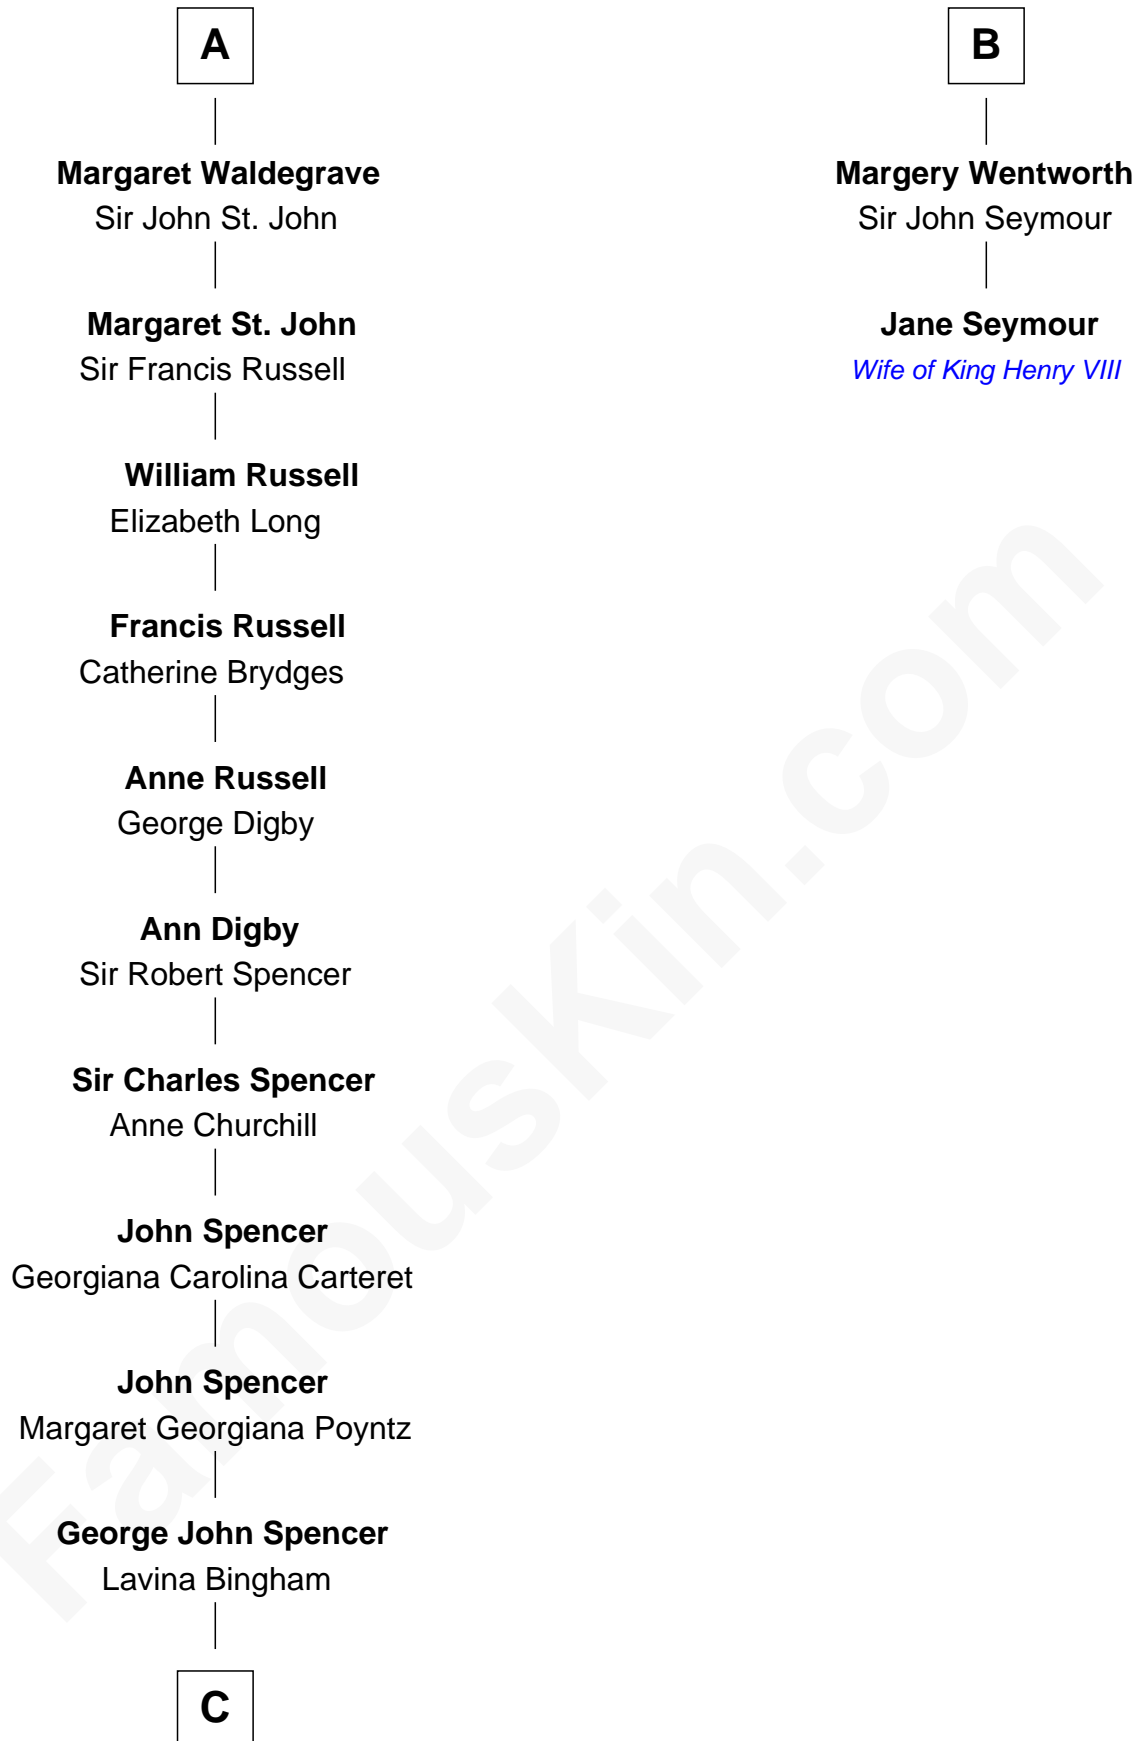

FamousKin.com Relationship Chart of

Princess Diana

Princess of Wales

8th cousin 13 times removed of

Jane Seymour

3rd Wife of King Henry VIII

Sir Edmund Deincourt

Isabel de Mohun

C

—
Frederick Spencer

Adelaide Horatia Elizabeth Seymour

—
Charles Robert Spencer

Margaret Baring

—
Albert Edward John Spencer

Cynthia Elinor Beatrix Hamilton

—
Edward John Spencer

Frances Ruth Burke Roche

—
Princess Diana

Princess of Wales

FamousKin.com