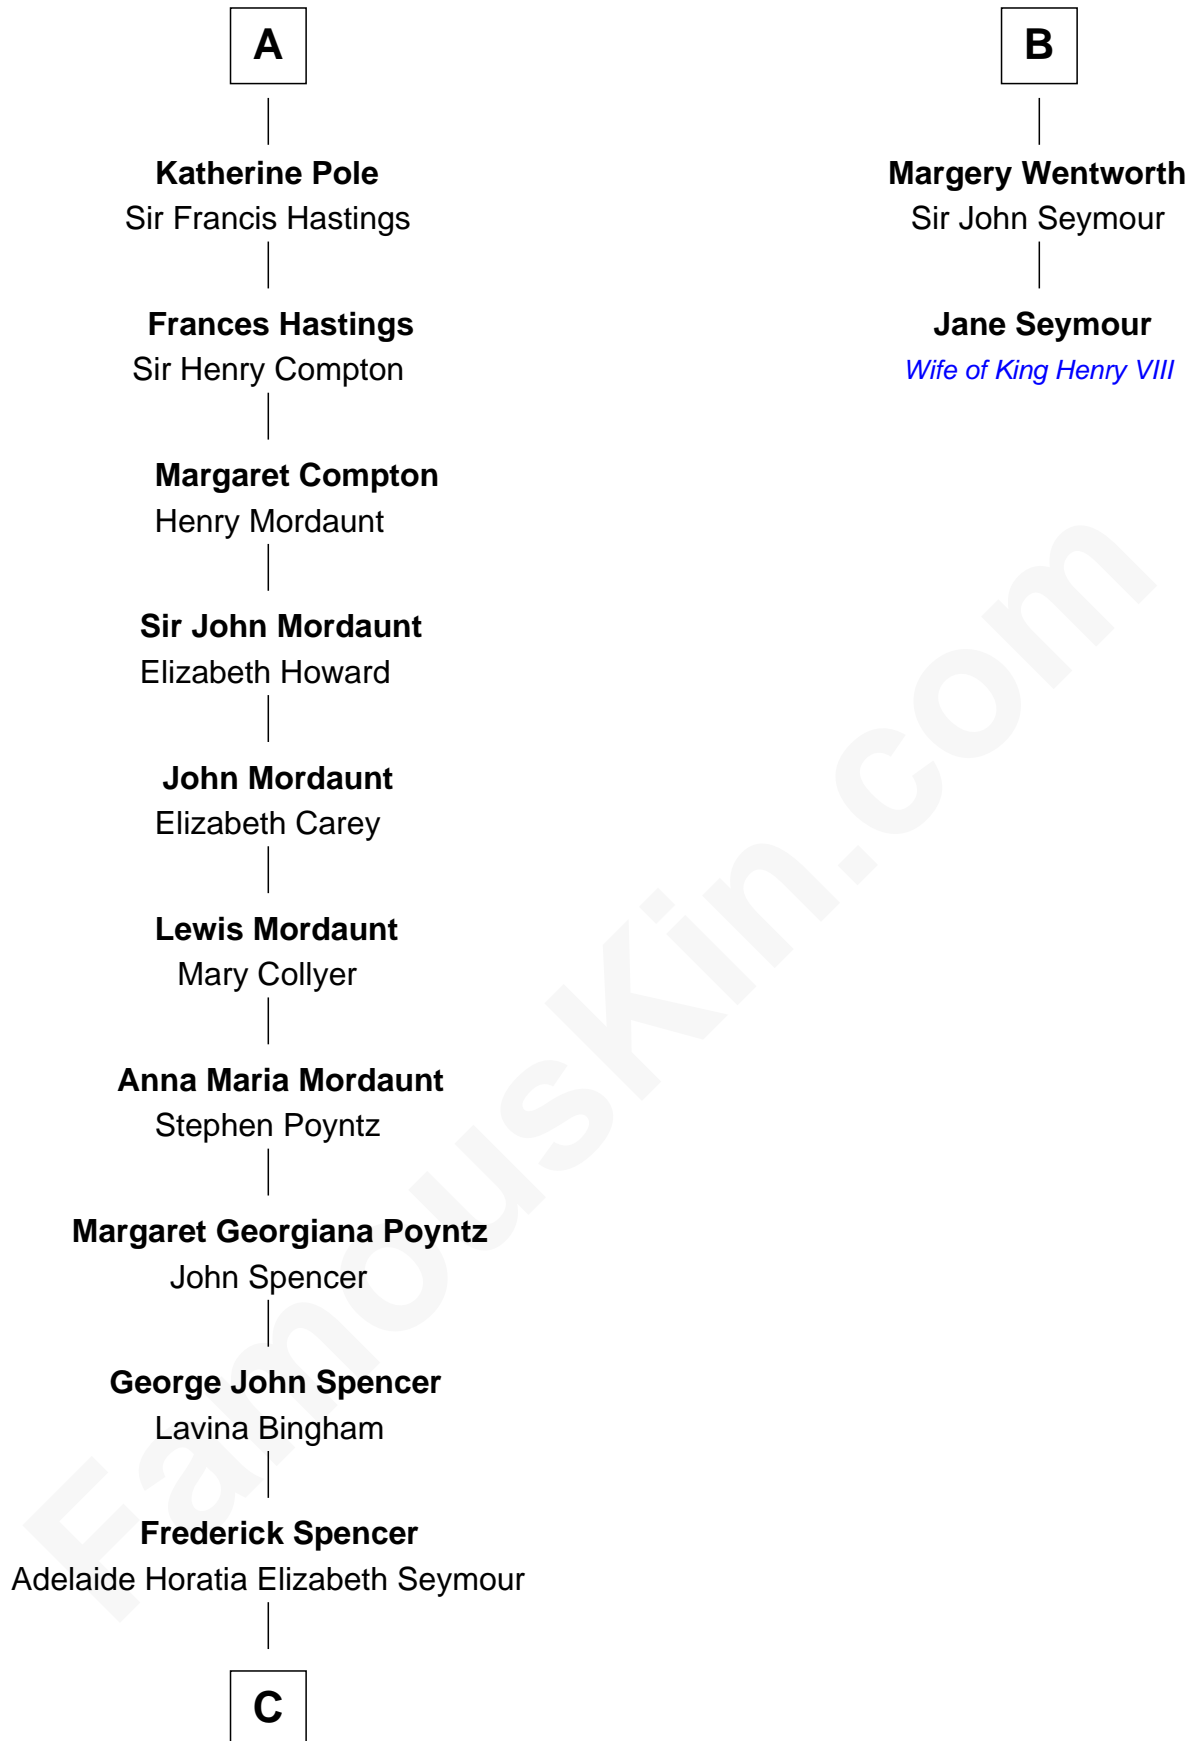

FamousKin.com Relationship Chart of

Princess Diana

Princess of Wales

8th cousin 12 times removed of

Jane Seymour

3rd Wife of King Henry VIII

Robert de Neville

Mary FitzRanulph

C

—
Charles Robert Spencer

Margaret Baring

—
Albert Edward John Spencer

Cynthia Elinor Beatrix Hamilton

—
Edward John Spencer

Frances Ruth Burke Roche

—
Princess Diana