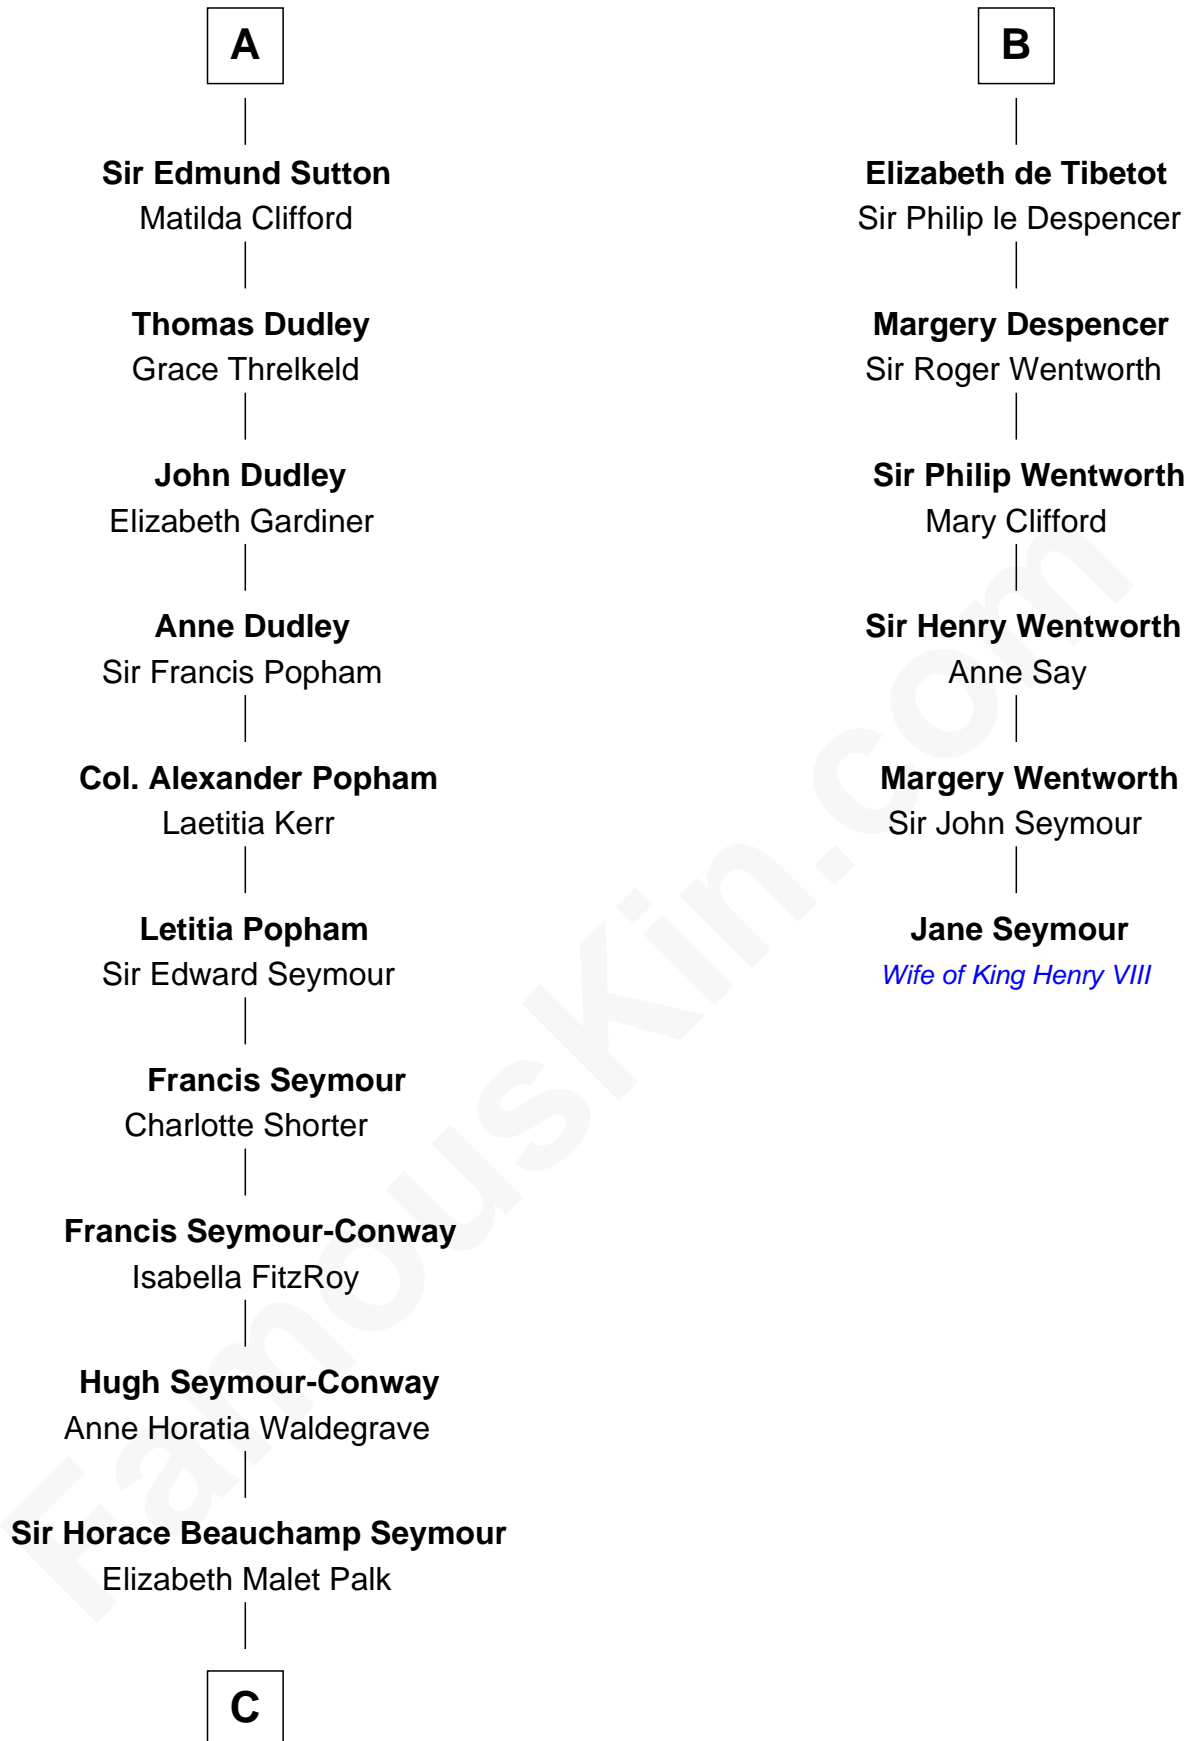

# FamousKin.com Relationship Chart of

**Princess Diana**

*Princess of Wales*

12th cousin 9 times removed of

**Jane Seymour**

*3rd Wife of King Henry VIII*

**William de Ferrers**

Sybil de Braose

**C**

**Adelaide Horatia Elizabeth Seymour**

Frederick Spencer

**Charles Robert Spencer**

Margaret Baring

**Albert Edward John Spencer**

Cynthia Elinor Beatrix Hamilton

**Edward John Spencer**

Frances Ruth Burke Roche

**Princess Diana**

*Princess of Wales*

FamousKin.com