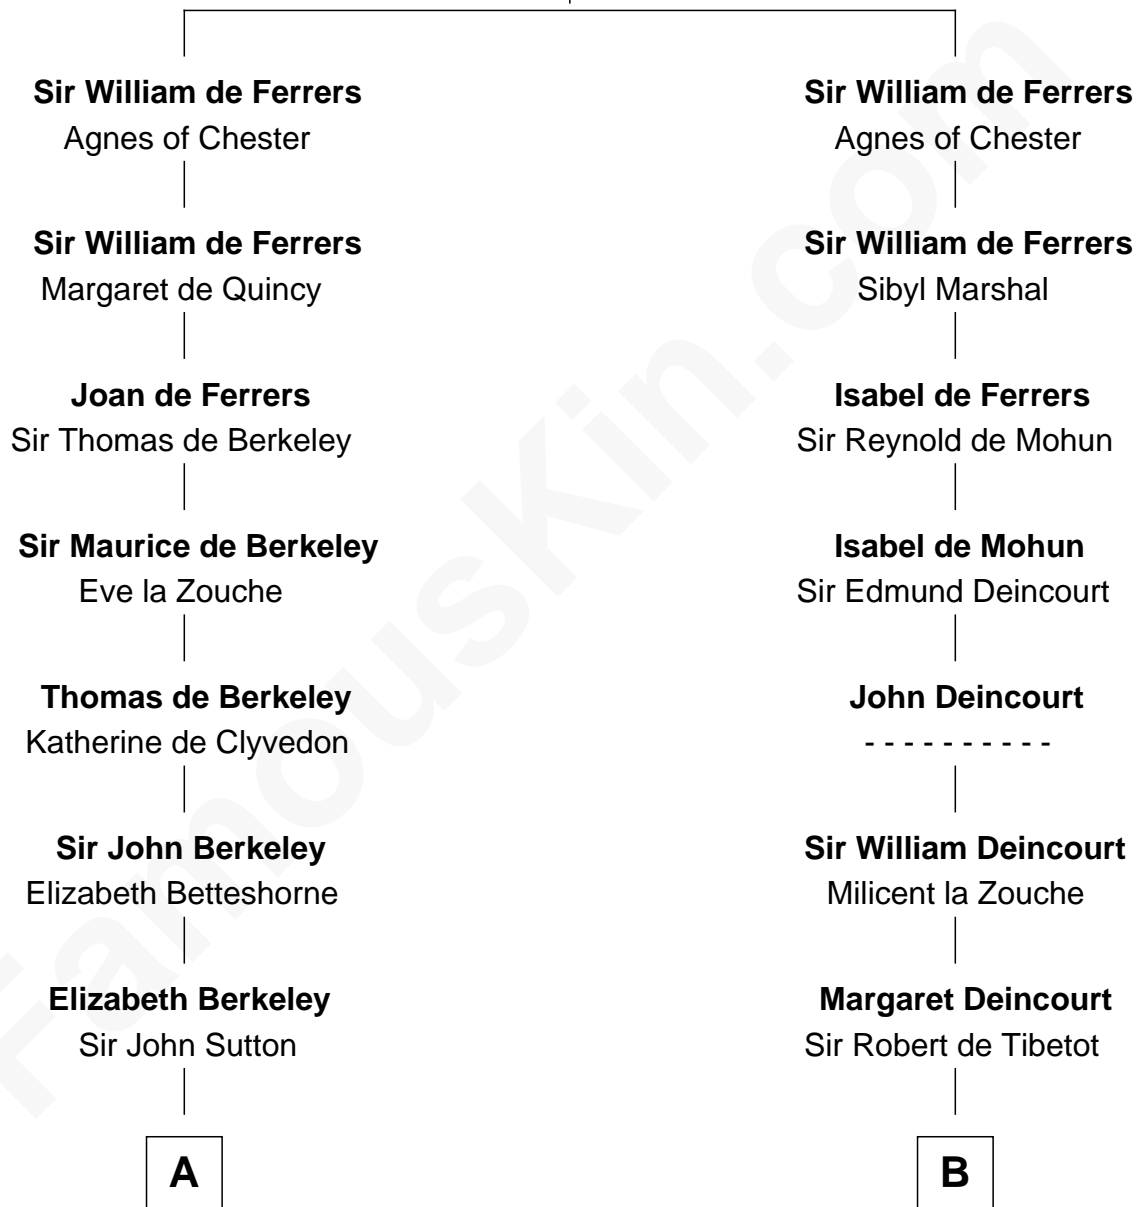

# FamousKin.com Relationship Chart of

**Princess Diana**

*Princess of Wales*

12th cousin 9 times removed of

**Jane Seymour**

*3rd Wife of King Henry VIII*

**William de Ferrers**

Sybil de Braose

**C**

**Adelaide Horatia Elizabeth Seymour**

Frederick Spencer

**Charles Robert Spencer**

Margaret Baring

**Albert Edward John Spencer**

Cynthia Elinor Beatrix Hamilton

**Edward John Spencer**

Frances Ruth Burke Roche

**Princess Diana**

*Princess of Wales*

FamousKin.com