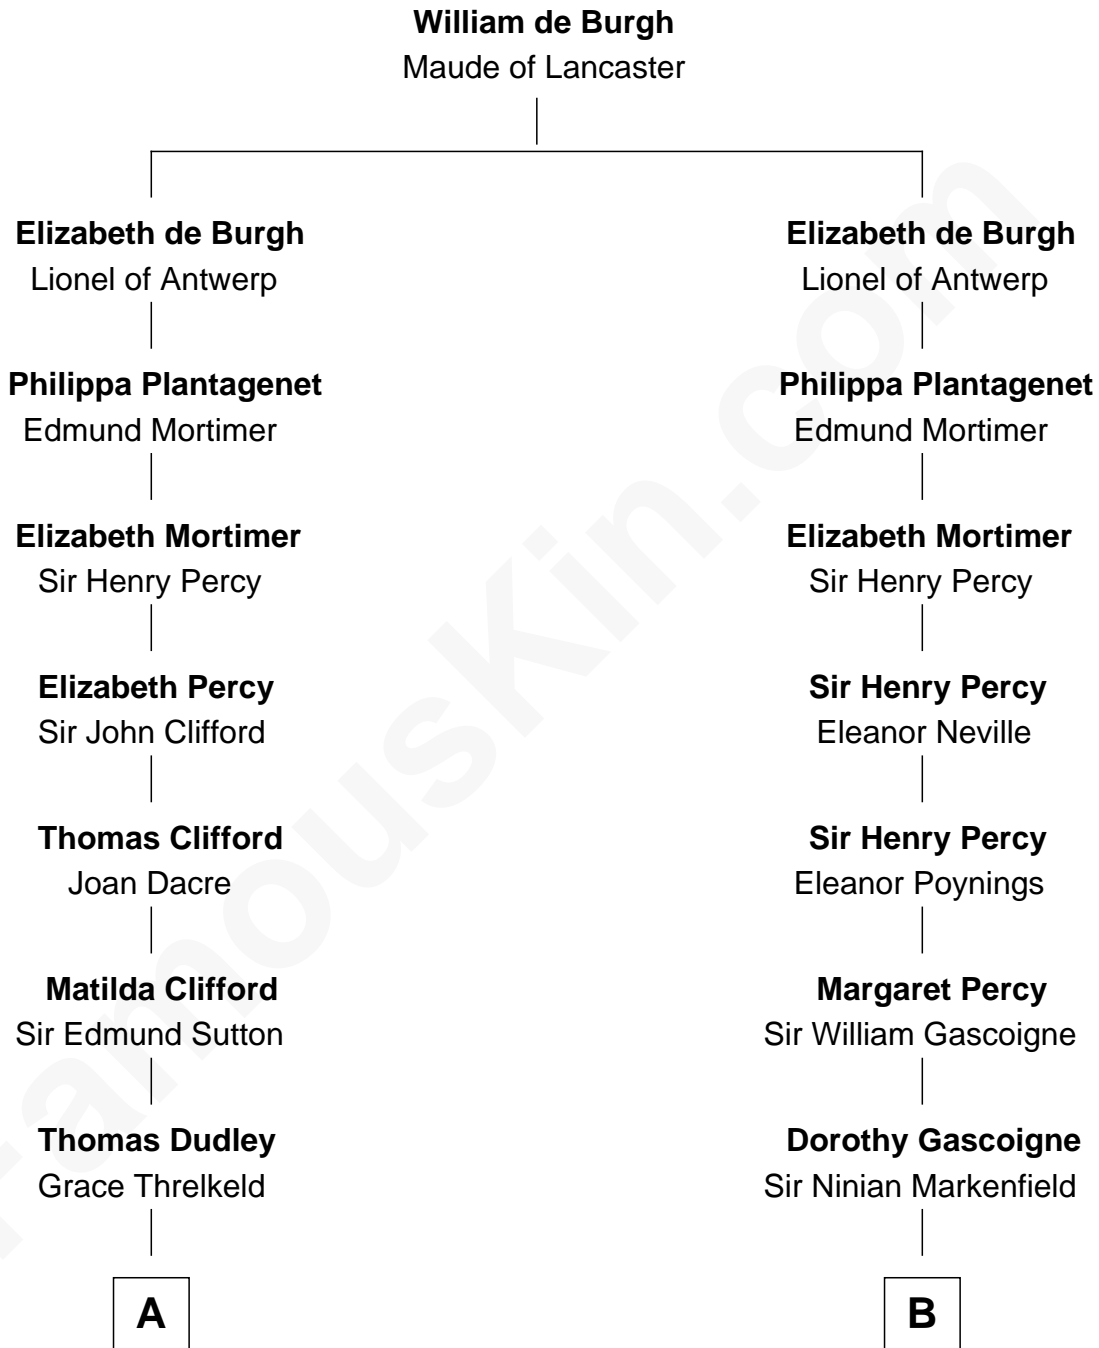

**FamousKin.com**  
**Relationship Chart of**  
**Princess Diana**  
*Princess of Wales*

19th cousin 2 times removed of

**John Adams Morgan**  
*1952 Olympic Sailing Gold Medalist*

**C**

**Albert Edward John Spencer**  
Cynthia Elinor Beatrix Hamilton

**Edward John Spencer**  
Frances Ruth Burke Roche

**Princess Diana**  
*Princess of Wales*

**D**

**Abigail Brown Brooks**  
Charles Francis Adams

**John Quincy Adams**  
Frances Cadwallader Crowninshield