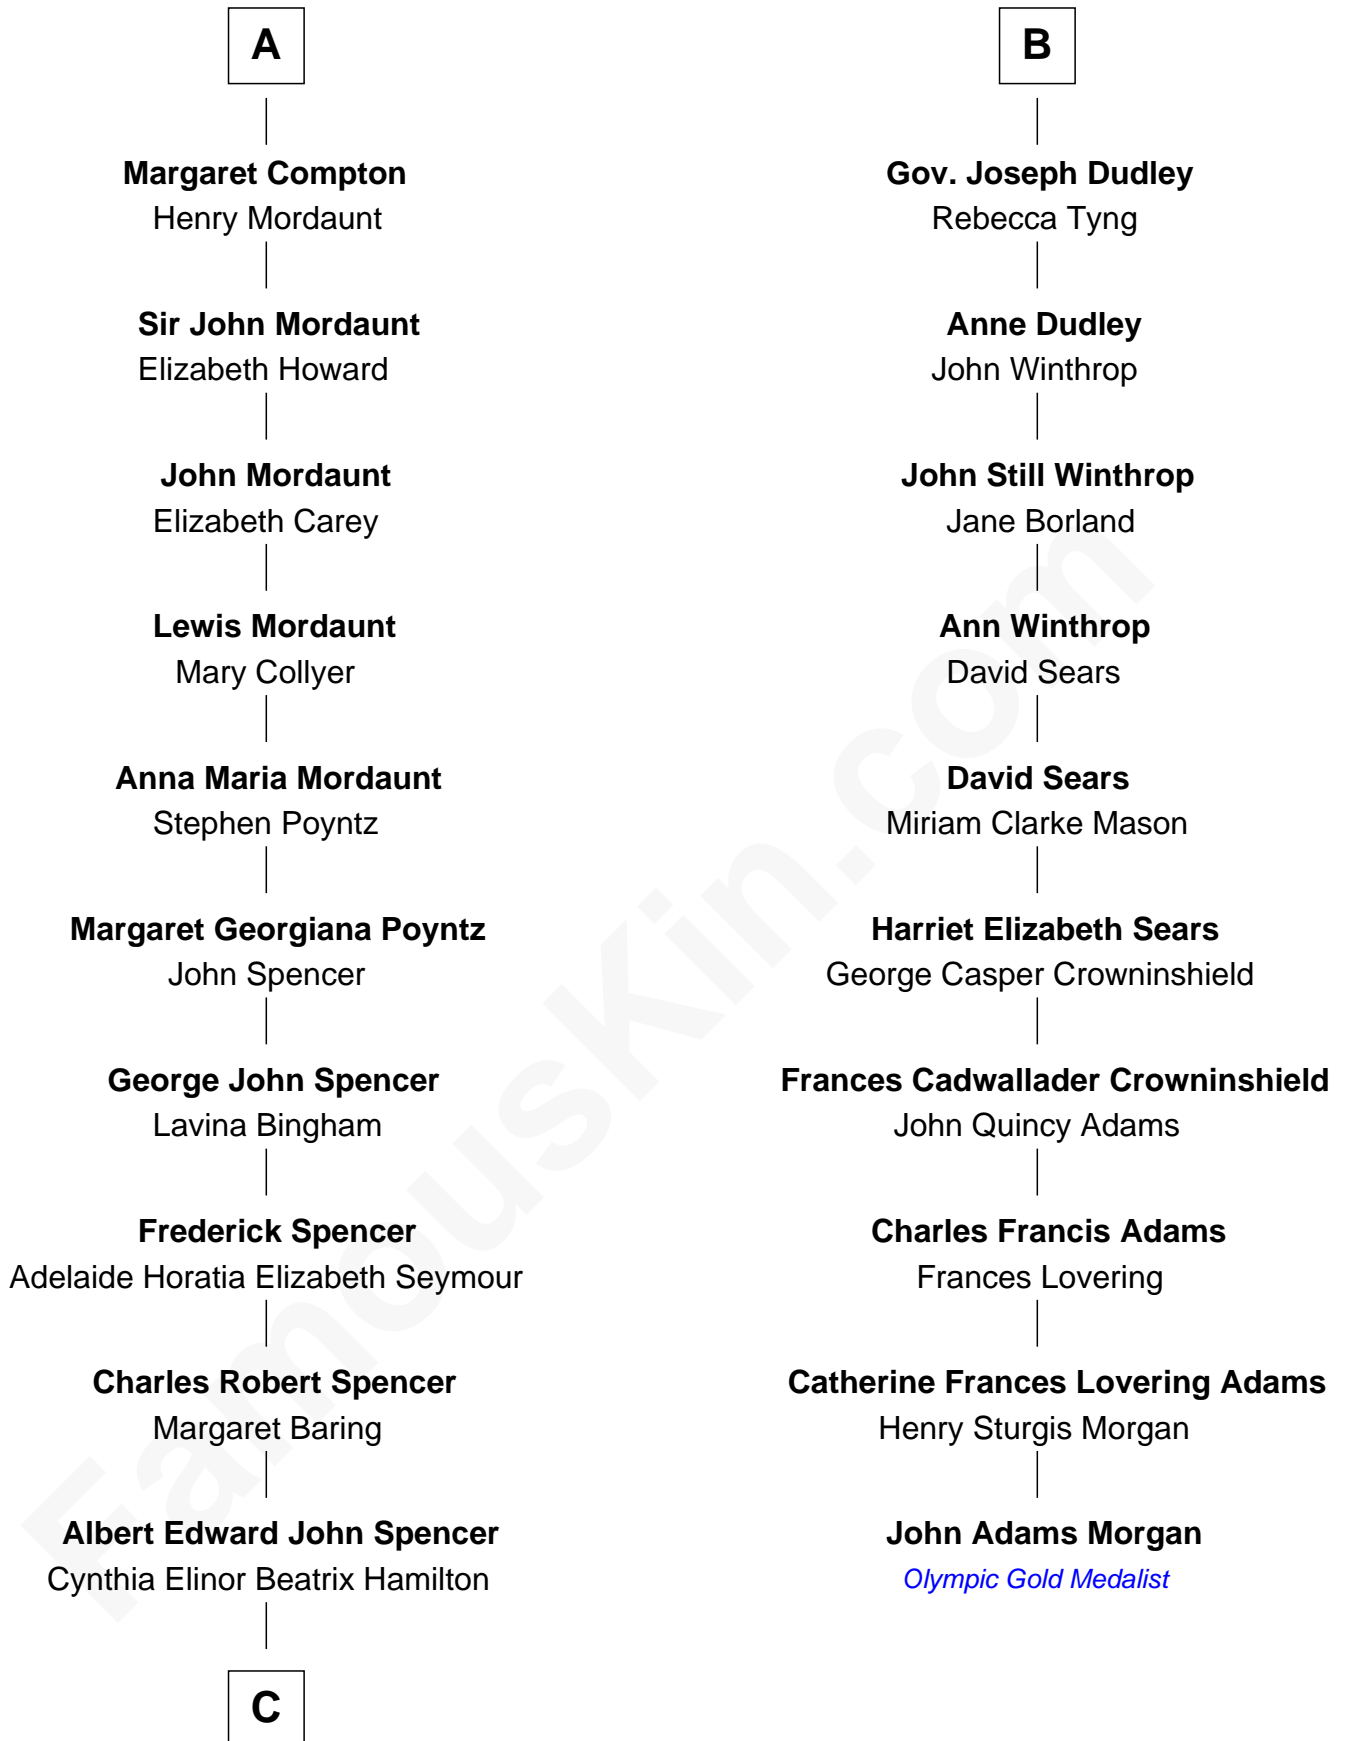

## Relationship Chart of

### Princess Diana

Princess of Wales

16th cousin 2 times removed of

**John Adams Morgan**  
1952 Olympic Sailing Gold Medalist

**C**

Edward John Spencer  
Frances Ruth Burke Roche

Princess Diana  
*Princess of Wales*