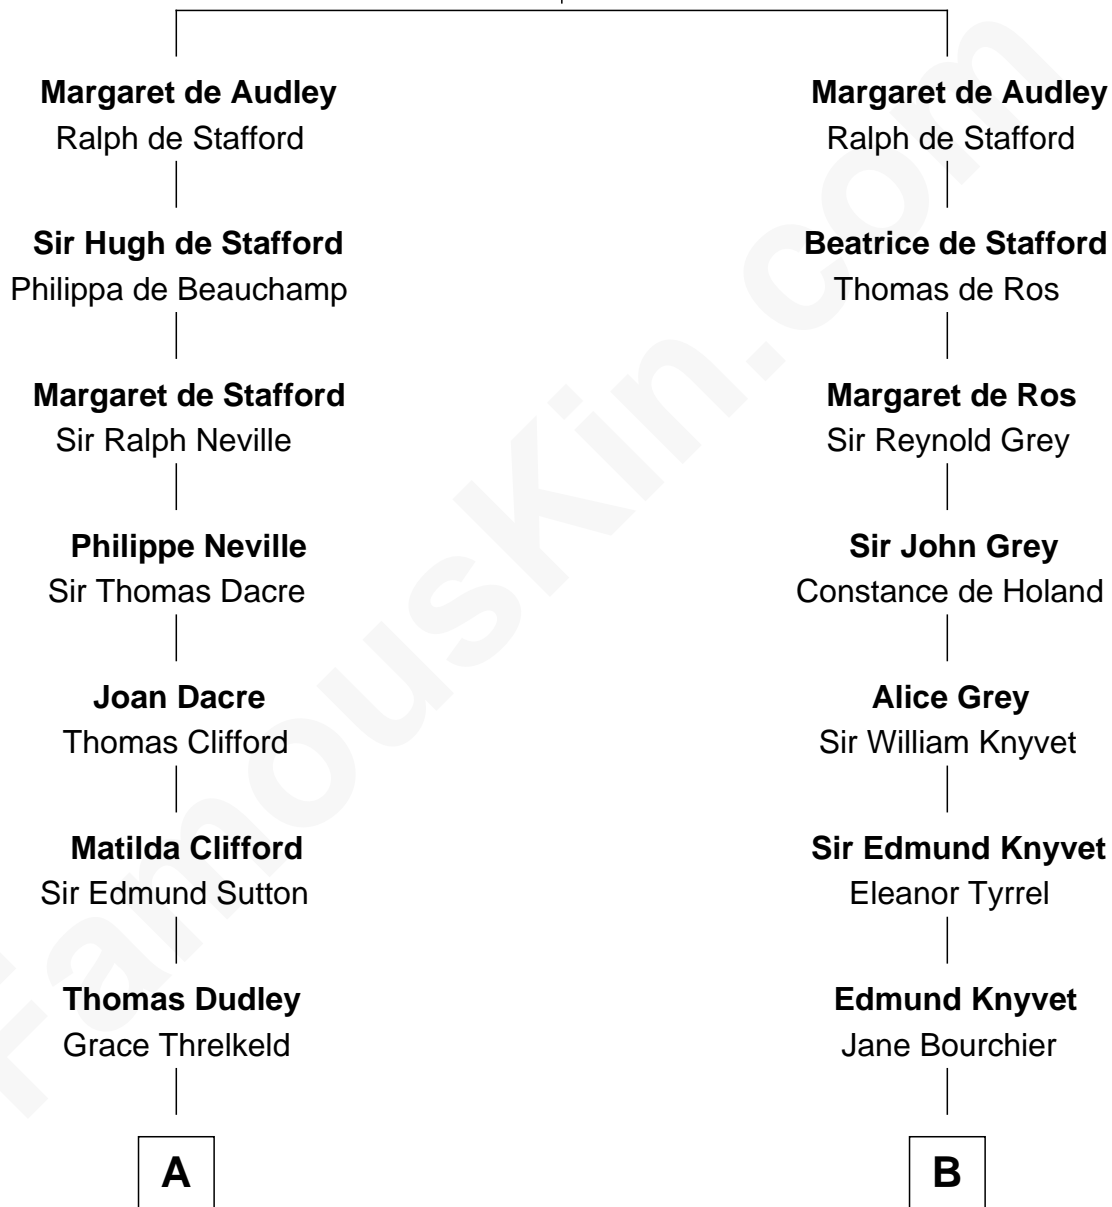

FamousKin.com Relationship Chart of

Princess Diana

Princess of Wales

19th cousin 1 time removed of

John Adams Morgan

1952 Olympic Sailing Gold Medalist

Hugh de Audley

Margaret de Clare

C

Albert Edward John Spencer
Cynthia Elinor Beatrix Hamilton

Edward John Spencer
Frances Ruth Burke Roche

Princess Diana
Princess of Wales

D

John Quincy Adams
Frances Cadwallader Crowninshield

Charles Francis Adams
Frances Lovering