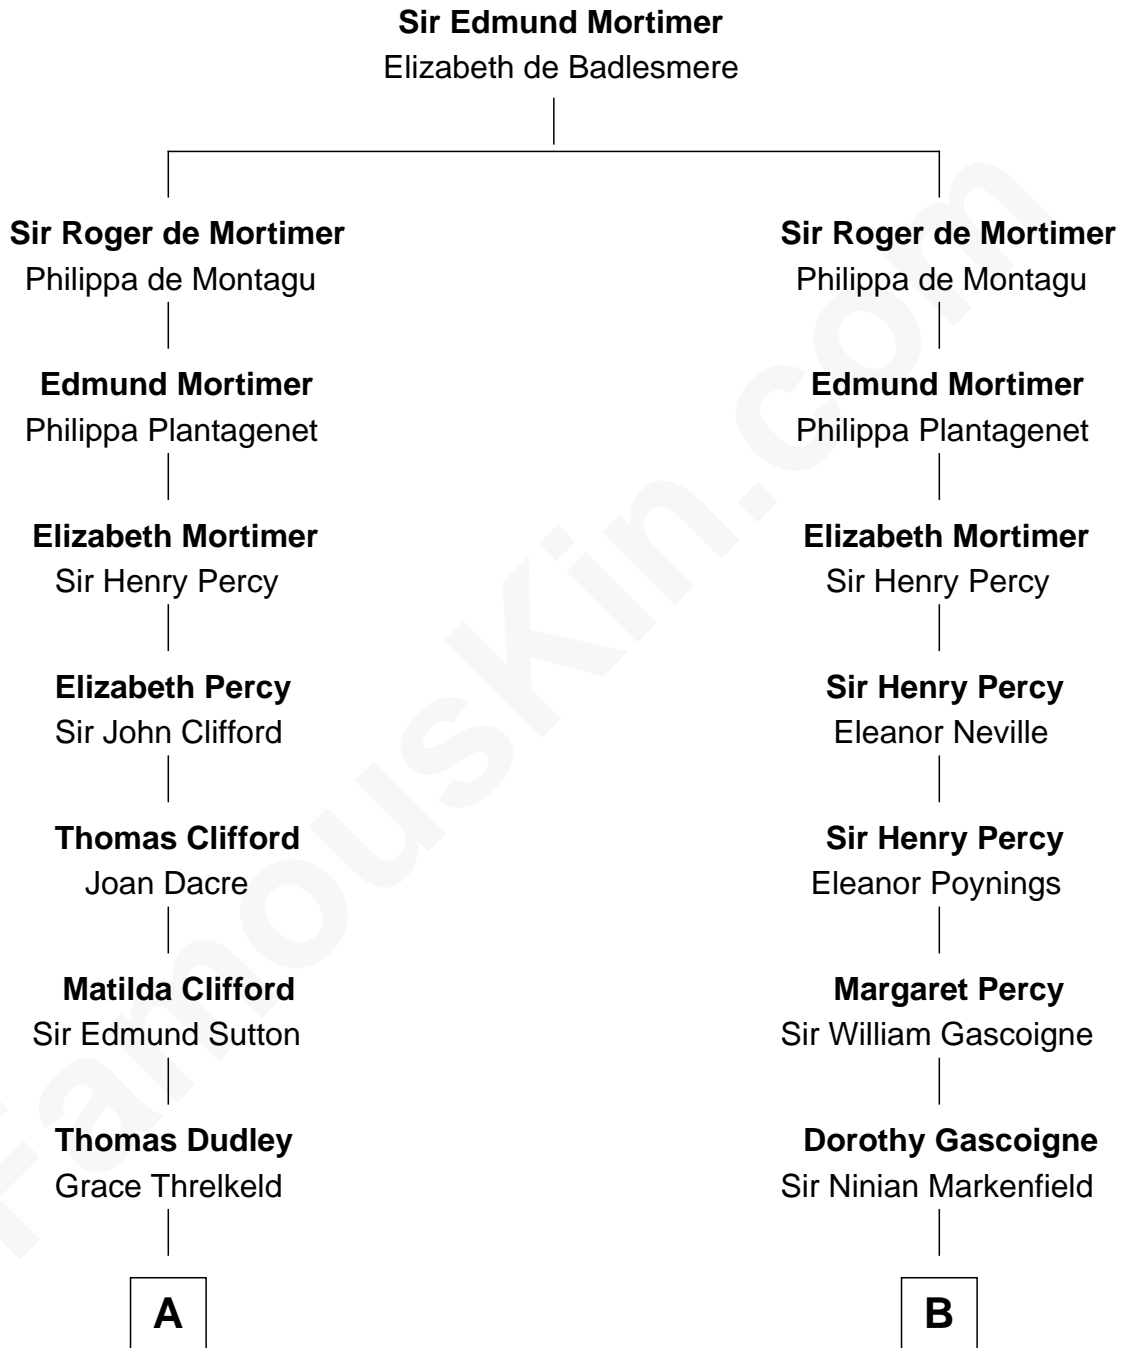

# FamousKin.com Relationship Chart of

**Princess Diana**

*Princess of Wales*

19th cousin 2 times removed of

**John Adams Morgan**

*1952 Olympic Sailing Gold Medalist*

**C**

**Albert Edward John Spencer**  
Cynthia Elinor Beatrix Hamilton

**Edward John Spencer**  
Frances Ruth Burke Roche

**Princess Diana**  
*Princess of Wales*

**D**

**Abigail Brown Brooks**  
Charles Francis Adams

**John Quincy Adams**  
Frances Cadwallader Crowninshield