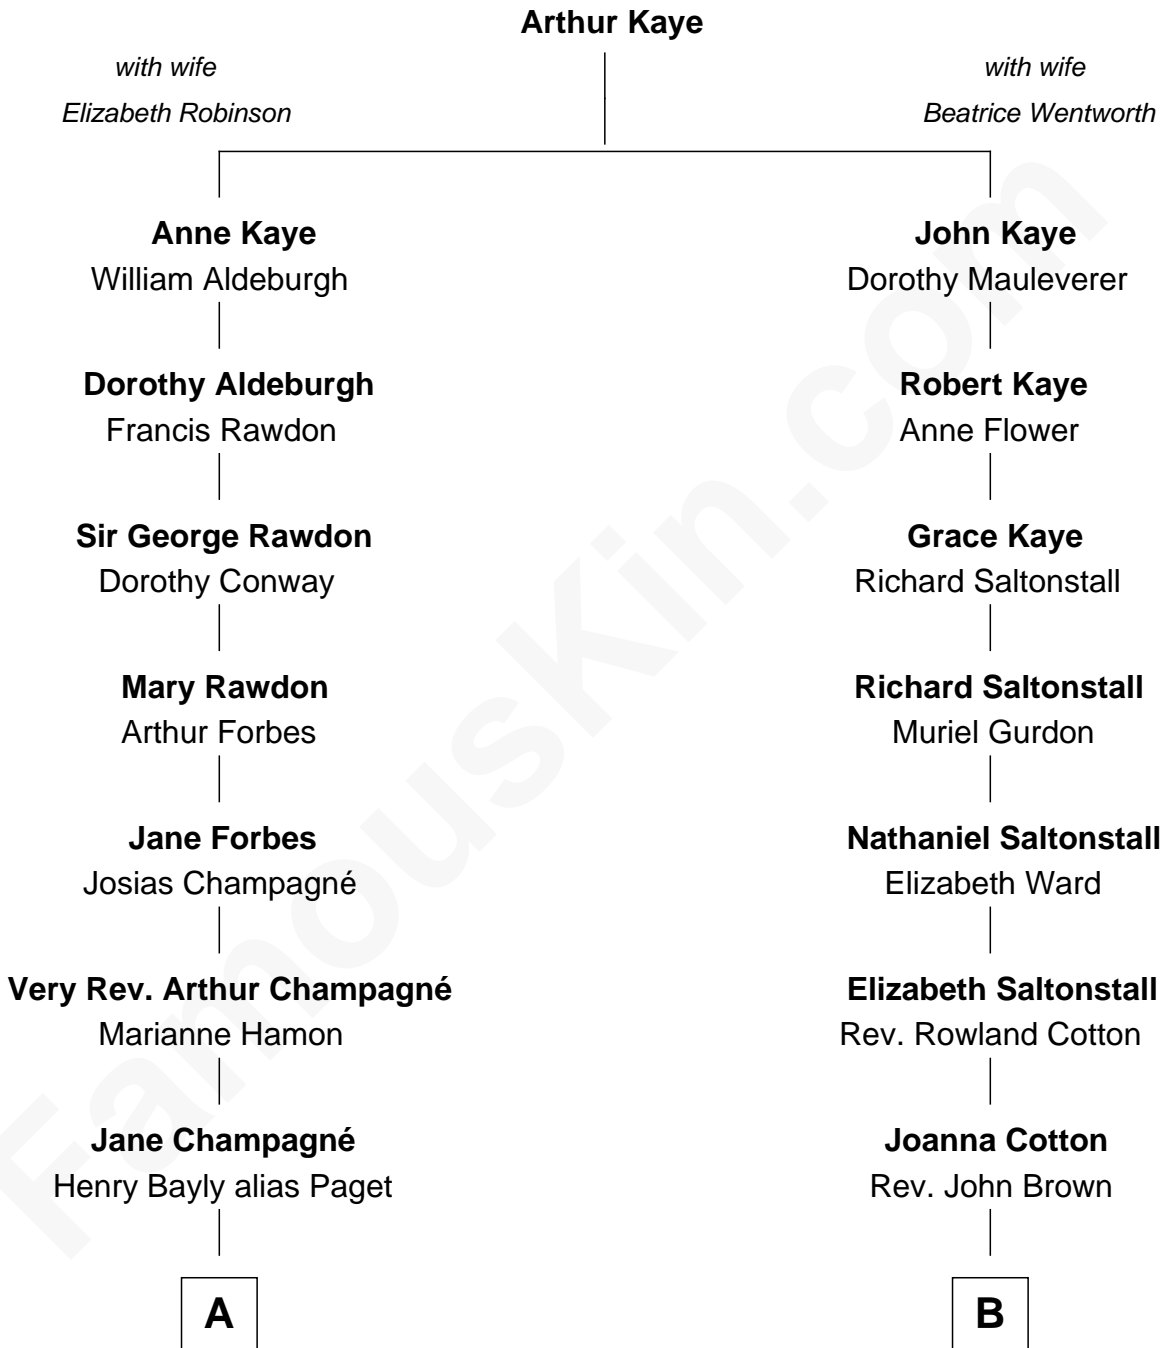

FamousKin.com Relationship Chart of

Princess Diana

Princess of Wales

13th cousin of

John Adams Morgan

1952 Olympic Sailing Gold Medalist

A

Henry William Paget
Lady Caroline Elizabeth Villiers

Lady Caroline Paget
Charles Gordon-Lennox

Cecilia Catherine Gordon-Lennox
Charles George Bingham

Rosalind Cecilia Caroline Bingham
James Albert Edward Hamilton

Cynthia Elinor Beatrix Hamilton
Albert Edward John Spencer