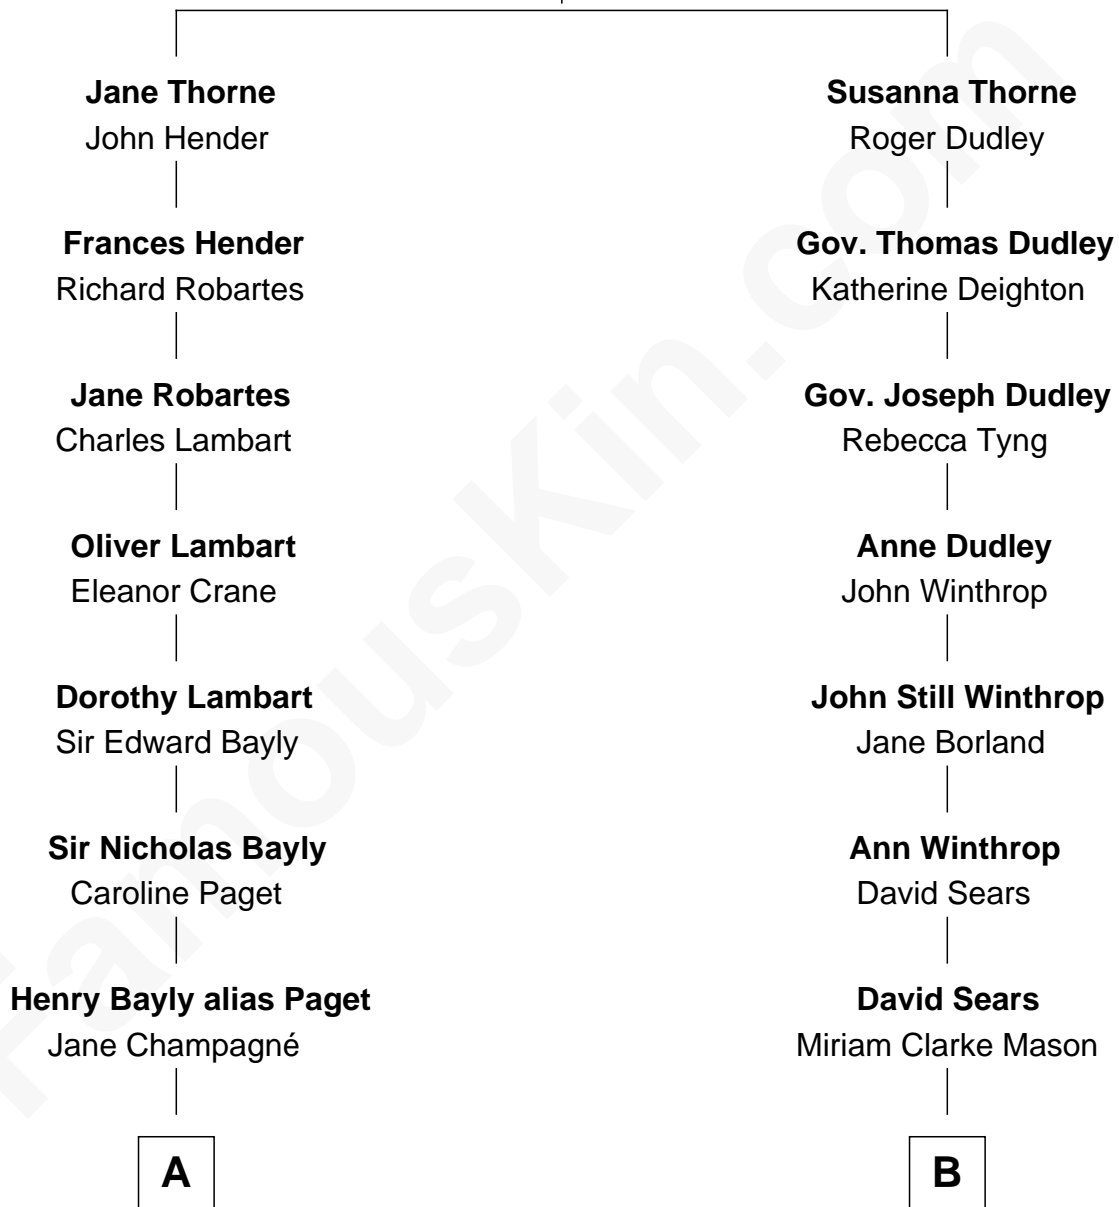

FamousKin.com Relationship Chart of

Princess Diana

Princess of Wales

11th cousin 2 times removed of

John Adams Morgan

1952 Olympic Sailing Gold Medalist

Thomas Thorne

Mary Purefoy

A

Henry William Paget
Lady Caroline Elizabeth Villiers

Lady Caroline Paget
Charles Gordon-Lennox

Cecilia Catherine Gordon-Lennox
Charles George Bingham

Rosalind Cecilia Caroline Bingham
James Albert Edward Hamilton