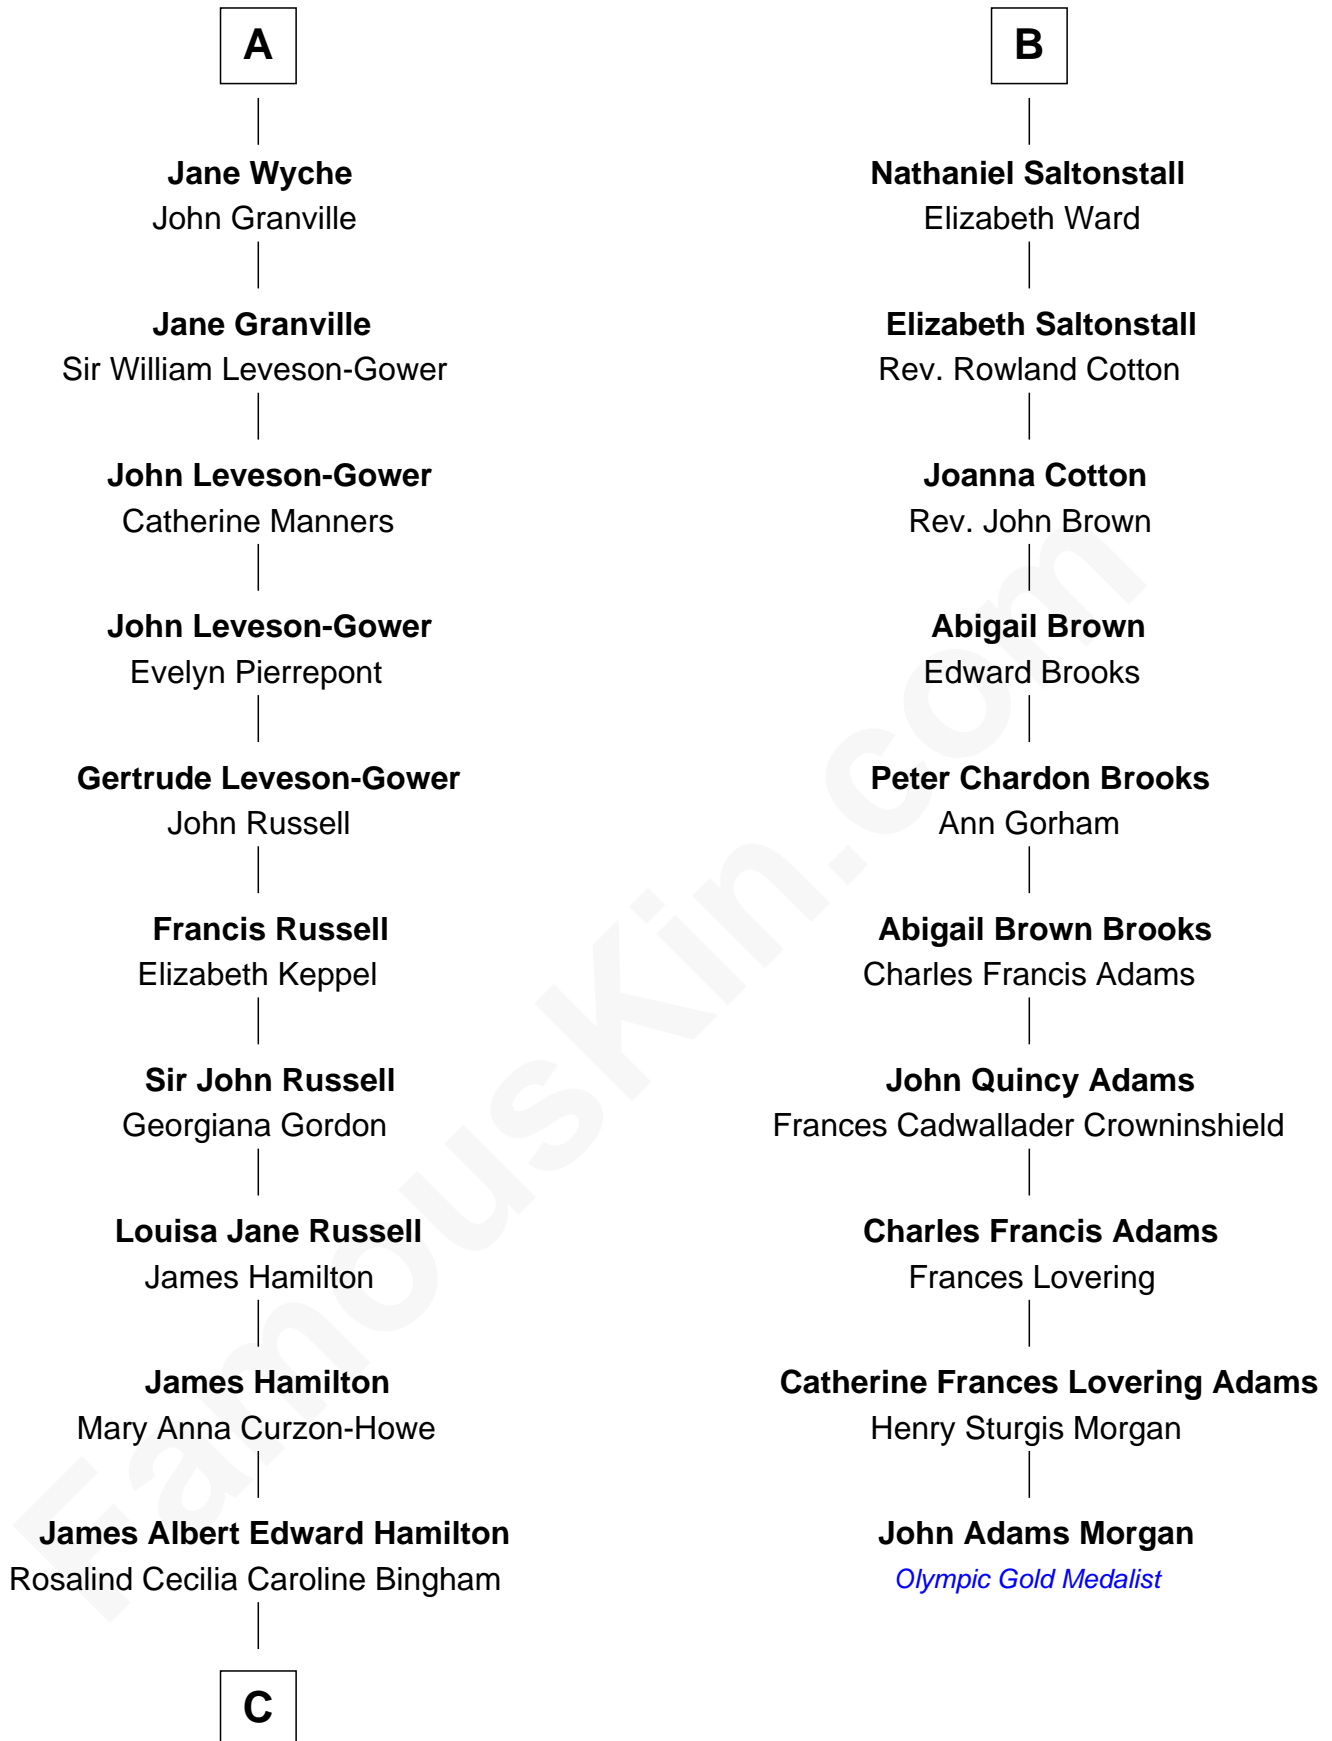

FamousKin.com Relationship Chart of

Princess Diana

Princess of Wales

16th cousin 3 times removed of

John Adams Morgan

1952 Olympic Sailing Gold Medalist

Thomas Stonor

Joan de la Pole

Sir William Stonor

Anne Neville

Anne Stonor

Sir Adrian Fortescue

Margaret Fortescue

Sir Thomas Wentworth

Anne Wentworth

John Poley

Martin Sedley

Muriel Sedley

Brampton Gurdon

Muriel Gurdon

Richard Saltonstall

B

C

Cynthia Elinor Beatrix Hamilton