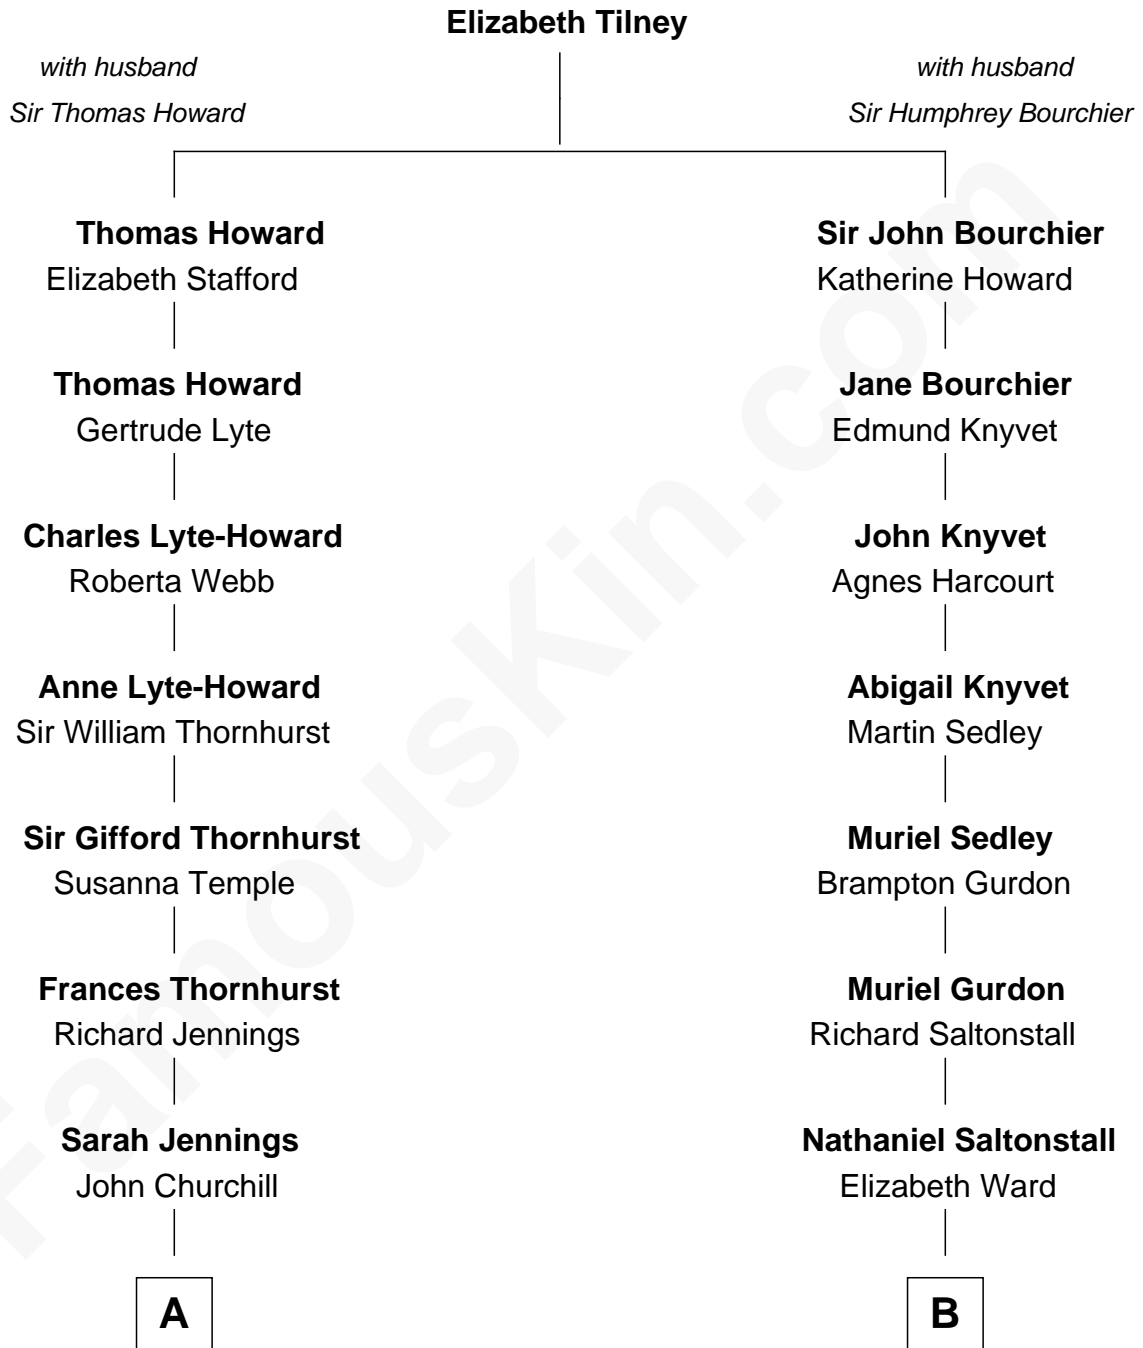

FamousKin.com Relationship Chart of

Princess Diana

Princess of Wales

15th cousin of

John Adams Morgan

1952 Olympic Sailing Gold Medalist

A

Anne Churchill
Sir Charles Spencer

John Spencer
Georgiana Carolina Carteret

John Spencer
Margaret Georgiana Poyntz

George John Spencer
Lavina Bingham

Frederick Spencer
Adelaide Horatia Elizabeth Seymour

Charles Robert Spencer
Margaret Baring