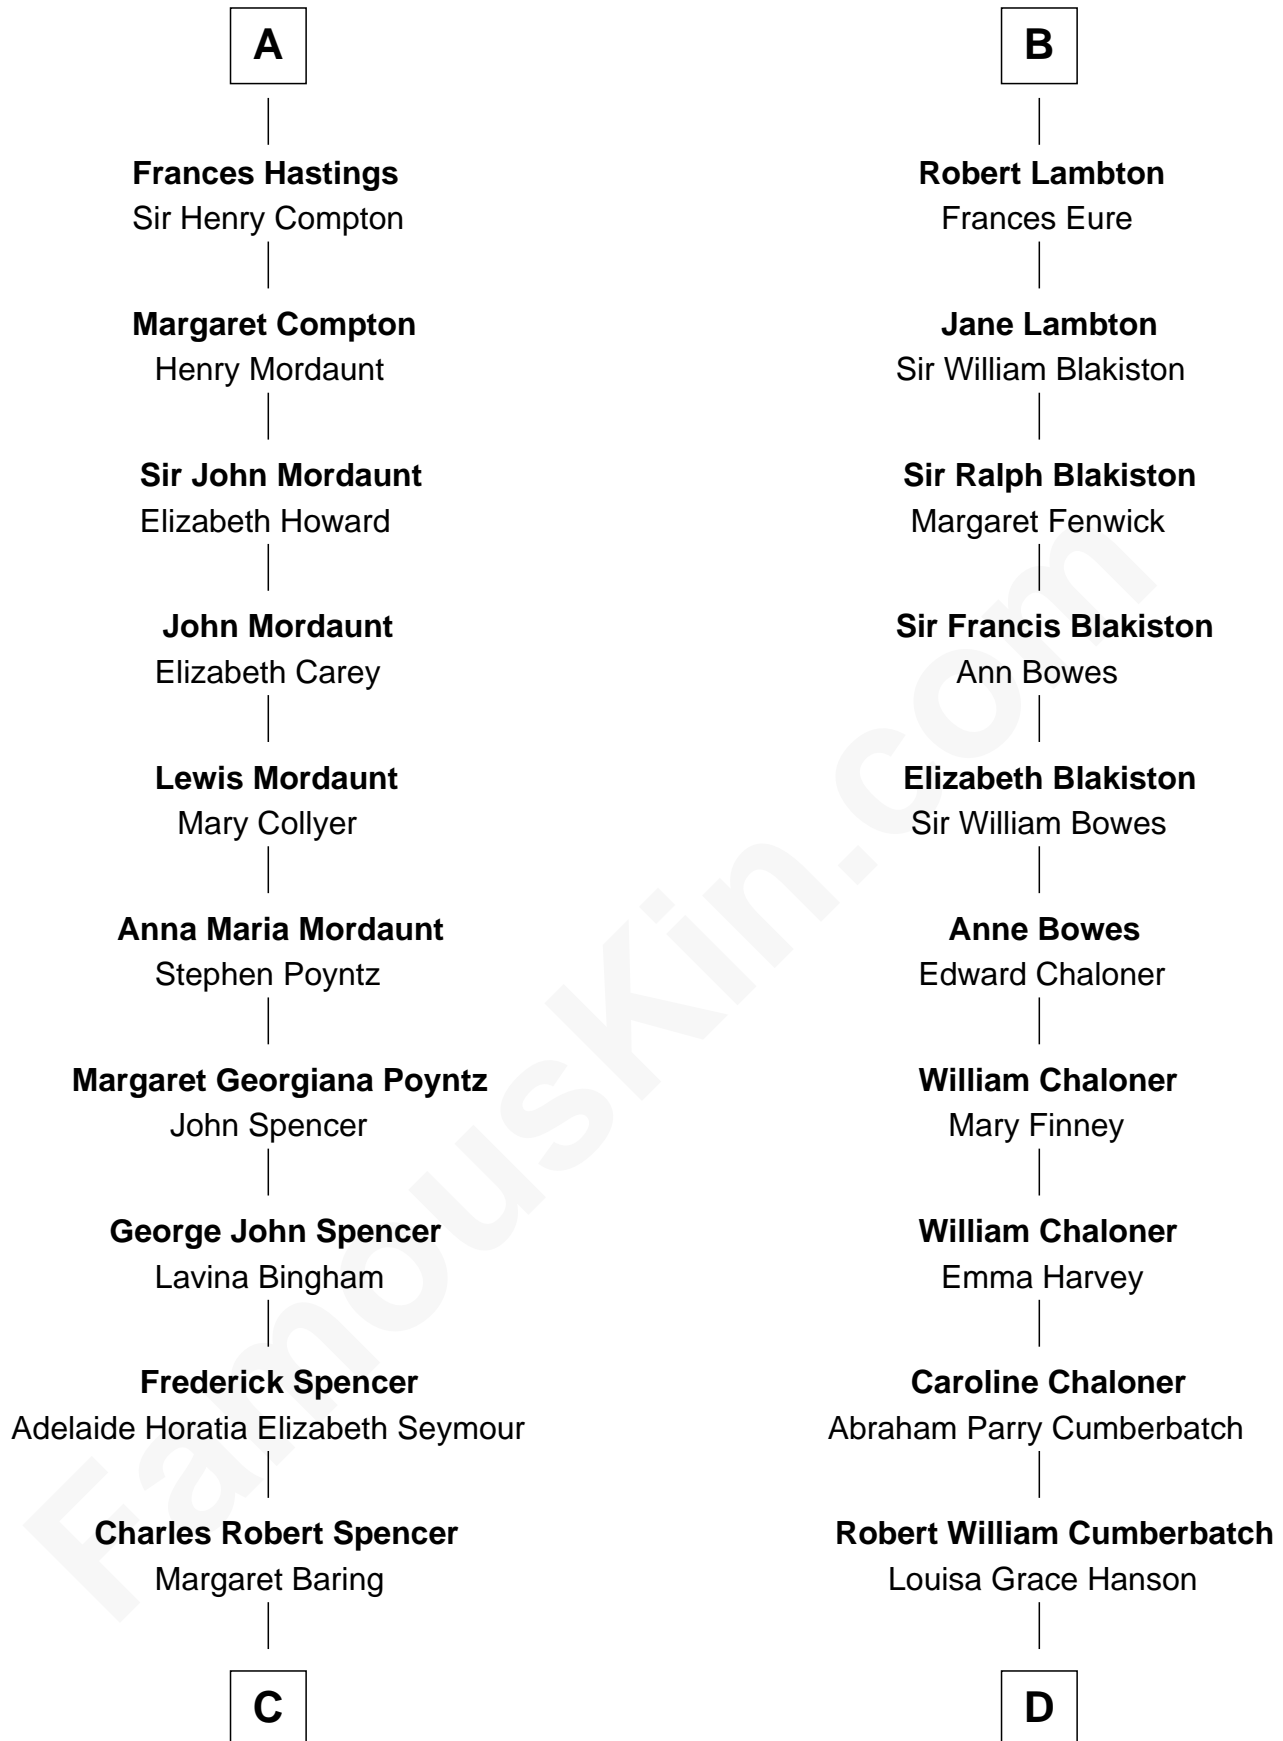

FamousKin.com
Relationship Chart of
Princess Diana
Princess of Wales

19th cousin 1 time removed of

Benedict Cumberbatch
Movie, Television and Stage Actor

Pedro I, King of Castile

C

Albert Edward John Spencer
Cynthia Elinor Beatrix Hamilton

Edward John Spencer
Frances Ruth Burke Roche

Princess Diana
Princess of Wales

D

Henry Alfred Cumberbatch
Hélène Gertrude Rees

Henry Carlton Cumberbatch
Pauline Ellen Laing Congdon

Timothy Carlton Congdon Cumberbatch
Wanda Ventham