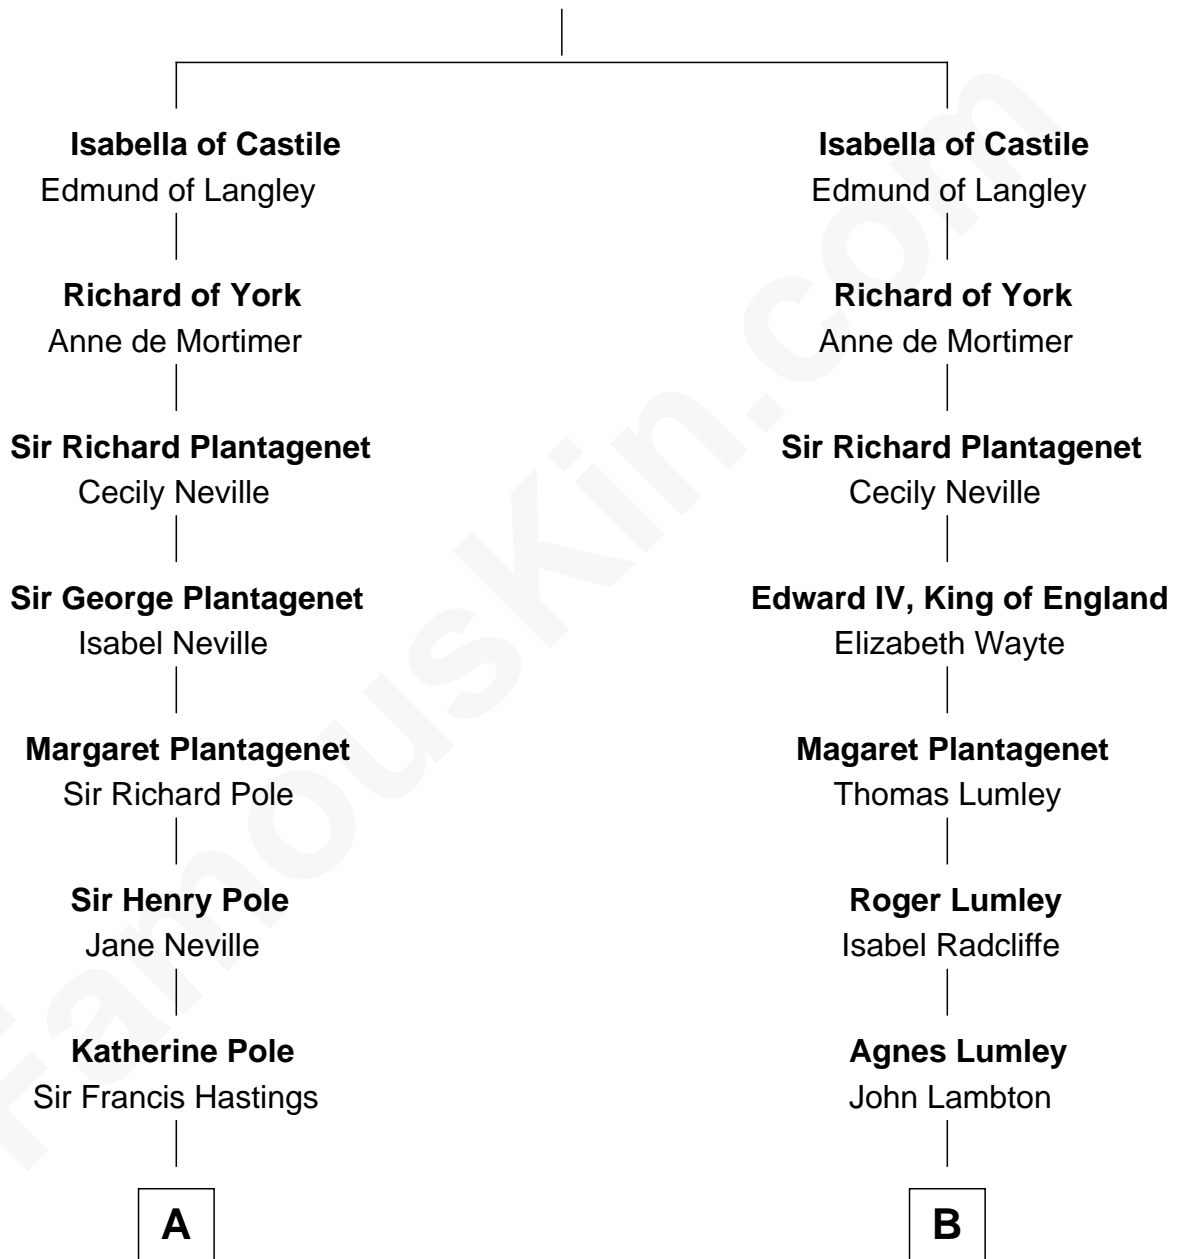

FamousKin.com
Relationship Chart of
Princess Diana
Princess of Wales

19th cousin 1 time removed of

Benedict Cumberbatch
Movie, Television and Stage Actor

Pedro I, King of Castile

C

Albert Edward John Spencer
Cynthia Elinor Beatrix Hamilton

Edward John Spencer
Frances Ruth Burke Roche

Princess Diana
Princess of Wales

D

Henry Alfred Cumberbatch
Hélène Gertrude Rees

Henry Carlton Cumberbatch
Pauline Ellen Laing Congdon

Timothy Carlton Congdon Cumberbatch
Wanda Ventham