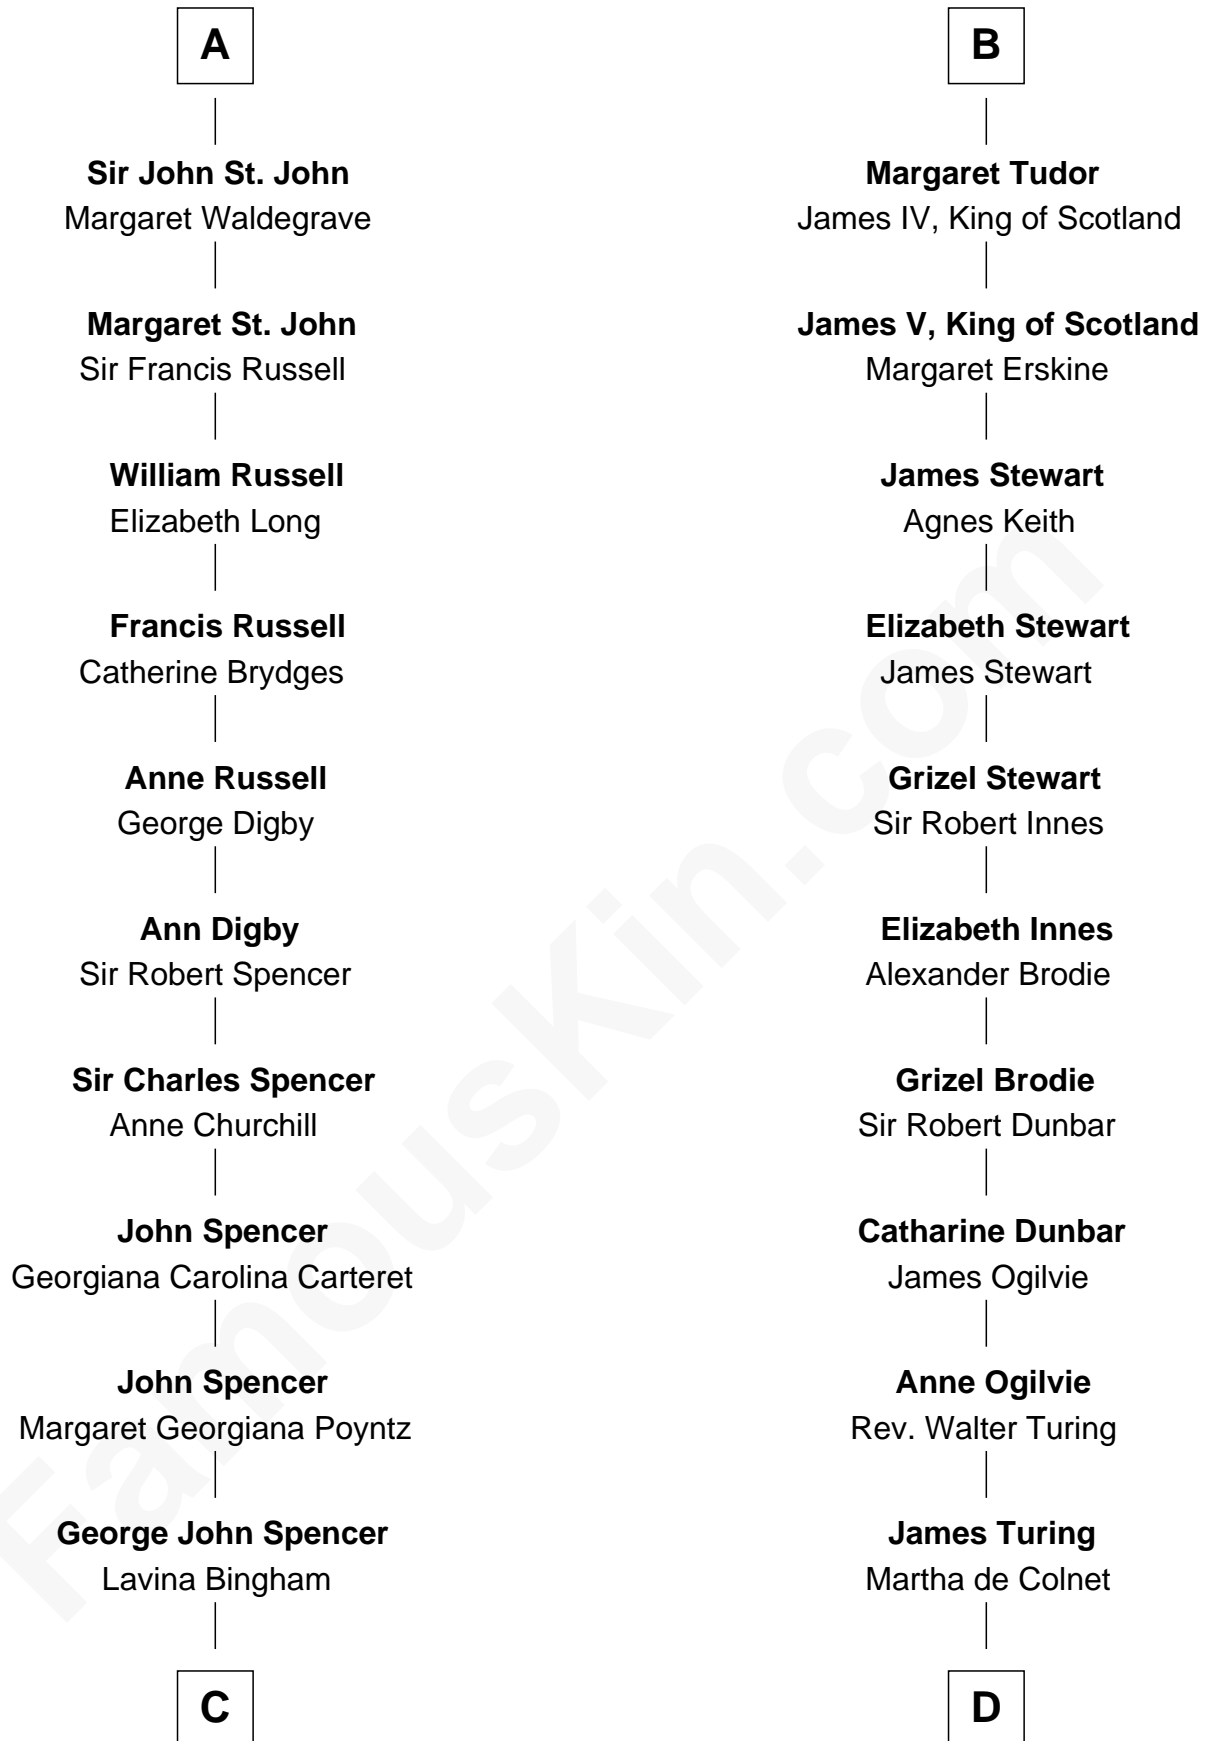

FamousKin.com Relationship Chart of

Princess Diana

Princess of Wales

21st cousin of

Alan Turing

WWII Codebreaker of Nazi Enigma Machine

Roger de Beauchamp

C

Frederick Spencer

Adelaide Horatia Elizabeth Seymour

Charles Robert Spencer

Margaret Baring

Albert Edward John Spencer

Cynthia Elinor Beatrix Hamilton

Edward John Spencer

Frances Ruth Burke Roche